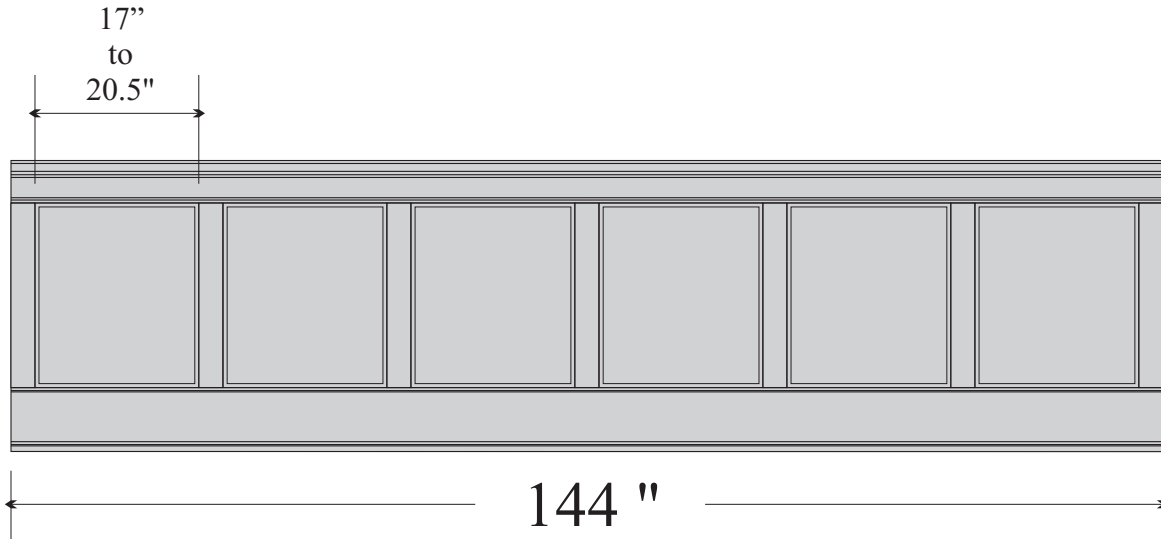

### #CRP-144L Classic Large Raised Panel Set

Each set includes:

- 1 ea. #WRC-81 Rail cap/Back Stop
- 1 ea. #WTR-82 Top Rail
- 1 ea. #WBR-83 Base Rail
- 1 ea. #WCB-84 Cap Shoe
- 1 ea. #WBS-85 Base Shoe
- 2 ea. #WES-86 End Stile
- 5 ea. #WCS-87 Center Stile
- 6 ea. #WRP-17/19 Classic Raised Panel  
(Large) 17" to 20 1/2" wide

Note: Panel widths are based on actual wall dimensions provided by the customer and panel sizes are then calculated by SpecTrim Building Products.

Typical Panel Sets  
Scale = 1/2" = 1'-0"