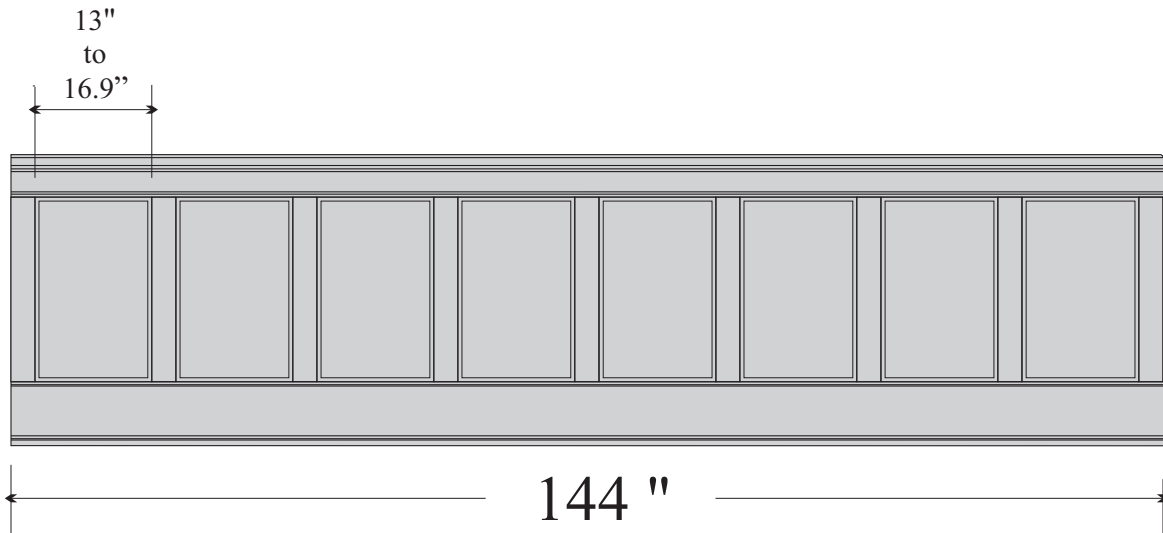

SpecTrim®

WAINSCOT

#CRP-144M Classic Medium Raised Panel Set

Each set includes:

- 1 ea. #WRC-81 Rail cap/Back Stop
- 1 ea. #WTR-82 Top Rail
- 1 ea. #WBR-83 Base Rail
- 1 ea. #WCB-84 Cap Shoe
- 1 ea. #WBS-85 Base Shoe
- 2 ea. #WES-86 End Stile
- 7 ea. #WCS-87 Center Stile
- 8 ea. #WRP-13/16 Classic Raised Panel
(Medium) 13" to 16.9" wide

Note: Panel widths are based on actual wall dimensions provided by the customer and panel sizes are then calculated by SpecTrim Building Products.

Typical Panel Sets

Scale = 1/2" = 1'-0"