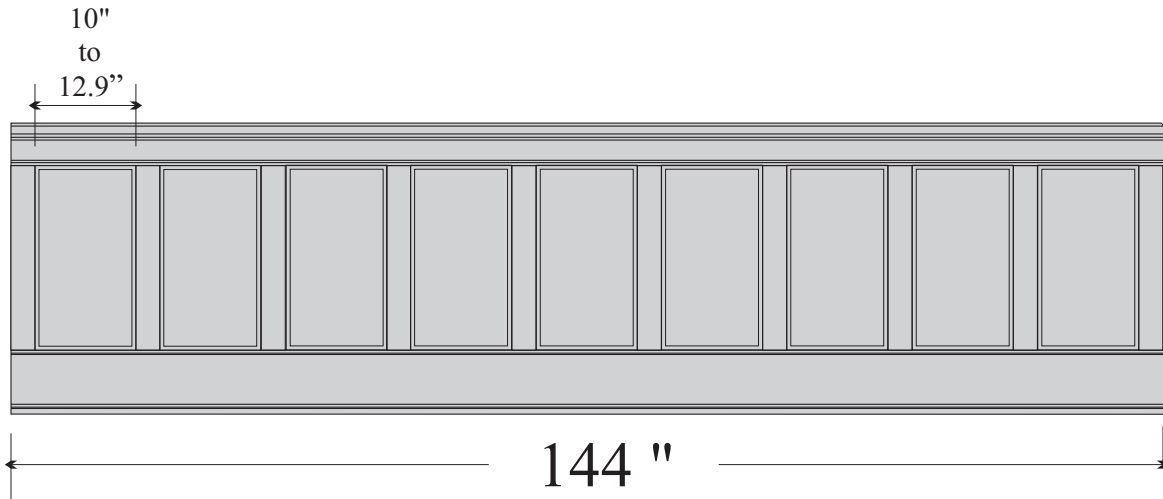

SpecTrim®

WAINSCOT

#CRP-144S Classic Small Raised Panel Set

Each set includes:

- 1 ea. #WRC-81 Rail cap/Back Stop
- 1 ea. #WTR-82 Top Rail
- 1 ea. #WBR-83 Base Rail
- 1 ea. #WCB-84 Cap Shoe
- 1 ea. #WBS-85 Base Shoe
- 2 ea. #WES-86 End Stile
- 8 ea. #WCS-87 Center Stile
- 9 ea. #WRP-10/12 Classic Raised Panel
(Small) 10" to 12.9" wide

Note: Panel widths are based on actual wall dimensions provided by the customer and panel sizes are then calculated by SpecTrim Building Products.

Typical Panel Sets
Scale = 1/2" = 1'-0"