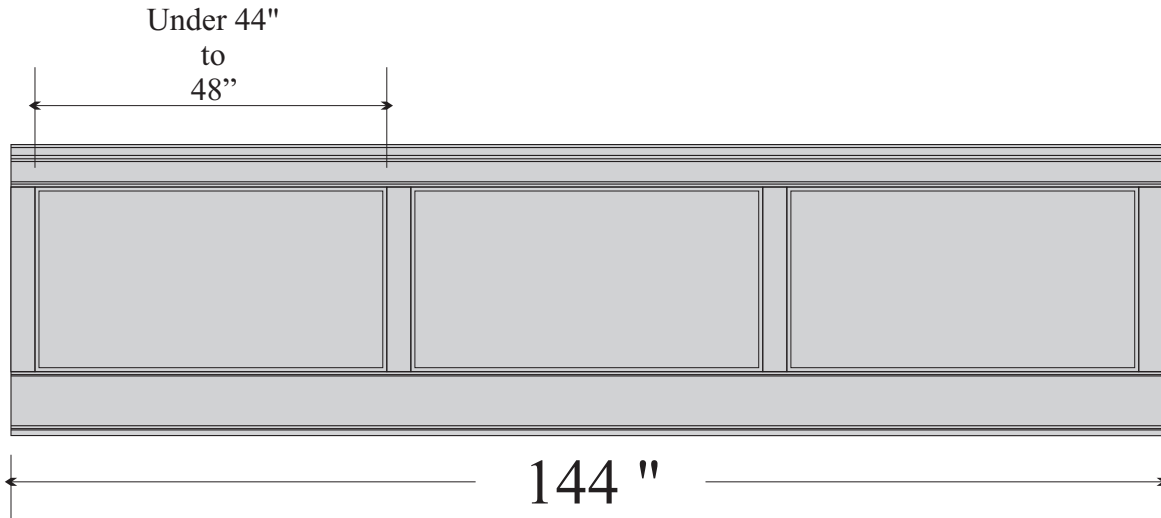

SpecTrim®

WAINSCOT

#CRP-144XL Classic Extra Large Raised Panel Set

Each set includes:

- 1 ea. #WRC-81 Rail cap/Back Stop
- 1 ea. #WTR-82 Top Rail
- 1 ea. #WBR-83 Base Rail
- 1 ea. #WCB-84 Cap Shoe
- 1 ea. #WBS-85 Base Shoe
- 2 ea. #WES-86 End Stile
- 2 ea. #WCS-87 Center Stile
- 3 ea. #WRP-44/48 Classic Raised Panel
(Extra Large) -44" to 48" wide

Note: Panel widths are based on actual wall dimensions provided by the customer and panel sizes are then calculated by SpecTrim Building Products.

Typical Panel Sets

Scale = 1/2" = 1'-0"