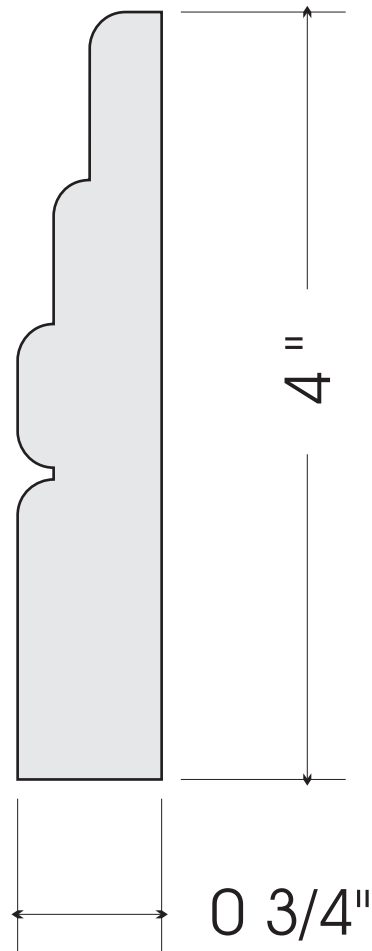

SPECTRIM[®]

building products

TCC-250 CROWN - Small
Full Size

SPECTRIM®
building products

TCC-251 CROWN - Medium
Full Size

SPECTRIM®
building products

TCC-252 CROWN - Large
Full Size

SPECTRIM®
building products

TCC-253 CROWN - Extra Large
Full Size

SPECTRIM[®]

building products

TCR-350 Chair Rail- Small
Full Size

SPECTRIM®
building products

TCR-351 Chair Rail- Medium
Full Size

SPECTRIM[®]

building products

TCB-450 BASE - Small
Full Size

SPECTRIM[®]

building products

TCB-451 BASE - Medium
Full Size

SPECTRIM®
building products

TCB-452 BASE - Large
Full Size

SPECTRIM[®]

building products