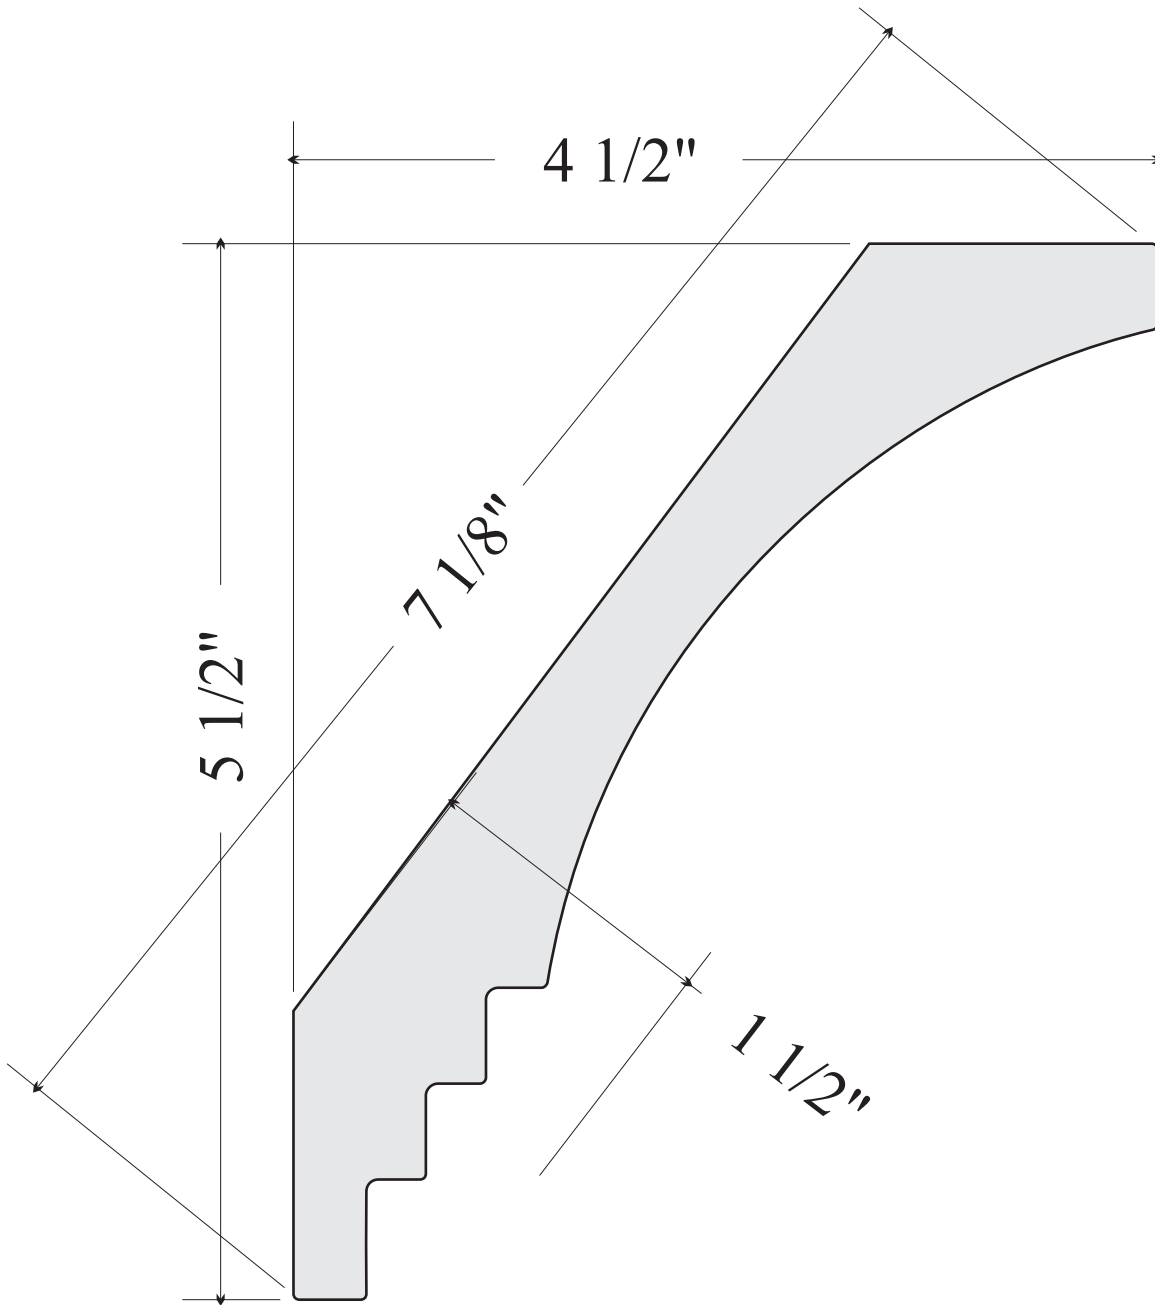

SPECTRIM[®]

building products

TCC-250 CROWN - Small
Full Size

SPECTRIM®
building products

TCC-251 CROWN - Medium
Full Size

SPECTRIM®
building products

TCC-252 CROWN - Large
Full Size

SPECTRIM®
building products

TCC-253 CROWN - Extra Large
Full Size

SPECTRIM[®]

building products

TCR-350 Chair Rail- Small
Full Size

SPECTRIM®
building products

TCR-351 Chair Rail- Medium
Full Size

SPECTRIM[®]

building products

TCB-450 BASE - Small
Full Size

SPECTRIM[®]

building products

TCB-451 BASE - Medium
Full Size

SPECTRIM®
building products

TCB-452 BASE - Large
Full Size

SPECTRIM[®]

building products

building products

TCQ-710- QUARTER ROUND
Full Size