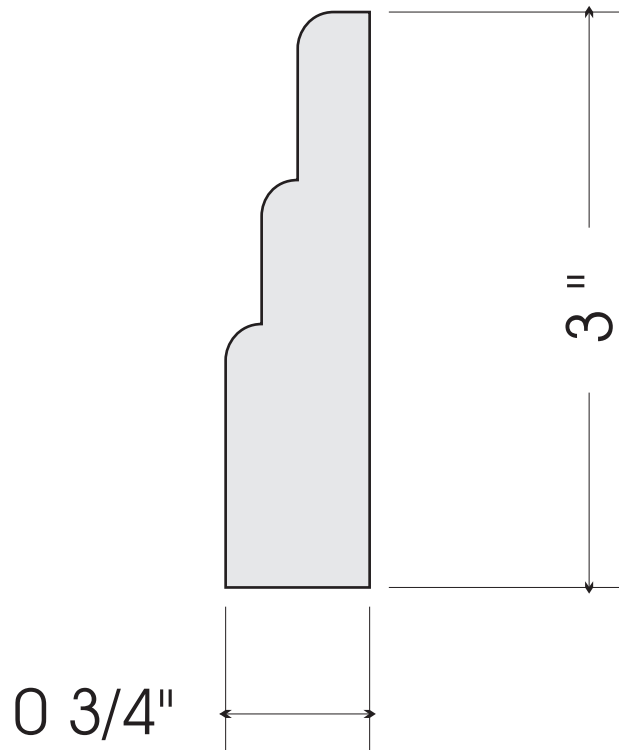

TCC-253 CROWN - Extra Large
Full Size

SPECTRIM[®]

building products

TCR-350 Chair Rail- Small
Full Size

SPECTRIM®
building products

TCR-351 Chair Rail- Medium
Full Size

SPECTRIM[®]

building products

TCB-450 BASE - Small
Full Size

SPECTRIM[®]

building products

TCB-451 BASE - Medium
Full Size

SPECTRIM®
building products

TCB-452 BASE - Large
Full Size

SPECTRIM[®]

building products