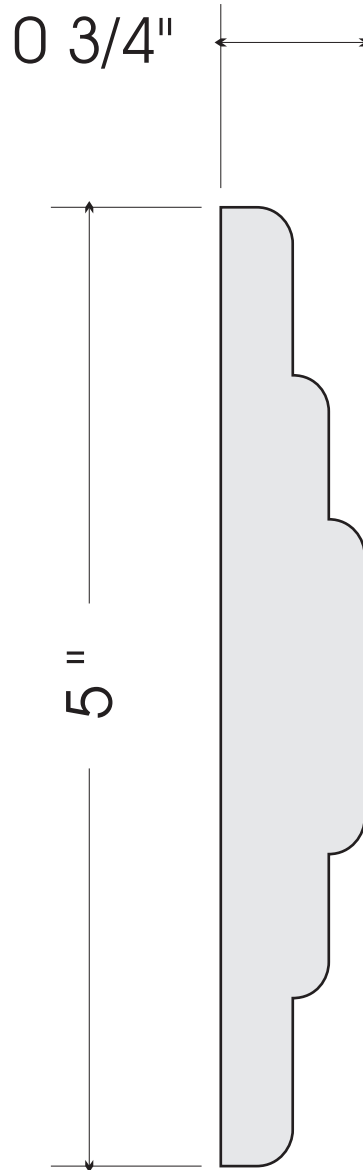

SPECTRIM[®]

building products

TCC-250 CROWN - Small
Full Size

SPECTRIM®
building products

TCC-251 CROWN - Medium
Full Size

SPECTRIM®
building products

TCC-252 CROWN - Large
Full Size

SPECTRIM®
building products

TCC-253 CROWN - Extra Large
Full Size

SPECTRIM[®]

building products

TCR-350 Chair Rail- Small
Full Size

SPECTRIM®
building products

TCR-351 Chair Rail- Medium
Full Size

SPECTRIM[®]

building products

TCB-450 BASE - Small
Full Size

SPECTRIM[®]

building products

TCB-451 BASE - Medium
Full Size

SPECTRIM®
building products

TCB-452 BASE - Large
Full Size

SPECTRIM[®]

building products

building products

TCQ-710- QUARTER ROUND
Full Size