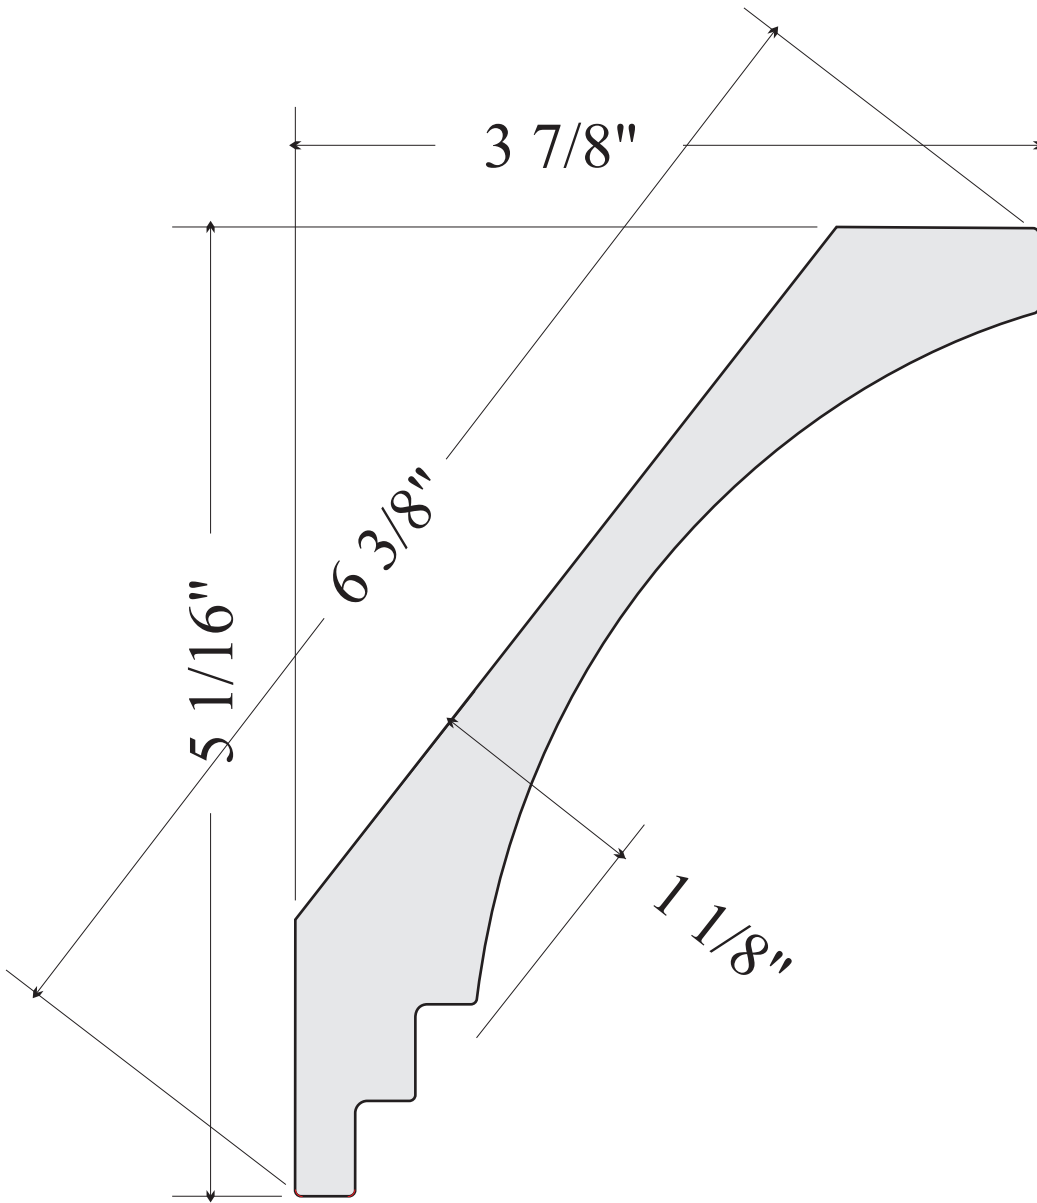

SPECTRIM[®]

building products

TCC-250 CROWN - Small
Full Size

SPECTRIM®
building products

TCC-251 CROWN - Medium
Full Size

SPECTRIM®
building products

TCC-252 CROWN - Large
Full Size

SPECTRIM®
building products

TCC-253 CROWN - Extra Large
Full Size

SPECTRIM[®]

building products

TCR-350 Chair Rail- Small
Full Size

SPECTRIM®
building products

TCR-351 Chair Rail- Medium
Full Size

SPECTRIM[®]

building products

TCB-450 BASE - Small
Full Size

SPECTRIM[®]

building products

TCB-451 BASE - Medium
Full Size

SPECTRIM®
building products

TCB-452 BASE - Large
Full Size

SPECTRIM[®]

building products

building products

TCQ-710- QUARTER ROUND
Full Size