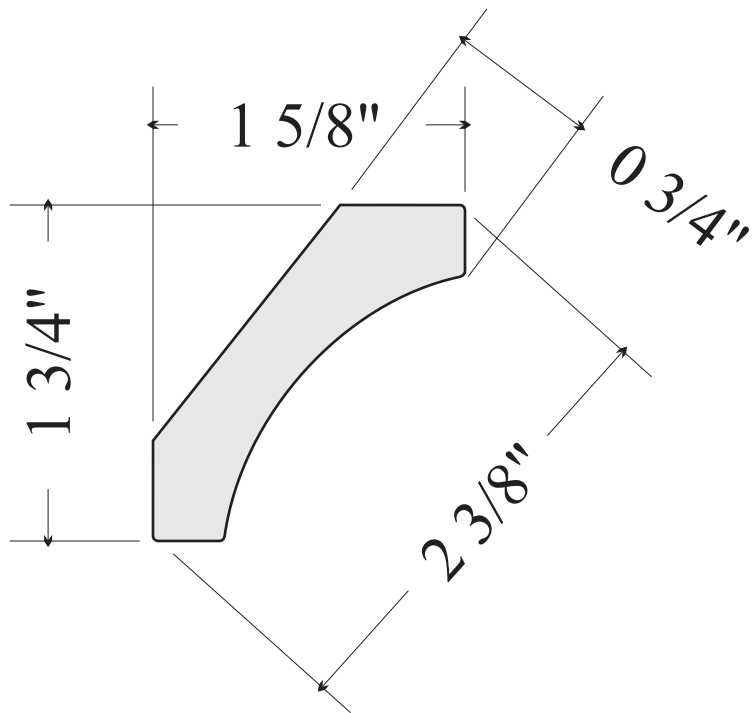

SPECTRIM[®]

building products

TCC-250 CROWN - Small
Full Size

SPECTRIM®
building products

TCC-251 CROWN - Medium
Full Size

SPECTRIM®
building products

TCC-252 CROWN - Large
Full Size

SPECTRIM®
building products

TCC-253 CROWN - Extra Large
Full Size

SPECTRIM[®]

building products

TCR-350 Chair Rail- Small
Full Size

SPECTRIM®
building products

TCR-351 Chair Rail- Medium
Full Size

SPECTRIM[®]

building products

building products

TCQ-710- QUARTER ROUND
Full Size