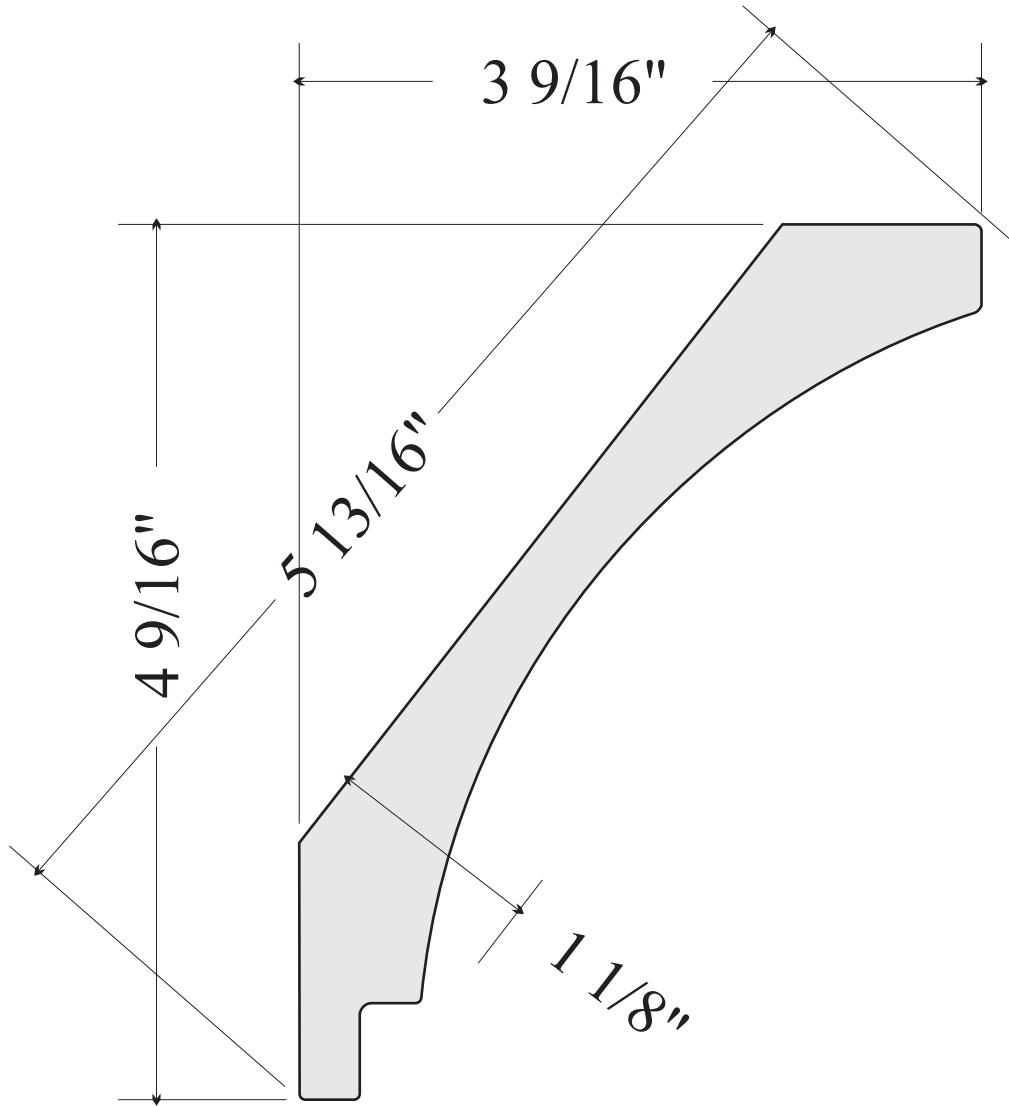

SPECTRIM[®]

building products

TCC-250 CROWN - Small
Full Size

SPECTRIM®
building products

TCC-251 CROWN - Medium
Full Size

SPECTRIM®
building products

TCC-252 CROWN - Large
Full Size

SPECTRIM®
building products

TCC-253 CROWN - Extra Large
Full Size

SPECTRIM[®]

building products

TCR-350 Chair Rail- Small
Full Size

SPECTRIM®
building products

TCR-351 Chair Rail- Medium
Full Size

SPECTRIM[®]

building products

TCB-450 BASE - Small
Full Size

SPECTRIM[®]

building products

TCB-451 BASE - Medium
Full Size

SPECTRIM®
building products

TCB-452 BASE - Large
Full Size

SPECTRIM[®]

building products

building products

TCQ-710- QUARTER ROUND
Full Size