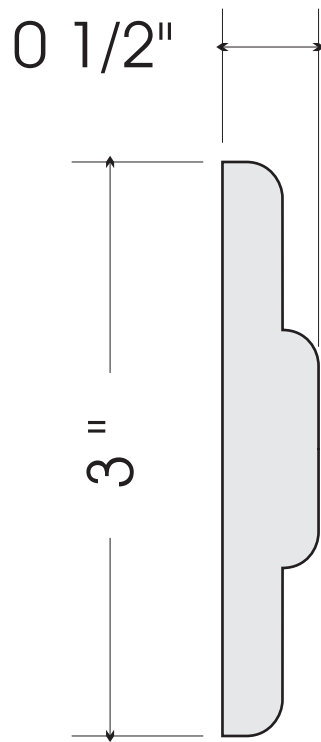

SPECTRIM[®]

building products

TCC-250 CROWN - Small
Full Size

SPECTRIM®
building products

TCC-251 CROWN - Medium
Full Size

SPECTRIM®
building products

TCC-252 CROWN - Large
Full Size

SPECTRIM®
building products

TCC-253 CROWN - Extra Large
Full Size

SPECTRIM[®]

building products

TCR-350 Chair Rail- Small
Full Size

SPECTRIM®
building products

TCR-351 Chair Rail- Medium
Full Size

SPECTRIM[®]

building products

TCB-450 BASE - Small
Full Size

SPECTRIM[®]

building products

TCB-451 BASE - Medium
Full Size

SPECTRIM®
building products

TCB-452 BASE - Large
Full Size

SPECTRIM[®]

building products

building products

TCQ-710- QUARTER ROUND
Full Size