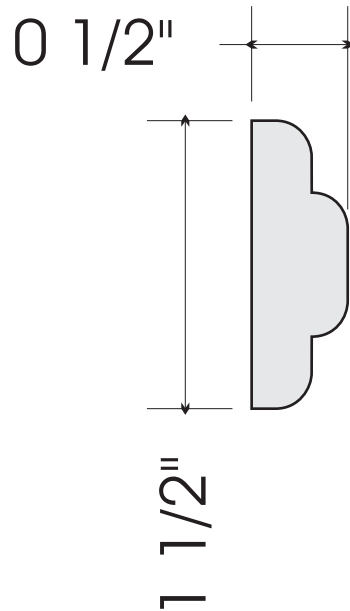

TCC-253 CROWN - Extra Large
Full Size

SPECTRIM[®]

building products

TCR-350 Chair Rail- Small
Full Size

SPECTRIM®
building products

TCR-351 Chair Rail- Medium
Full Size

SPECTRIM[®]

building products

TCB-450 BASE - Small
Full Size

SPECTRIM[®]

building products

TCB-451 BASE - Medium
Full Size

SPECTRIM®
building products

TCB-452 BASE - Large
Full Size

SPECTRIM[®]

building products