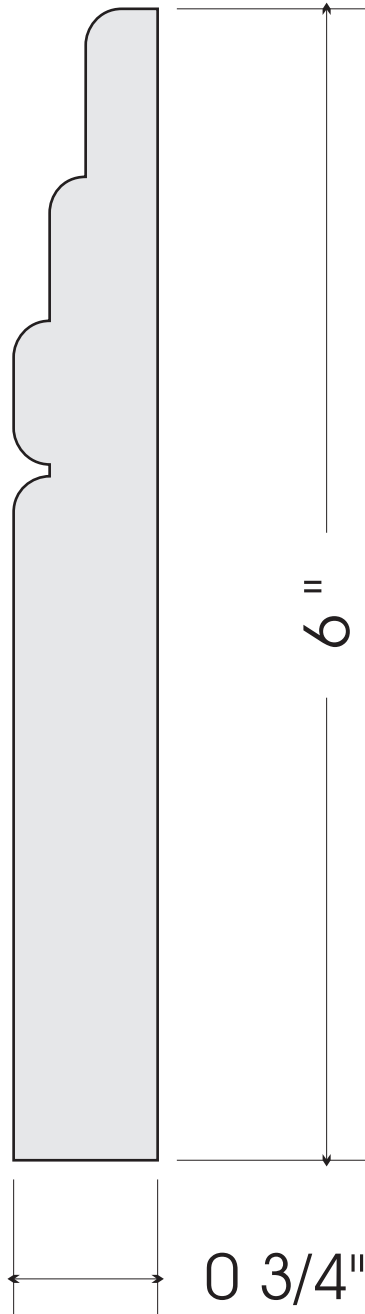

SPECTRIM[®]

building products

TCC-250 CROWN - Small
Full Size

SPECTRIM®
building products

TCC-251 CROWN - Medium
Full Size

SPECTRIM®
building products

TCC-252 CROWN - Large
Full Size

SPECTRIM®
building products

TCC-253 CROWN - Extra Large
Full Size

SPECTRIM[®]

building products

TCR-350 Chair Rail- Small
Full Size

SPECTRIM®
building products

TCR-351 Chair Rail- Medium
Full Size

SPECTRIM[®]

building products

TCB-450 BASE - Small
Full Size

SPECTRIM[®]

building products

TCB-451 BASE - Medium
Full Size

SPECTRIM®
building products

TCB-452 BASE - Large
Full Size

SPECTRIM[®]

building products

building products

TCQ-710- QUARTER ROUND
Full Size