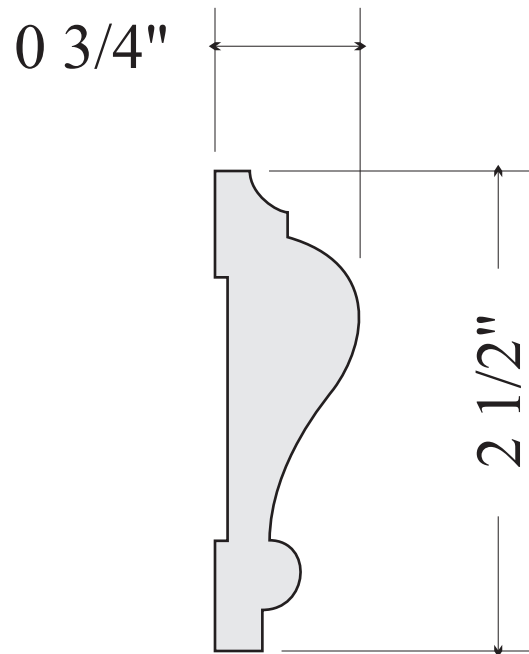

SPECTRIM[®]

building products

TCC-210 CROWN - Small
Full Size

SPECTRIM[®]

building products

TCC-211 CROWN - Medium
Full Size

SPECTRIM®
building products

TCC-212 CROWN - Large
Full Size

SPECTRIM[®]
building products

TCC-213 CROWN - Extra Large
Full Size

SPECTRIM[®]

building products

TCR-310- CHAIR RAIL- Small
Full Size

SPECTRIM[®]

building products

TCR-311- CHAIR RAIL- Medium
Full Size