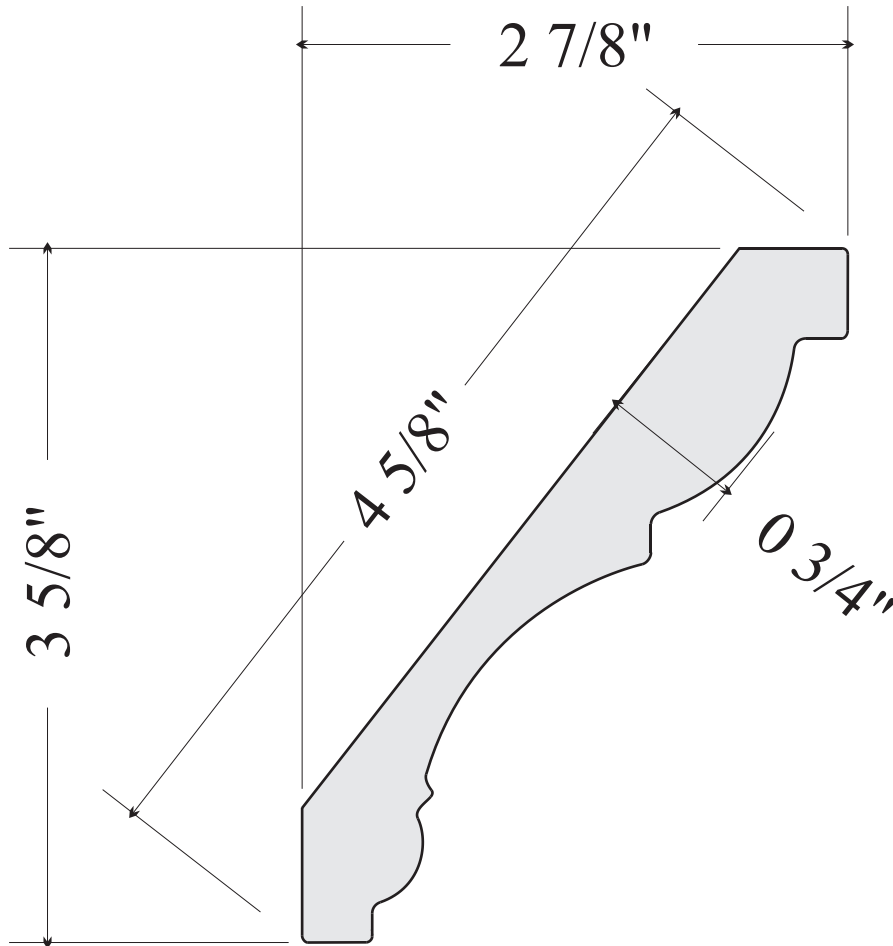

SPECTRIM[®]

building products

TCC-210 CROWN - Small
Full Size

SPECTRIM[®]

building products

TCC-211 CROWN - Medium
Full Size

SPECTRIM®
building products

TCC-212 CROWN - Large
Full Size

SPECTRIM[®]
building products

TCC-213 CROWN - Extra Large
Full Size

SPECTRIM[®]

building products

TCR-310- CHAIR RAIL- Small
Full Size

SPECTRIM[®]

building products

TCR-311- CHAIR RAIL- Medium
Full Size