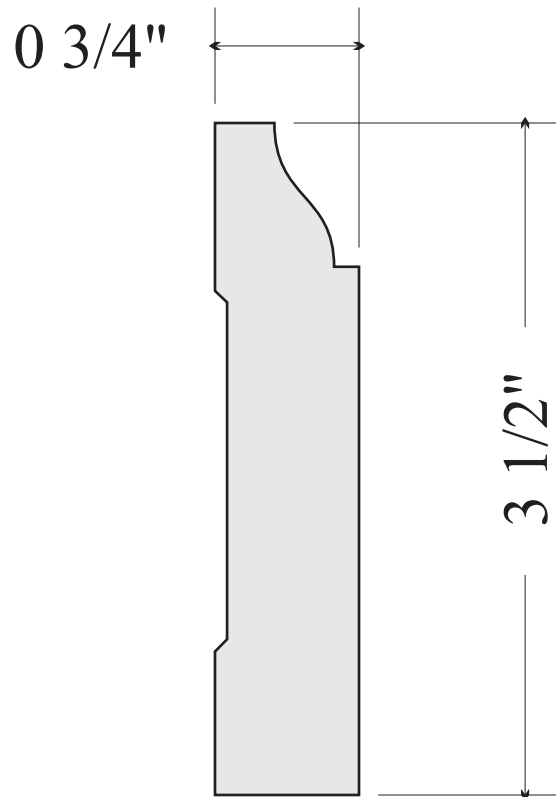

SPECTRIM®

building products