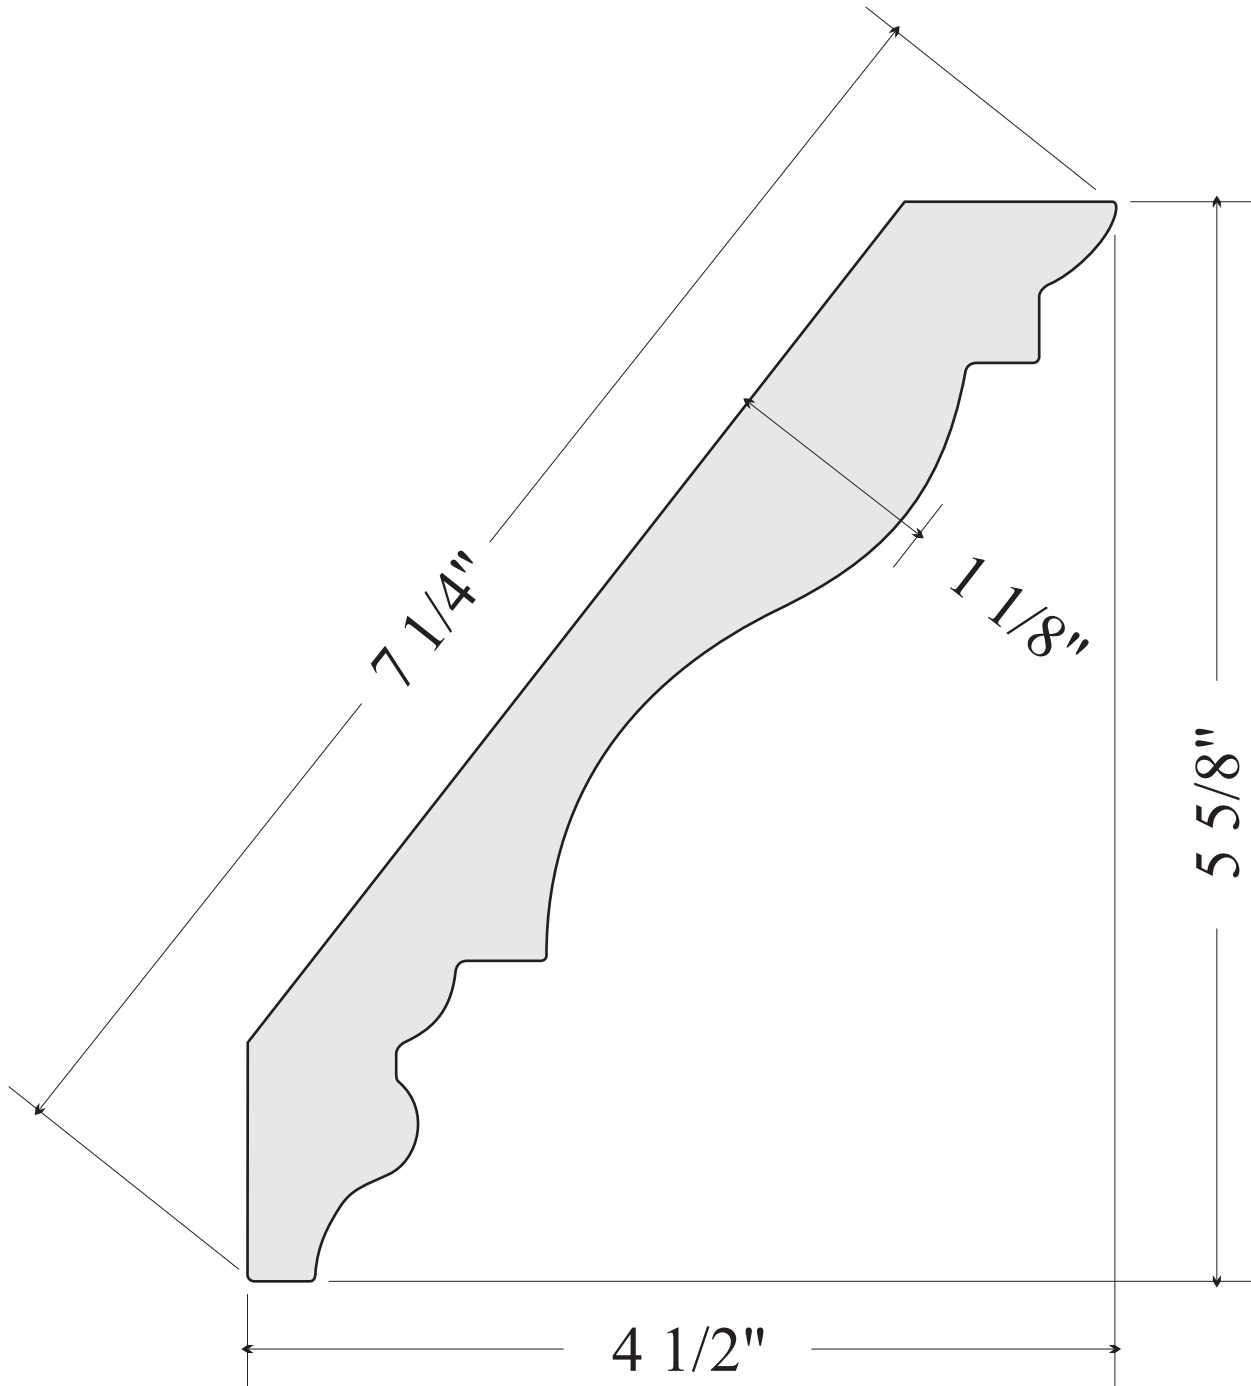

SPECTRIM[®]

building products

TCC-210 CROWN - Small
Full Size

SPECTRIM[®]

building products

TCC-211 CROWN - Medium
Full Size

SPECTRIM®
building products

TCC-212 CROWN - Large
Full Size

SPECTRIM[®]
building products

TCC-213 CROWN - Extra Large
Full Size

SPECTRIM[®]

building products

TCR-310- CHAIR RAIL- Small
Full Size

SPECTRIM[®]

building products

TCR-311- CHAIR RAIL- Medium
Full Size