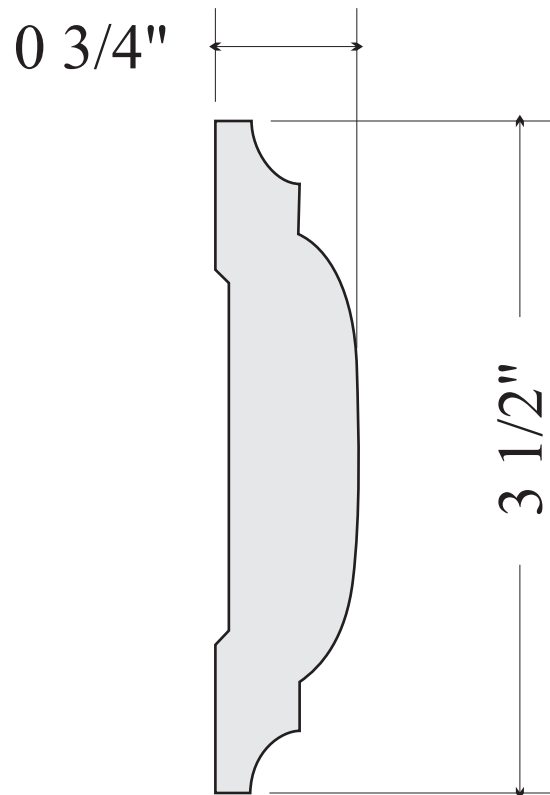

SPECTRIM[®]

building products

TCC-210 CROWN - Small
Full Size

SPECTRIM[®]

building products

TCC-211 CROWN - Medium
Full Size

SPECTRIM®
building products

TCC-212 CROWN - Large
Full Size

SPECTRIM[®]
building products

TCC-213 CROWN - Extra Large
Full Size

SPECTRIM[®]

building products

TCR-310- CHAIR RAIL- Small
Full Size

SPECTRIM[®]

building products

TCR-311- CHAIR RAIL- Medium
Full Size