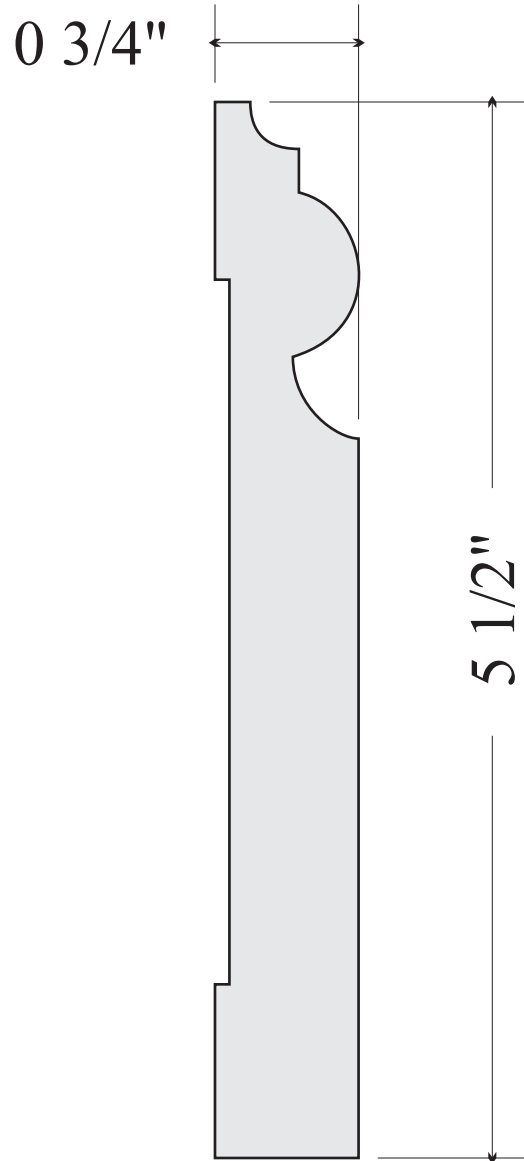

SPECTRIM[®]
building products

TCC-213 CROWN - Extra Large
Full Size

SPECTRIM[®]

building products

TCR-310- CHAIR RAIL- Small
Full Size

SPECTRIM[®]

building products

TCR-311- CHAIR RAIL- Medium
Full Size

SPECTRIM[®]

building products

TCB-410- BASE- Small
Full Size

SPECTRIM[®]

building products

TCB-411- BASE- Medium
Full Size

SPECTRIM[®]

building products