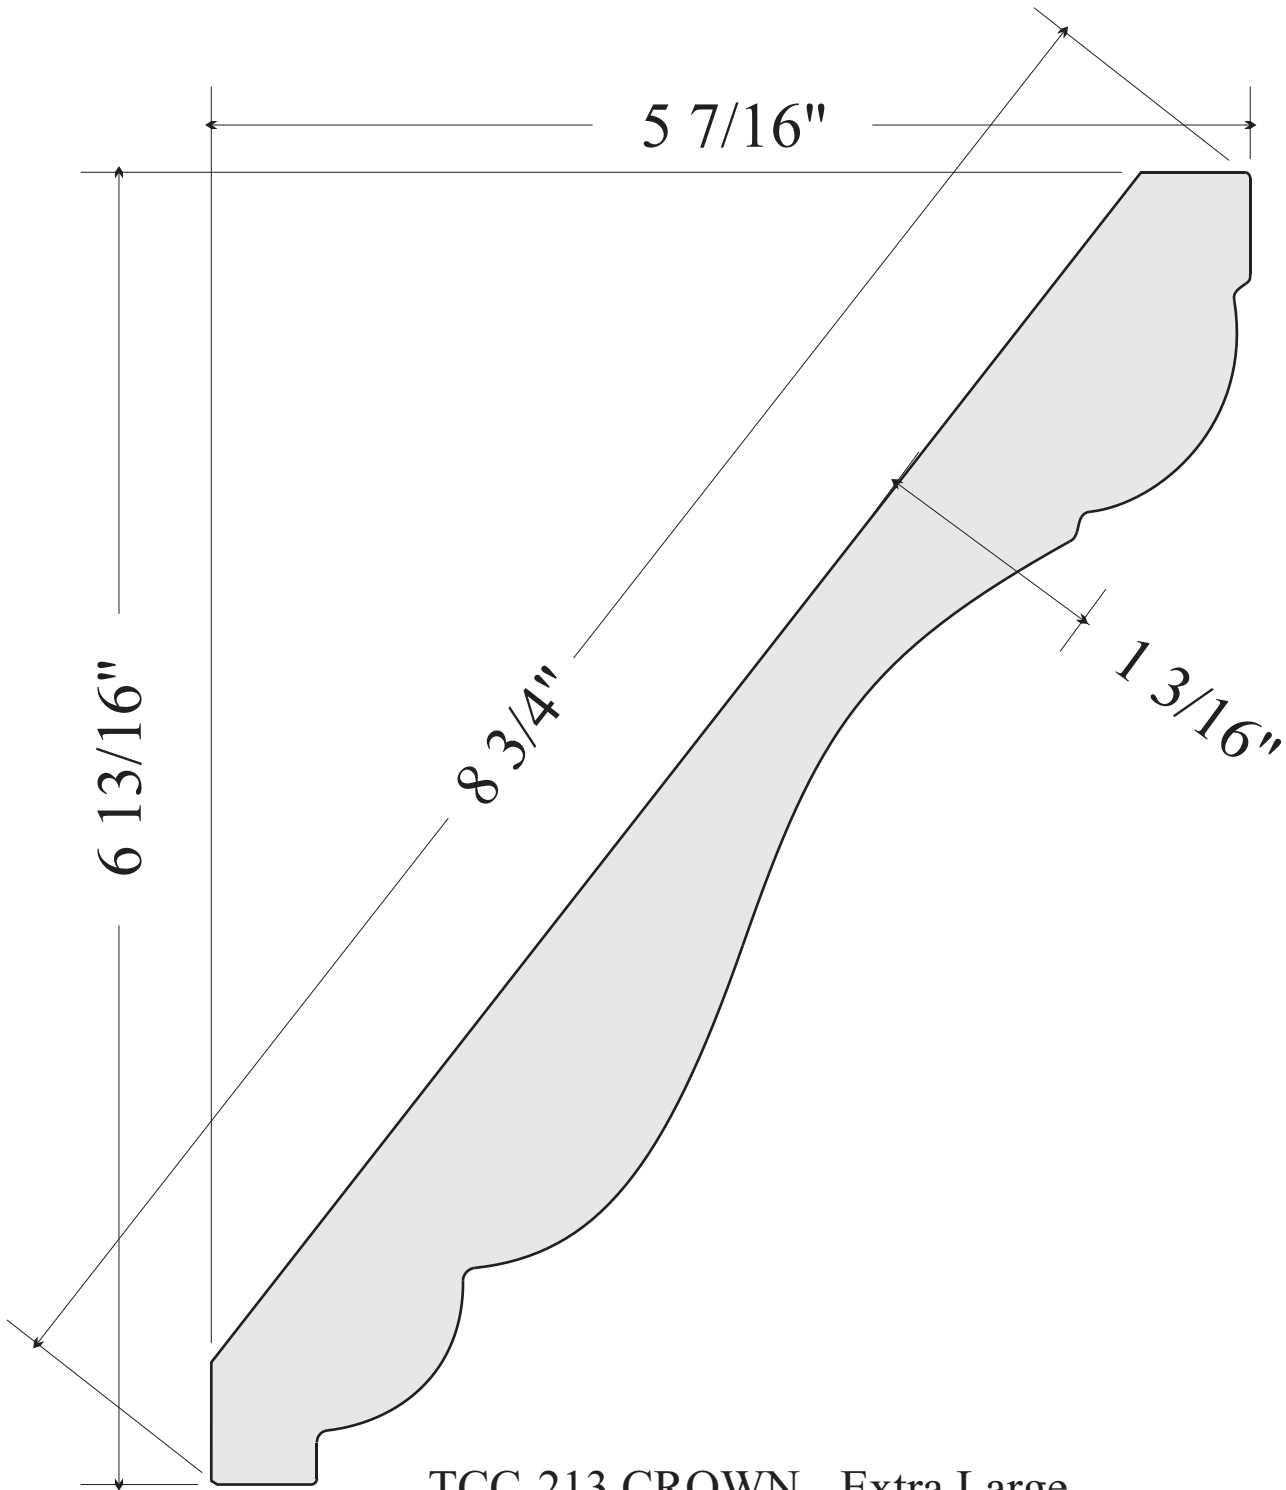

SPECTRIM[®]

building products

TCC-210 CROWN - Small
Full Size

SPECTRIM[®]

building products

TCC-211 CROWN - Medium
Full Size

SPECTRIM®
building products

TCC-212 CROWN - Large
Full Size

SPECTRIM[®]
building products

TCC-213 CROWN - Extra Large
Full Size

SPECTRIM[®]

building products

TCR-310- CHAIR RAIL- Small
Full Size

SPECTRIM[®]

building products

TCR-311- CHAIR RAIL- Medium
Full Size

SPECTRIM[®]

building products

TCB-410- BASE- Small
Full Size

SPECTRIM[®]

building products

TCB-411- BASE- Medium
Full Size

SPECTRIM[®]

building products