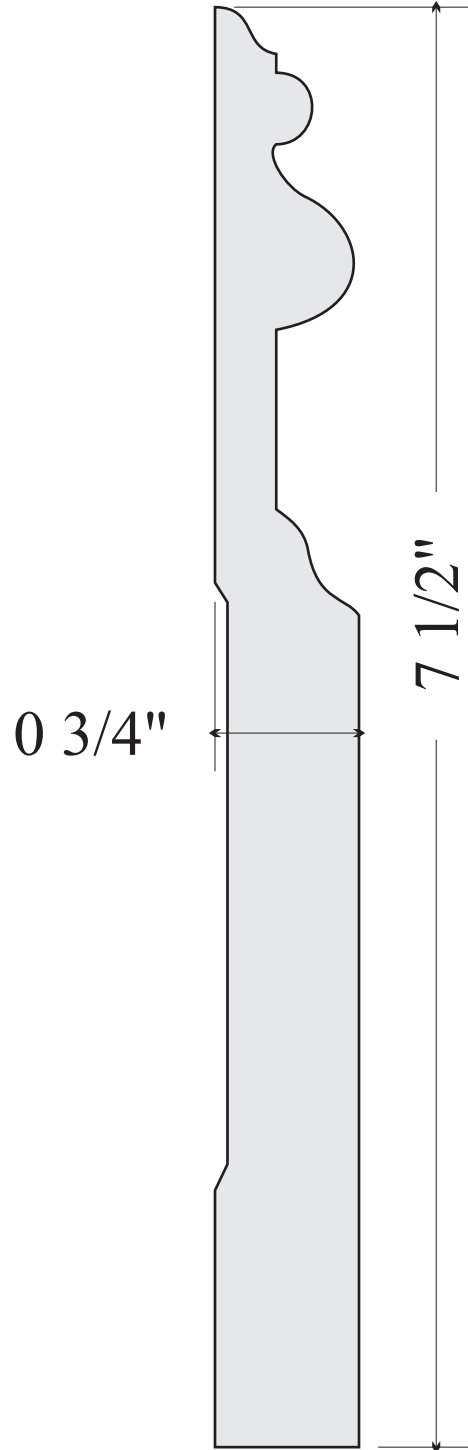

SPECTRIM[®]

building products

TCC-210 CROWN - Small
Full Size

SPECTRIM[®]

building products

TCC-211 CROWN - Medium
Full Size

SPECTRIM®
building products

TCC-212 CROWN - Large
Full Size

SPECTRIM[®]
building products

TCC-213 CROWN - Extra Large
Full Size

SPECTRIM[®]

building products

TCR-310- CHAIR RAIL- Small
Full Size

SPECTRIM[®]

building products

TCR-311- CHAIR RAIL- Medium
Full Size

SPECTRIM[®]

building products

TCB-410- BASE- Small
Full Size

SPECTRIM[®]

building products

TCB-411- BASE- Medium
Full Size

SPECTRIM[®]

building products