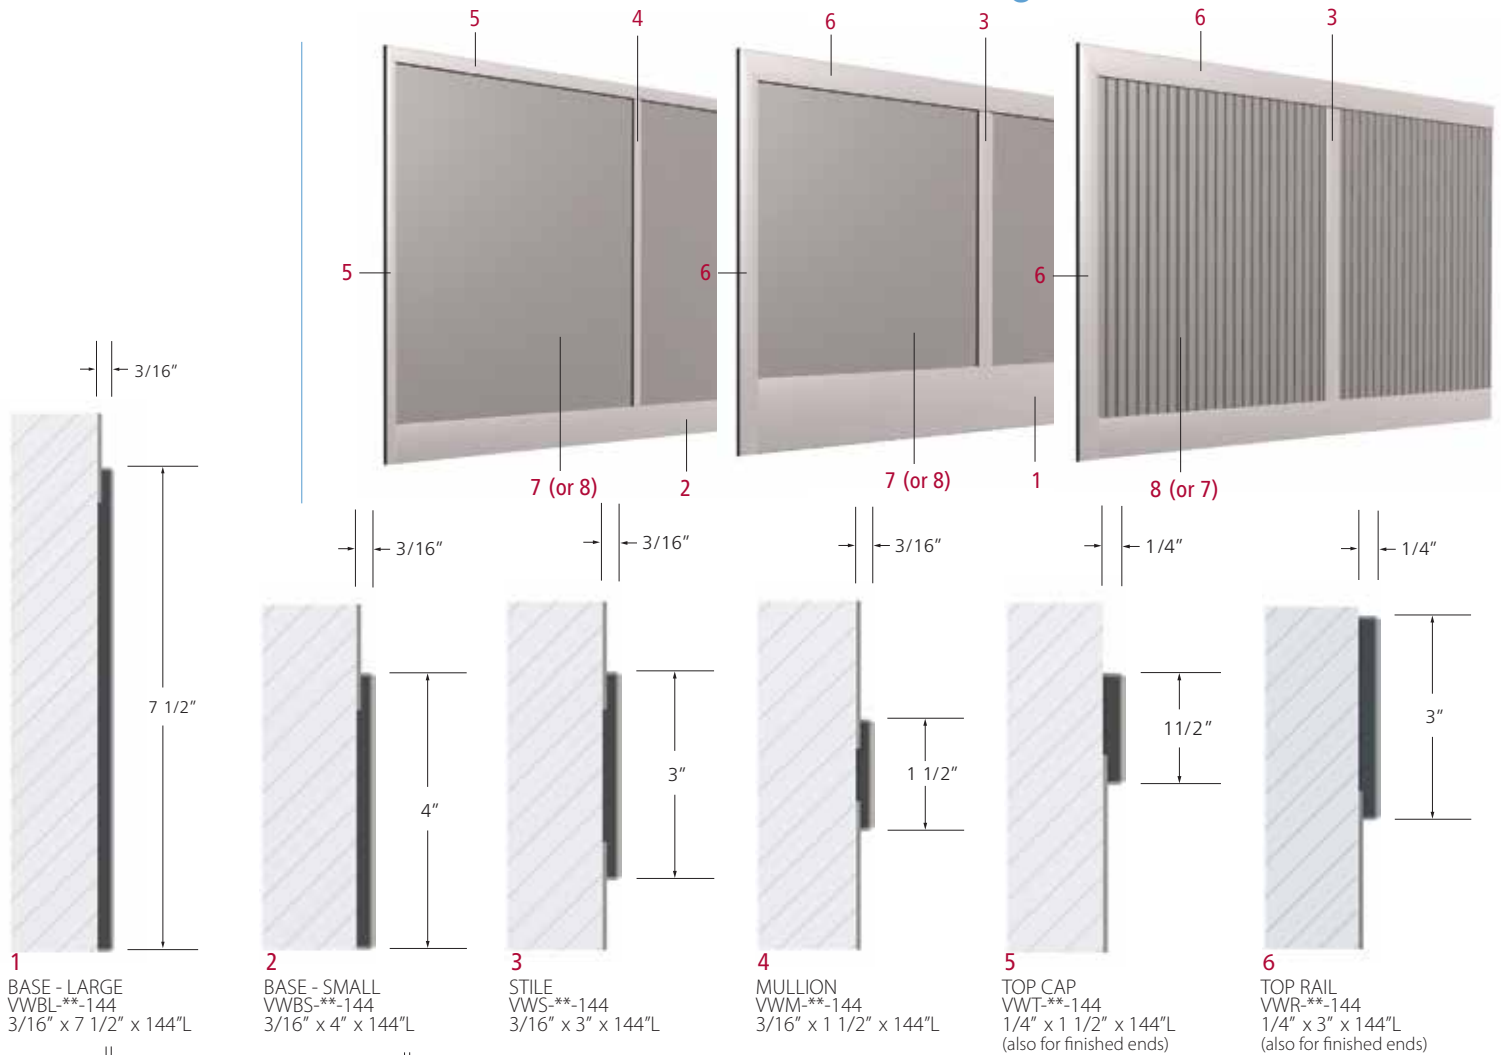

Ven4ma[®] Wall Protection & Wainscot

The Environment

100% Recyclable

Low Emitting Adhesives

No Off-Gassing

No Timber Harvested

Ven4ma can adhere to drywall, MDF, metal, etc. Flat laminating, vacuum forming, or miter folding, the choice is up to you. Our manufacturing processes allow you to create the look you desire.

- Durable, High-Impact & Scratch Resistant
- 16 Standard Finishes
Many additional selections available
- Easy to Install:
No nails or screws. All components are applied to the wall with adhesives.
- Easy to Maintain:
Chemical and stain resistant to prevent discoloration and surface damage from strong cleaning agents.
- Exceptional Life Cycle
- Reduces Maintenance
- ABS Core
- No VOCs (Volatile Organic Compounds)
- Class A (I) Fire Rated
- Warranty 5 Year self-delamination and color fade

Enhancing spaces, providing durable wall protection with exceptional life-cycle value and lowering repair cost for healthcare, hospitality, education, and government facilities.

Creating organic, free flowing spaces is now easy with Ven4ma. Flexing to a minimum 6" radius, with durability and ease of installation, you now have the freedom to create without limitations.

Ven4ma® Wall Configurations

Stiles, Rails, Mullions, Caps & Base

Our Spectrim® films are wrapped over solid FR ABS parts creating highly durable and decorative moldings. Mix and match to create a stile and rail wainscot or use contrasting colors for a two-toned effect. Provide protection against damage from chairs, gurneys and other abuse. Typically used in waiting rooms, high traffic corridors, and equipment storage areas.