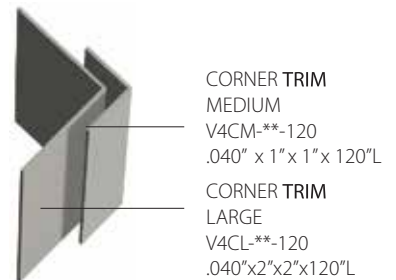

Ven4ma® Corner Trim

Our unique capabilities provide form fitting, easy to install corner guards at an economical cost. Thermally formed corner guards install with double faced tape. Ven4ma corners are all Class 1/A fire rated.