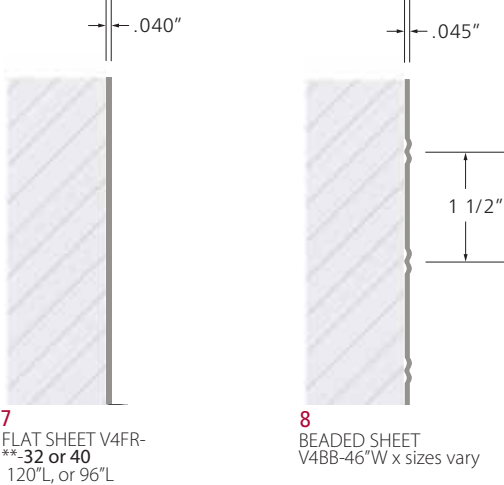

Ven4ma® Wall Configurations