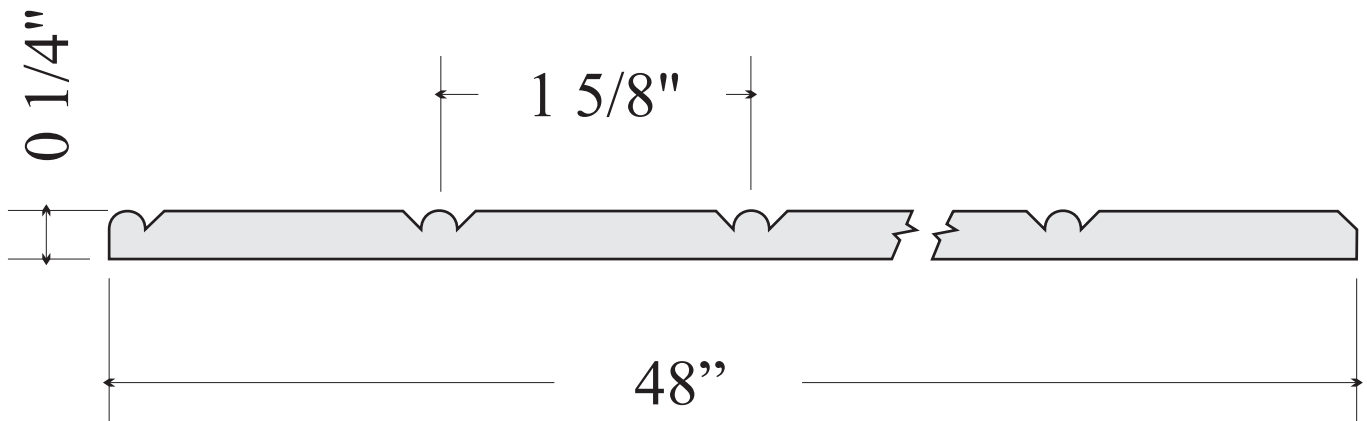

## WBP-48 Country Bead Panel

Full Size Edge Detail

Standard Size = 23 5/8" h x 48" w

Country Bead Panels are supplied pre-cut to the standard height wainscot panel. Lengths are cut to suit the planned stile spacing, for each wall, during installation.