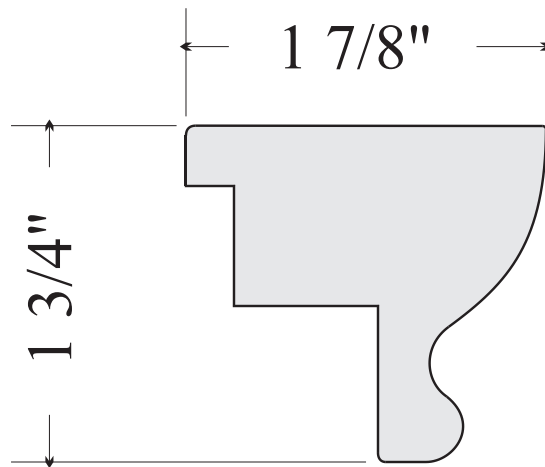

SPECTRIM[®]

building products

WRC-81 Rail Cap / Back Stop
Full Size

Standard Length = 144"