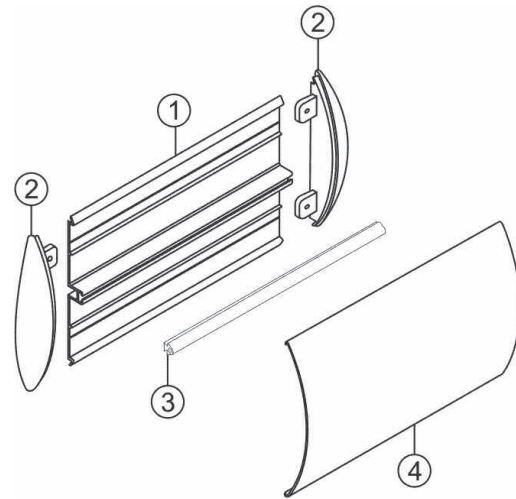

The Environment

100% Recyclable

Low Emitting Adhesives

No Off Gassing

Reusable Retainers

No Timber Harvested

- 8" Removable Cover
- Easy to Install
with continuous aluminum retainer
- Prevents Wall Damage
due to carts, roll-able beds, cleaning equipment, and chairs
- Impact & Scratch Resistant
- Available in 12' Lengths
- Matching End Caps
- Coordinate with all Spectrim Products
- Internal Impact Cushion
- Withstands Harsh Cleaning Agents
- Warranty
5 years self-delamination & color fade

GSA Schedule
GS-07F-0054W

Crashrail Details & Finishes

TYPICAL SECTION

COMPONENT PART NUMBERS

CR80-##-144 CRASH RAIL COMPONENT SET:

1. Aluminum Retainer
3. Internal Impact Cushion
4. Snap-on Cover

CR2E-## CORNER GUARD END CAP