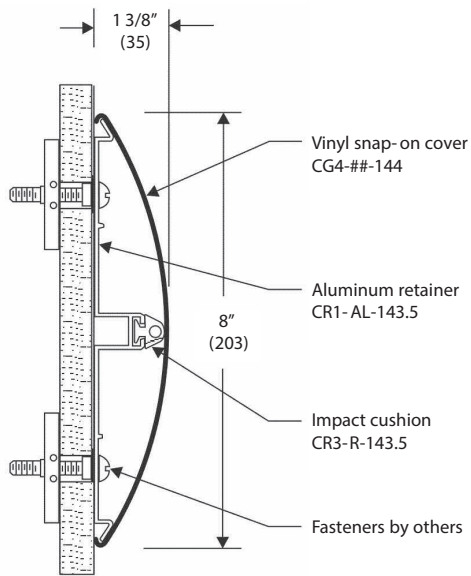

The Environment

100% Recyclable

Low Emitting Adhesives

No Off Gassing

Reusable Retainers

No Timber Harvested

- 8" Removable Cover
- Easy to Install
with continuous aluminum retainer
- Prevents Wall Damage
due to carts, roll-able beds, cleaning equipment, and chairs
- Impact & Scratch Resistant
- Available in 12' Lengths
- Matching End Caps
- Coordinate with all Spectrim Products
- Internal Impact Cushion
- Withstands Harsh Cleaning Agents
- Warranty
5 years self-delamination & color fade

GSA Schedule
GS-07F-0054W

Crashrail Details & Finishes

TYPICAL SECTION

COMPONENT PART NUMBERS

CR80-##-144 CRASH RAIL COMPONENT SET:

1. Aluminum Retainer
3. Internal Impact Cushion
4. Snap-on Cover

CR2E-## CORNER GUARD END CAP