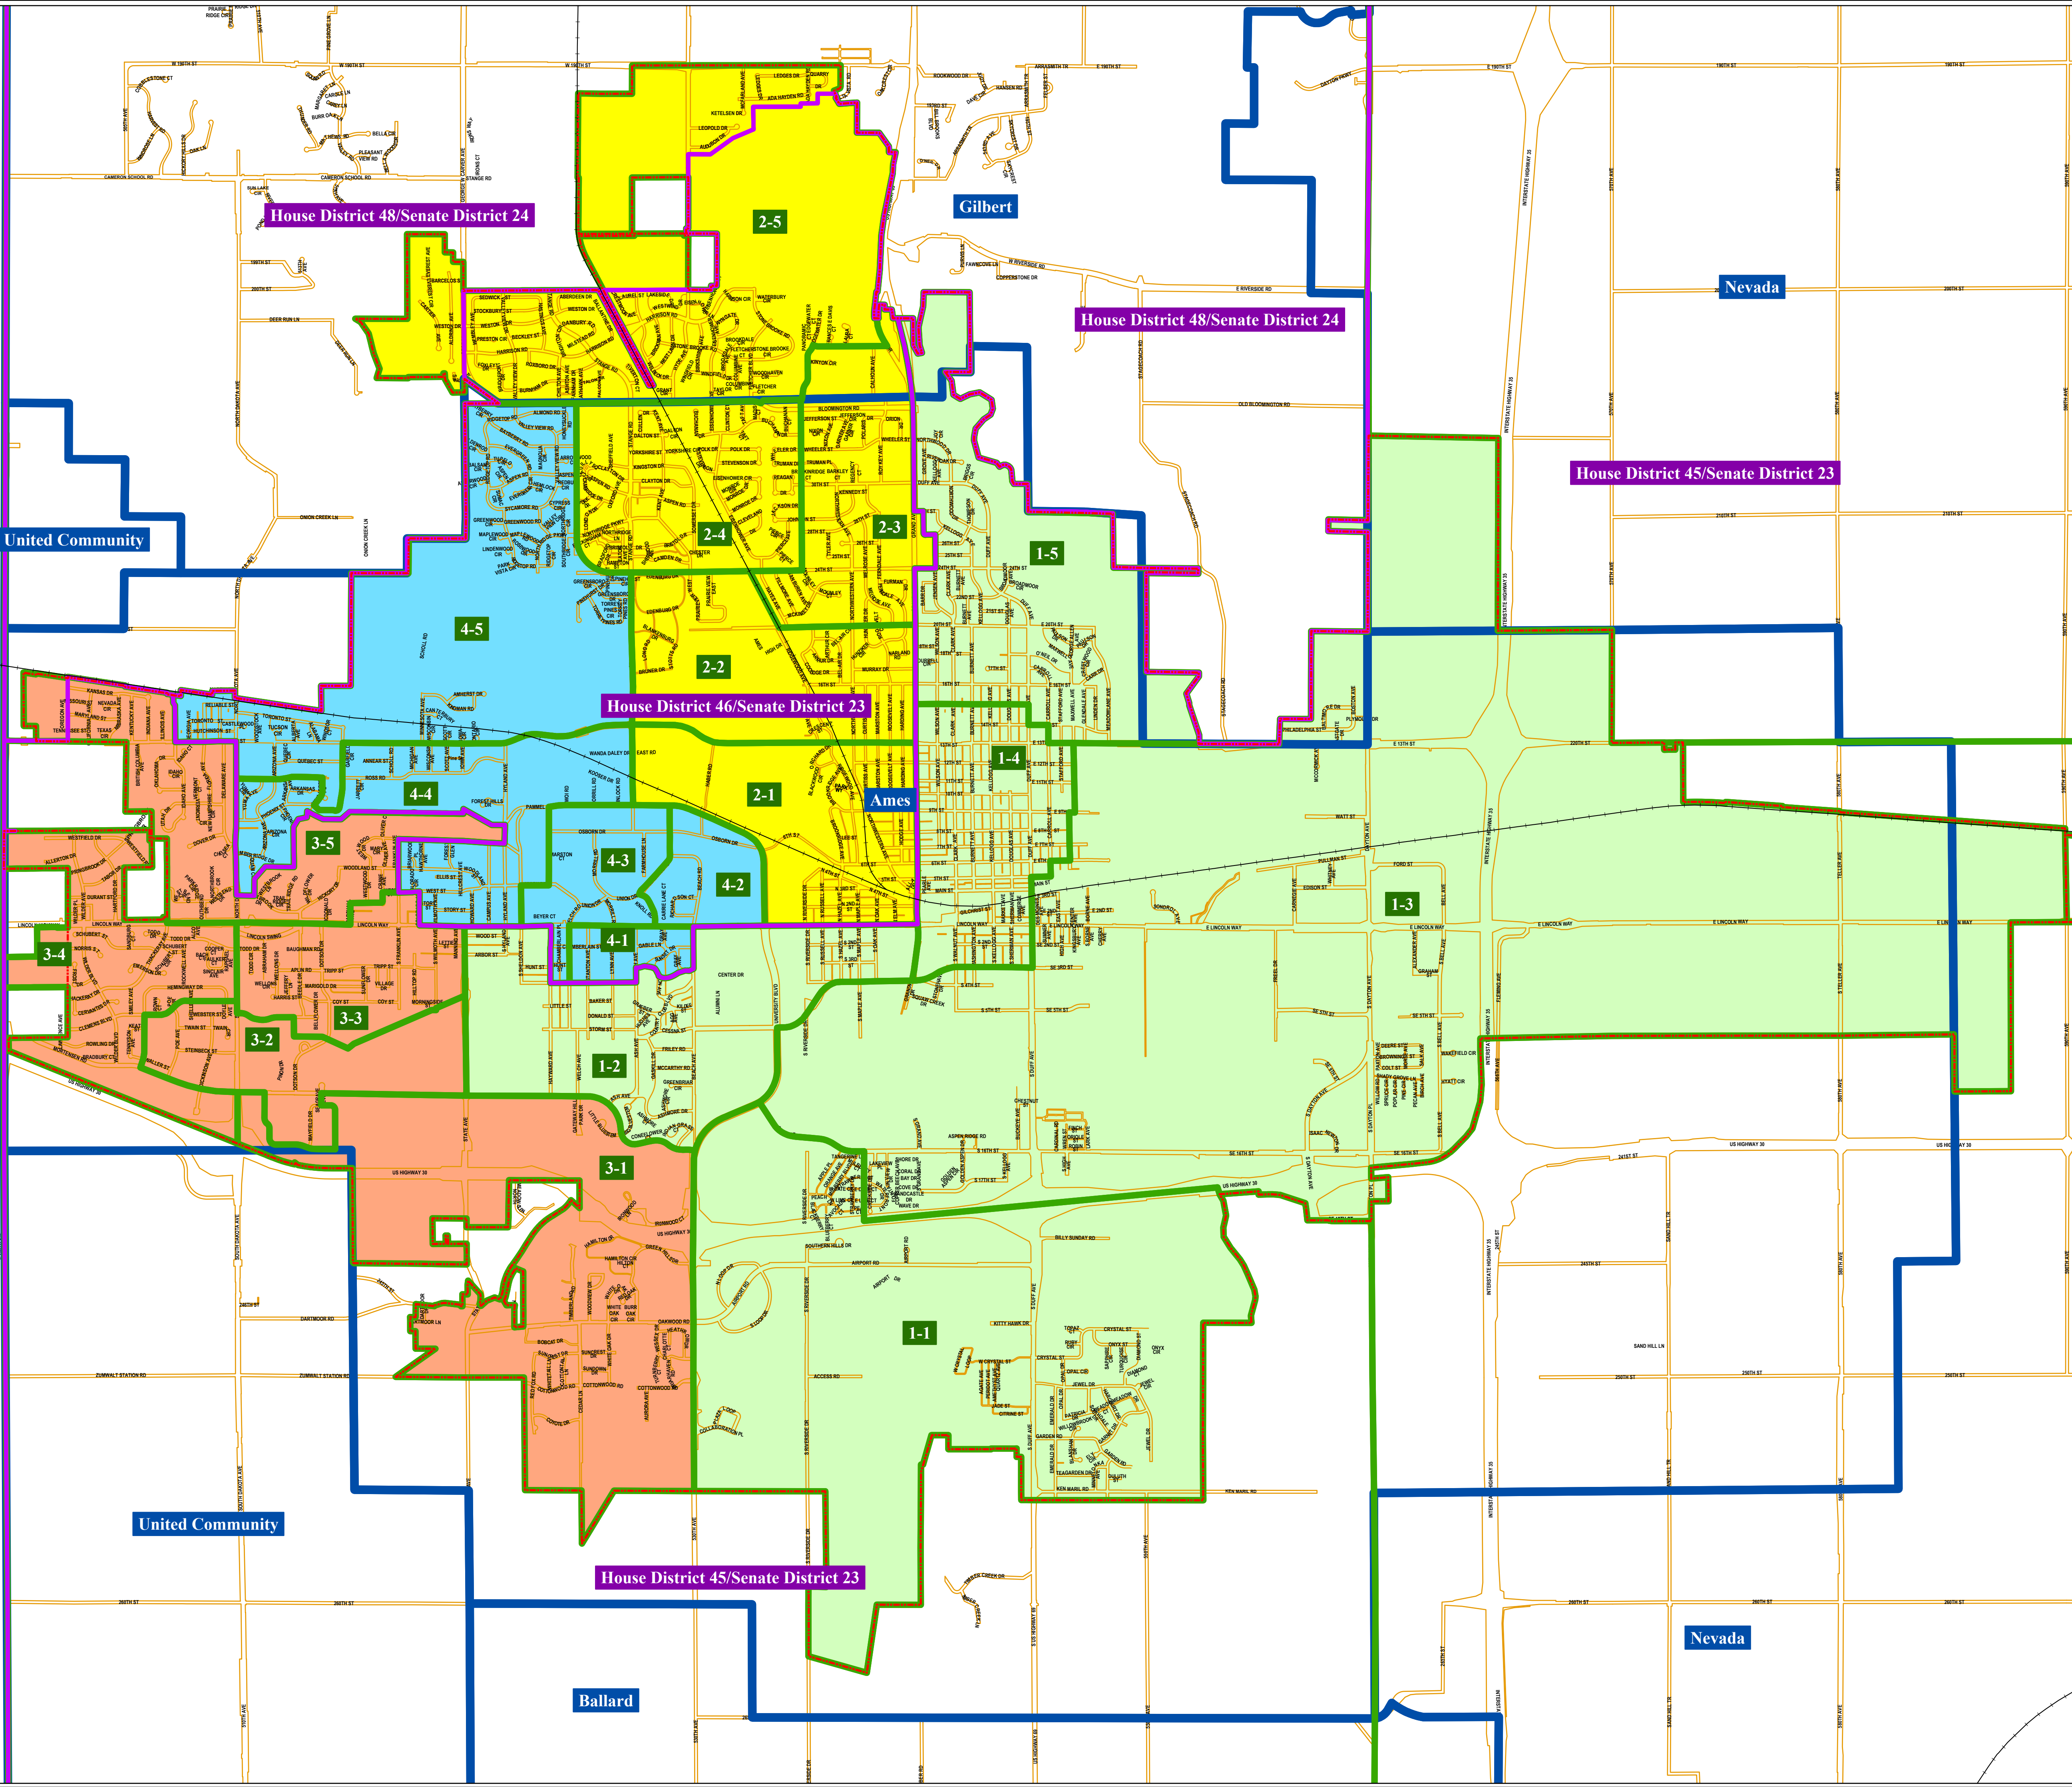

CITY OF AMES

VOTING PRECINCTS & LEGISLATIVE DISTRICTS

Legend

- City Limits
- Legislative District Boundaries
- Voting Precinct Boundaries
- School District Boundaries
- Road Rights-of-Way
- Railroads
- Voting Precinct Names
- School District Names
- Legislative District Names

Ames Wards

- Ames Ward 1
- Ames Ward 2
- Ames Ward 3
- Ames Ward 4

0 0.25 0.5 1 1.5 2 Miles

Ames Polling Locations

- Ward 1**
- Ames 1-1 Wilson Toyota of Ames, 2212 S. Duff Ave
 - Ames 1-2 Friendship Baptist Church, 2400 Mortensen Pkwy
 - Ames 1-3 Human Services Center, 126 S Kellogg Ave
 - Ames 1-4 Ames Public Library, Auditorium, 515 Douglas Ave
 - Ames 1-5 Grand Avenue Baptist Church, 612 24th St
- Ward 2**
- Ames 2-1 Fire Service Training Bureau, 1015 Haber Rd
 - Ames 2-2 Bethesda Lutheran Church, 1517 Northwestern Ave
 - Ames 2-3 North Grand Christian Church, 919 30th St
 - Ames 2-4 Ascension Lutheran Church, 2400 Bloomington Road
 - Ames 2-5 Stonebrook Community Church, 3611 Eisenhower Ave
- Ward 3**
- Ames 3-1 Green Hills Community, 2205 Green Hills Dr.
 - Ames 3-2 Perfect Games, 1320 Dickinson Ave
 - Ames 3-3 Collegiate United Methodist Church, 2622 Lincoln Way
 - Ames 3-4 Hilton Garden Inn, 1325 Dickinson Ave
 - Ames 3-5 St. Andrews Lutheran Church, 209 Colorado Ave
- Ward 4**
- Ames 4-1 Buchanan Hall, Room 2009, 2160 Lincoln Way
 - Ames 4-2 Maple Hall, Conference Room M01B, 204 Beach Rd, ISU
 - Ames 4-3 Union Drive Community Center, Rm 136, 207 Beyer Ct, ISU
 - Ames 4-4 Collegiate Presbyterian Church, 159 Sheldon Ave
 - Ames 4-5 Trinity Christian Reformed Church, 3626 Ontario St

House District 48/Senate District 24 includes a portion of Ames 2-5
 House District 46/Senate District 23 includes Ames Ward 4 and almost all of Ward 2
 House District 45/Senate District 23 includes Ames Ward 1 and Ward 3