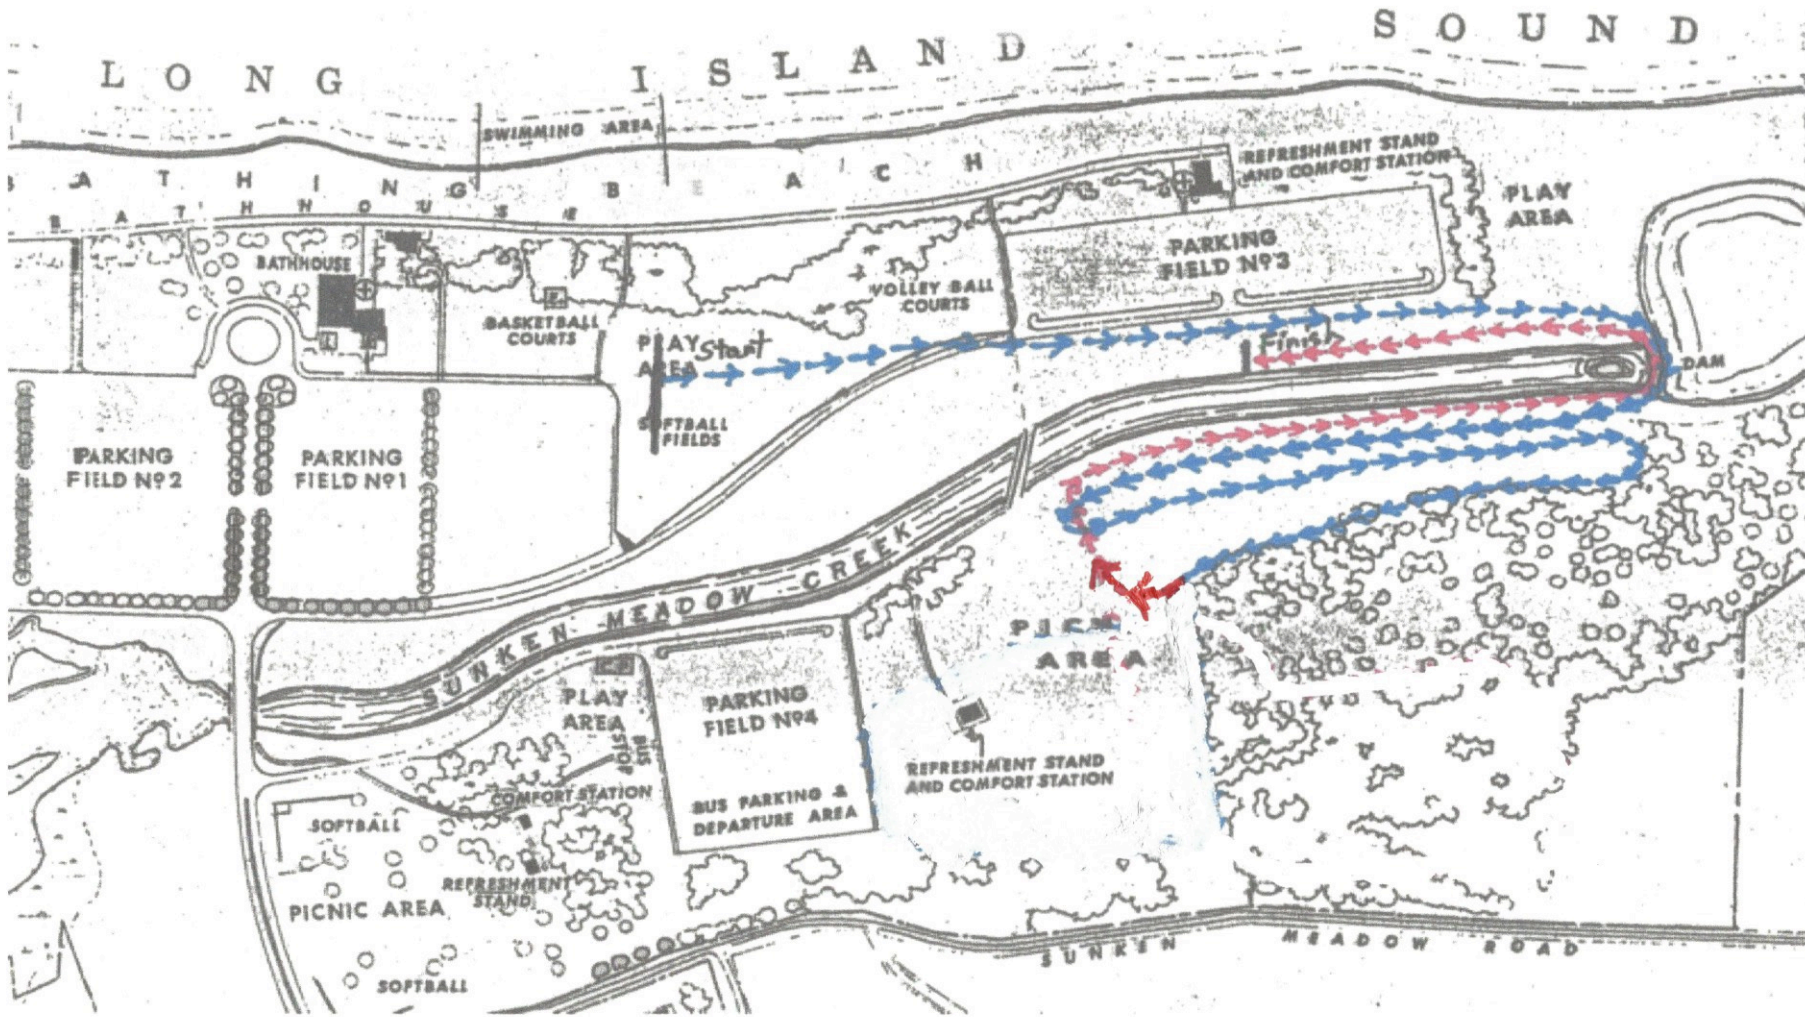

# Sunken Meadow 2 Mile Frosh Course (Fall 2024)

The course path follows: Start - around Moat – up and down Snake – turn right towards the Mouse Hole path – around Moat to the finish.