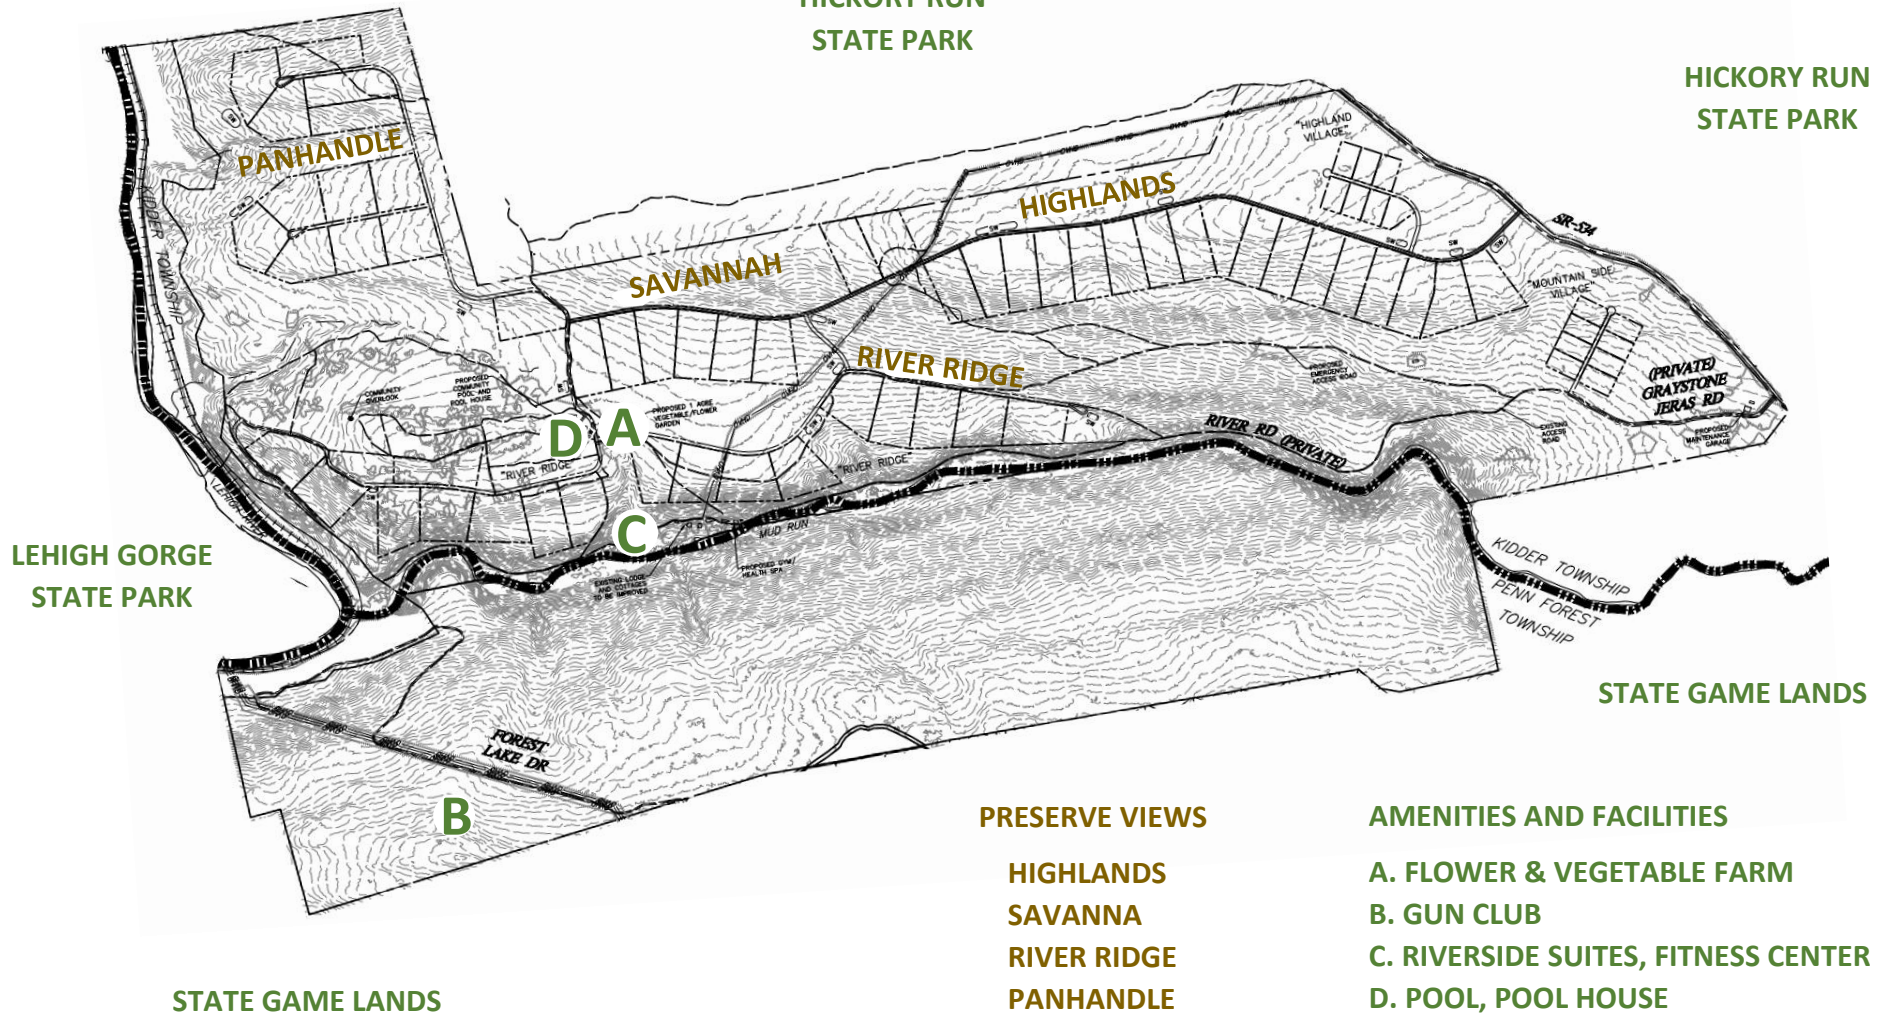

3,798-Acre Graystones Preserve 12-Acre & 3-Acre Homesites

HICKORY RUN
STATE PARK

HICKORY RUN
STATE PARK

HICKORY RUN
STATE PARK

LEHIGH GORGE
STATE PARK

STATE GAME LANDS

STATE GAME LANDS

PRESERVE VIEWS

- HIGHLANDS
- SAVANNA
- RIVER RIDGE
- PANHANDLE

AMENITIES AND FACILITIES

- A. FLOWER & VEGETABLE FARM
- B. GUN CLUB
- C. RIVERSIDE SUITES, FITNESS CENTER
- D. POOL, POOL HOUSE