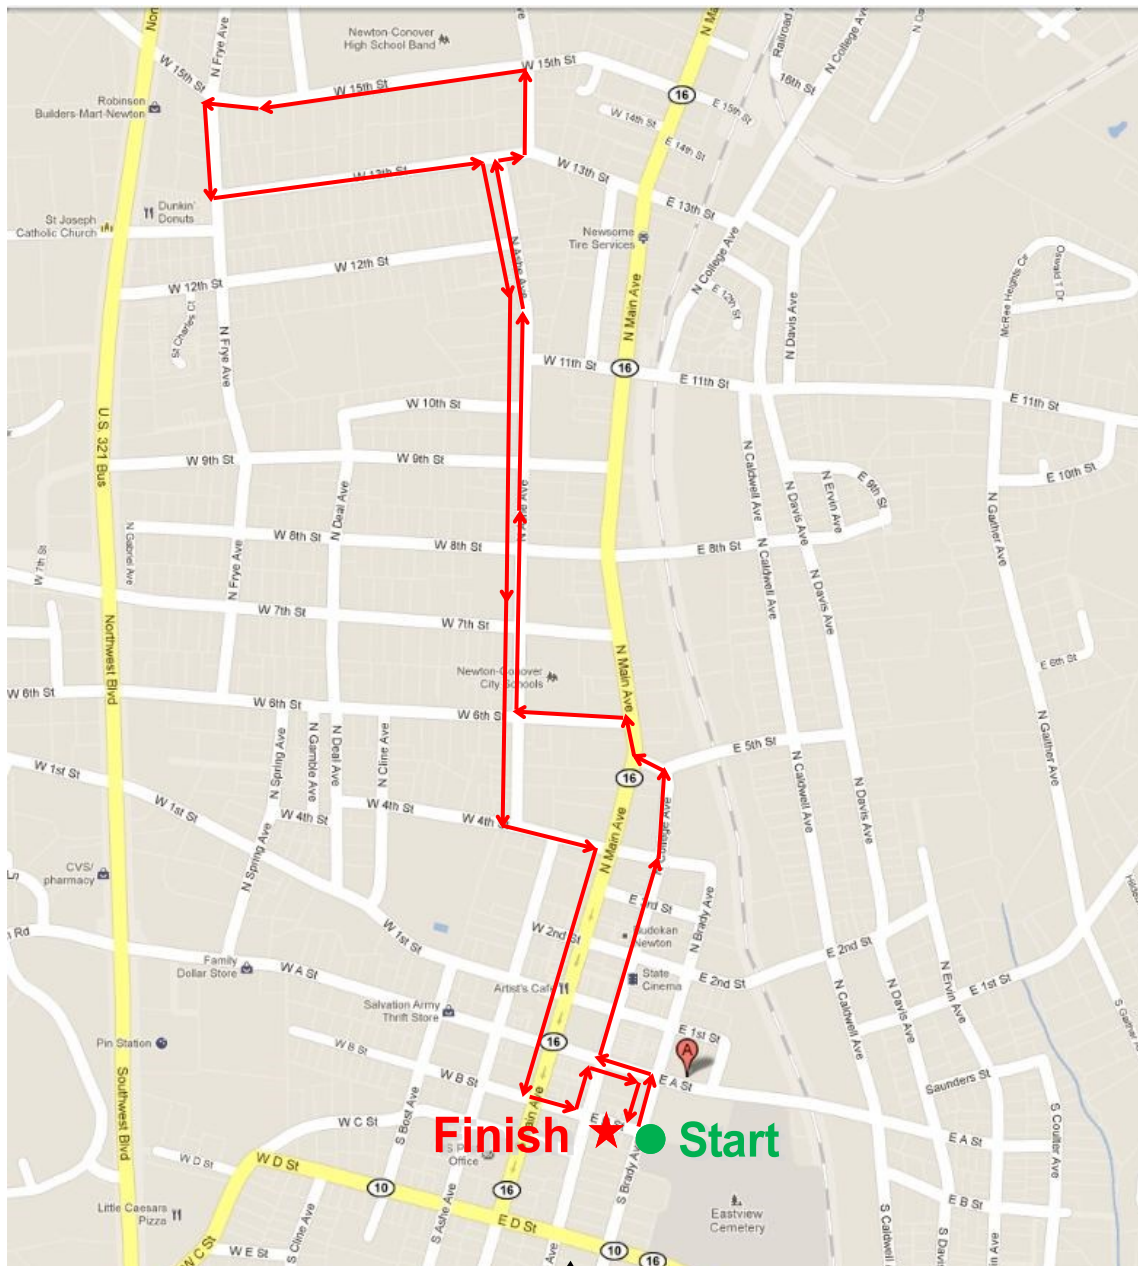

# NIGHT CRAWL 5K COURSE

1. Begin at intersection of East B Street & South Brady Street in front of City of Newton Recreation Center
2. Left at light onto East A Street
3. Right at light onto College Street
4. Veer to right onto Hwy 16
5. Left onto West 6<sup>th</sup> Street
6. At stop sign (flashing light) ,take right onto North Ashe Ave
7. Right onto West 13<sup>th</sup> Street
8. Take immediate left back onto North Ashe Ave
9. Left onto West 15<sup>th</sup> Street in front of Newton Conover High School
10. Left onto North Frye Ave
11. Left onto West 13<sup>th</sup> Street
12. Right onto North Ashe Ave
13. Straight through flashing light
14. Left onto West 4<sup>th</sup> Street at stop sign
15. Right onto North Main Ave through town
16. Left onto East B Street
17. Left onto South College Street at stop light
18. Right onto East A Street
19. Right onto South Brady to finish