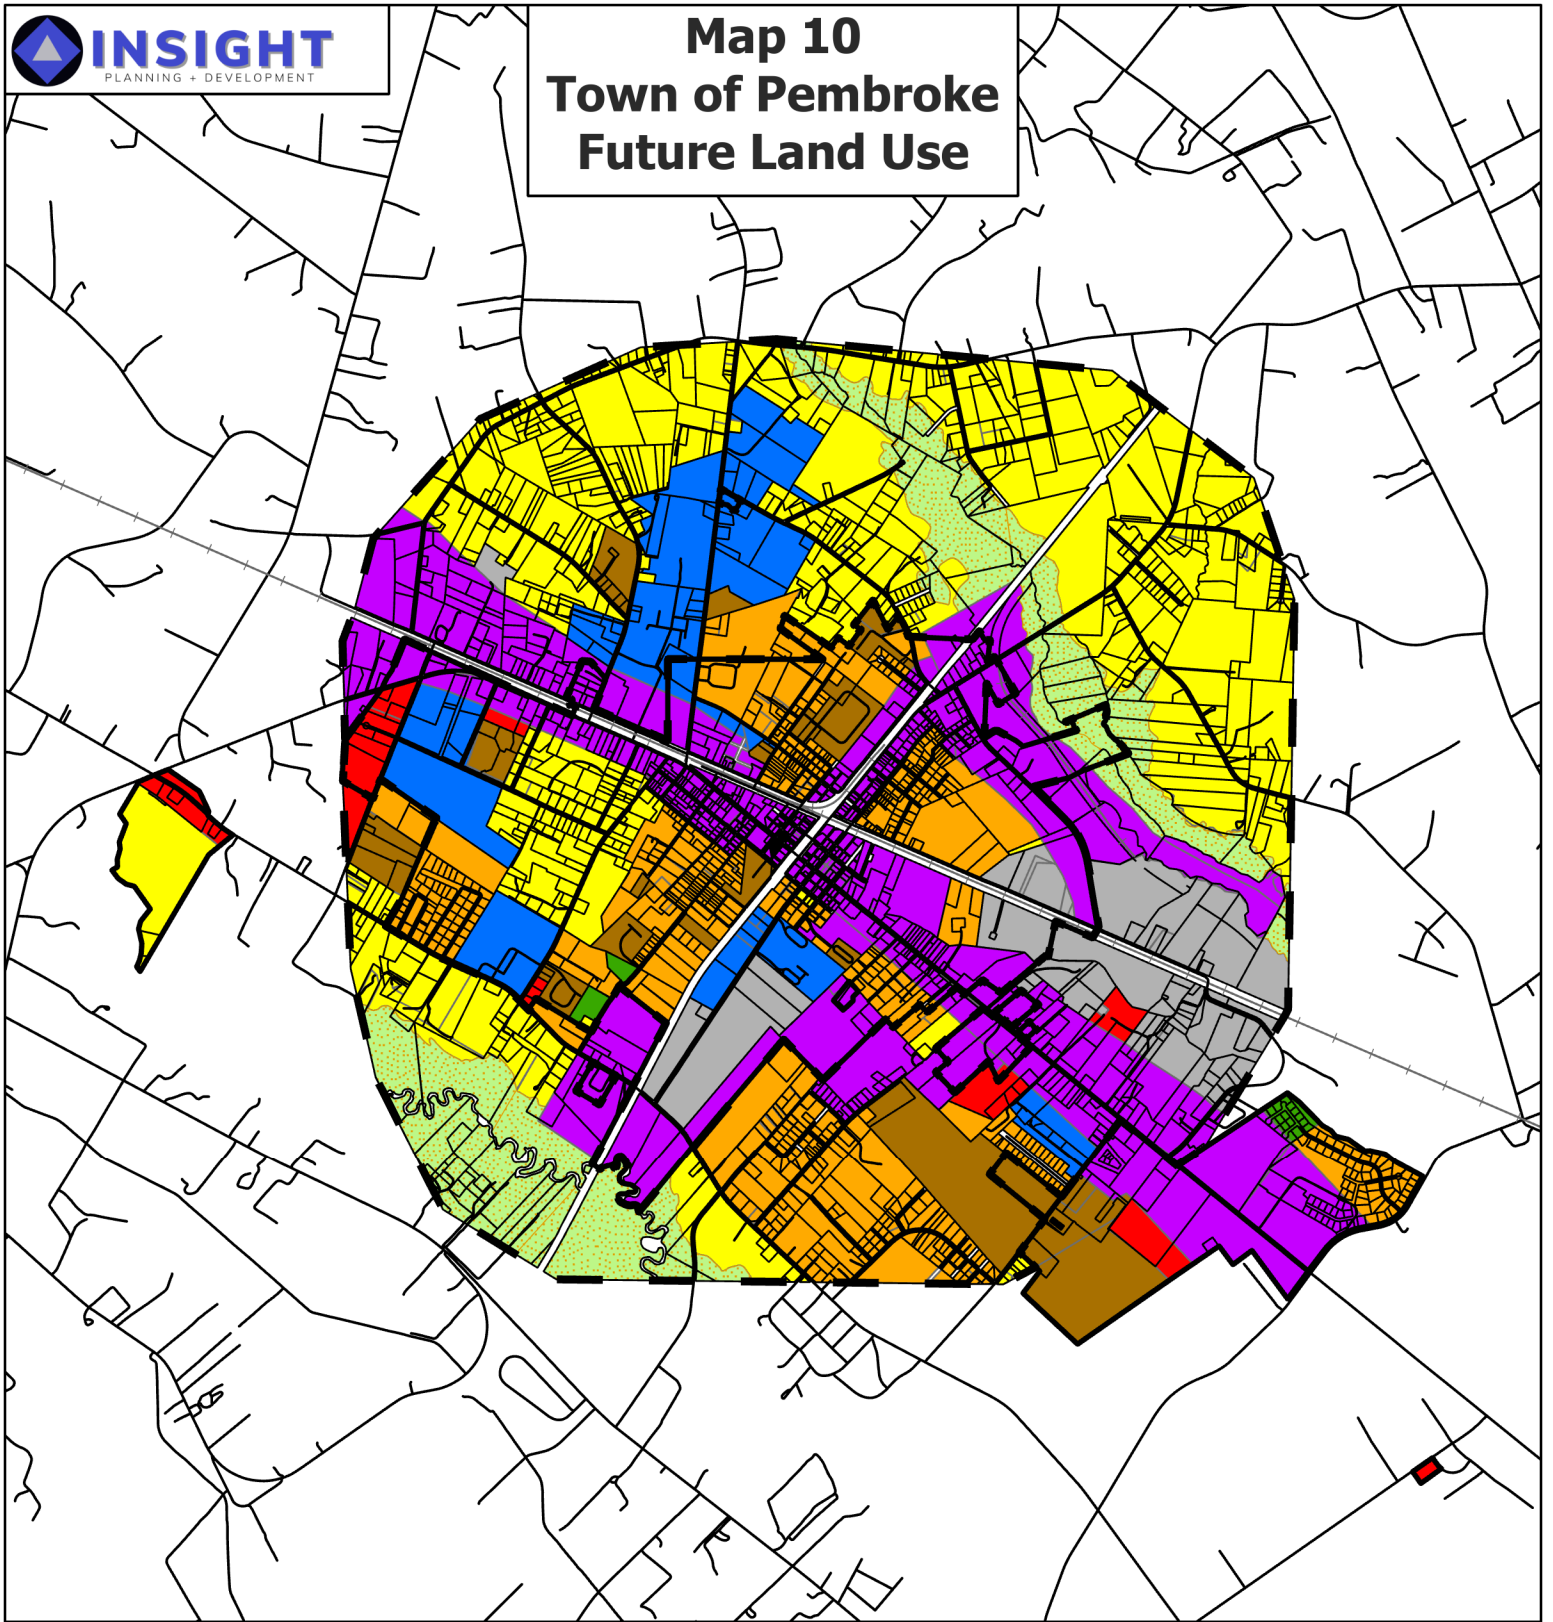

# Map 10 Town of Pembroke Future Land Use

**Legend**

- Corporate Limits
- ETJ Limits
- Railroads
- Future Land Use**
- Commercial
- Community Mixed Use
- Industrial
- Office and Institutional
- High Density Residential
- Medium Density Residential
- Low Density Residential
- Recreation
- Conservation

Miles