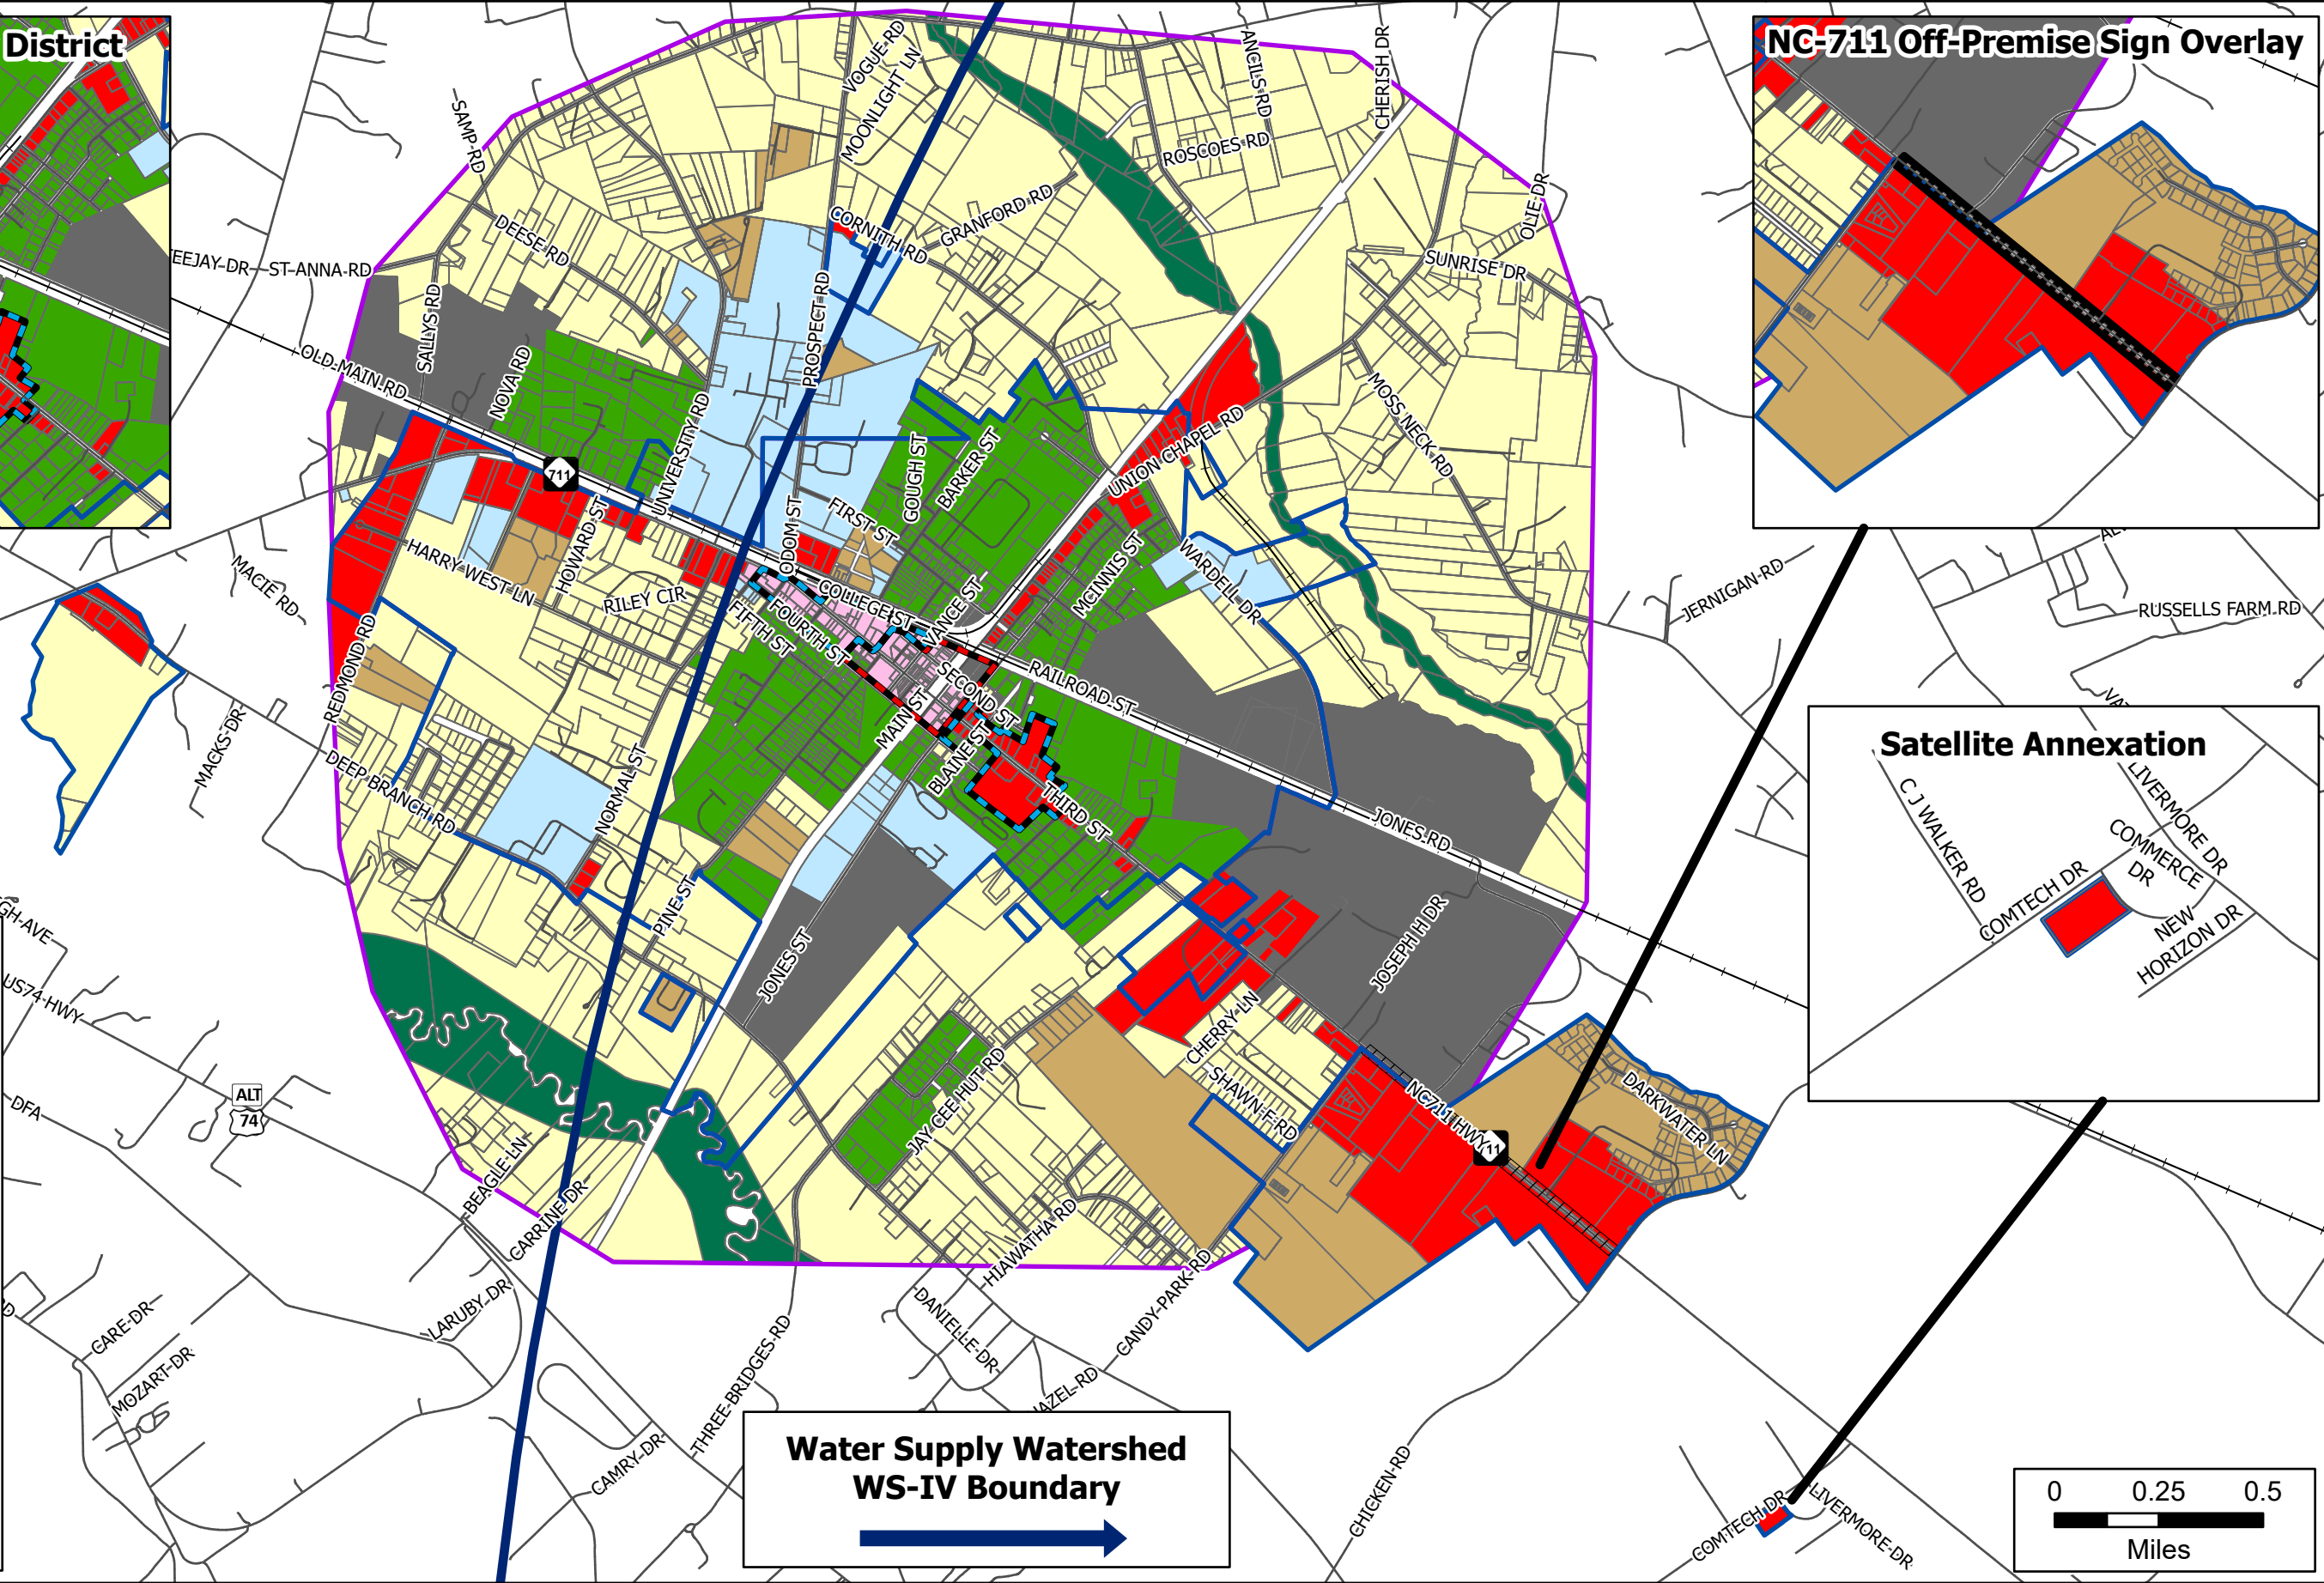

Legend

- Town Limits
- ETJ
- Railroads
- Existing Zoning
- C1
- C3
- I
- OI
- OS
- R10
- R20
- R8
- Overlay Districts
- CDO1
- CDO2
- NC711 Off-Premise Sign Overlay

**Water Supply Watershed
WS-IV Boundary**

➔

Adopted: May 4, 2009
Amended: September 5, 2023

Town of Pembroke Robeson County, North Carolina Zoning Classification

MAYOR: _____
CLERK: _____
DATE OF ADOPTION: _____

This is to certify that this is the official zoning map for the Town of Pembroke, North Carolina