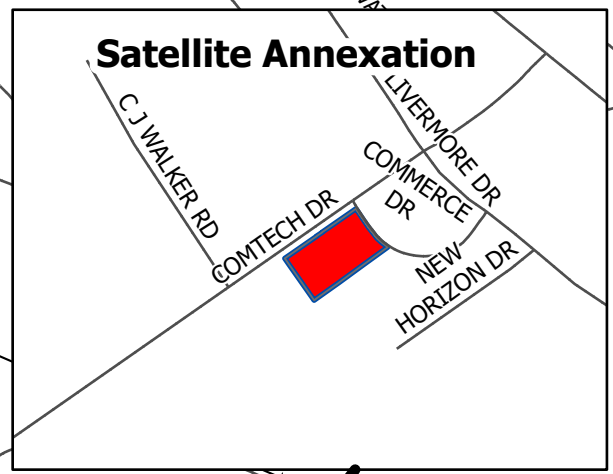

Legend

- Town Limits
- ETJ
- Railroads
- Existing Zoning
- C1
- C3
- I
- OI
- OS
- R10
- R20
- R8
- Overlay Districts
- CDO1
- CDO2
- NC711 Off-Premise Sign Overlay

**Water Supply Watershed
WS-IV Boundary**

➔

Adopted: May 4, 2009
Amended: September 5, 2023

Town of Pembroke Robeson County, North Carolina Zoning Classification

MAYOR: _____
CLERK: _____
DATE OF ADOPTION: _____

This is to certify that this is the official zoning map for the Town of Pembroke, North Carolina