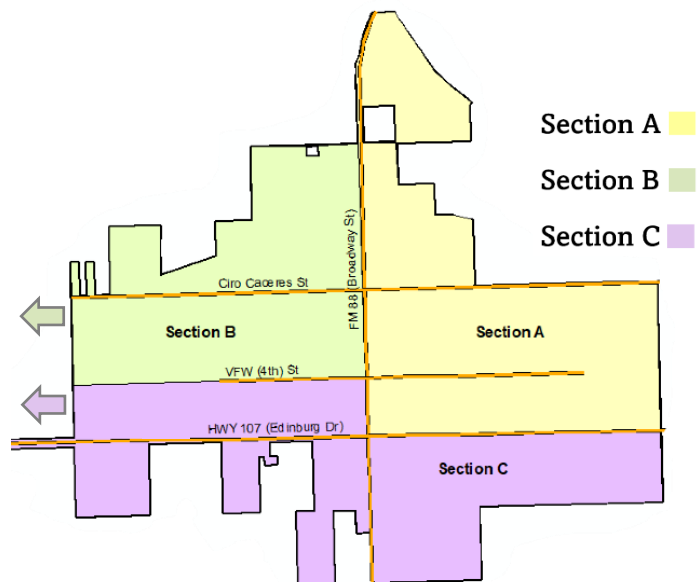

## Brush & Bulk Collection

Sunday	Monday	Tuesday	Wednesday	Thursday	Friday	Saturday
	1	2	3	4	5	6
7	8	9	10	11	12	13
14	15	16	17	18	19	20
21	22	23	24	25	26	27
28	29	30				

### Specifications for Collection:

- Place the bulk items or brush in the Parkway, away from vehicles in case of damage during pick-up
- Brush must be placed neatly, no longer than 6 feet in length and 6 inches in diameter
- No metal, stones, root balls, or vines will be collected.
- White goods and bulk items like water heaters, furniture, or mattresses can be collected. Place a few feet away from the brush

## Trash Bin Collection

Sunday	Monday	Tuesday	Wednesday	Thursday	Friday	Saturday
	1	2	3	4	5	6
7	8	9	10	11	12	13
14	15	16	17	18	19	20
21	22	23	24	25	26	27
28	29	30				

### Specifications for Collection:

- The City of Elsa has put together a schedule for both Brush & Bulk collection and Trash Bin collection
- Only rain down the drain, please keep trash including grass cuttings out of our drains