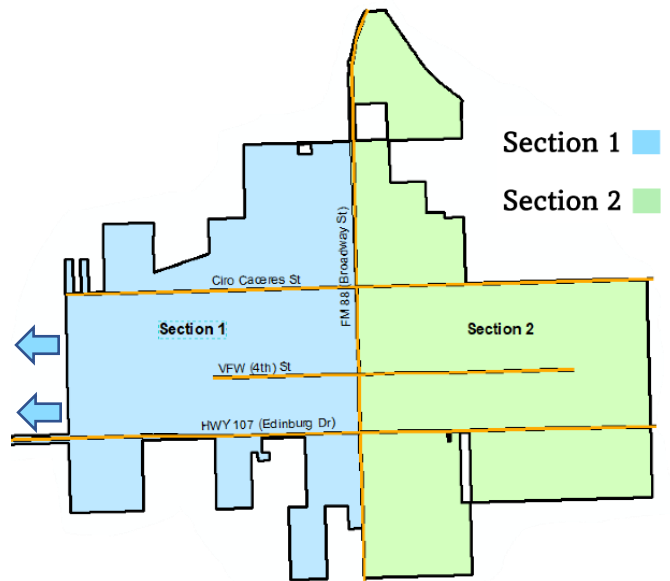

## Brush & Bulk Collection

Sunday	Monday	Tuesday	Wednesday	Thursday	Friday	Saturday
	1	2	3	4	5	6
7	8	9	10	11	12	13
14	15	16	17	18	19	20
21	22	23	24	25	26	27
28	29	30				

### Specifications for Collection:

- Place the bulk items or brush in the Parkway, away from vehicles in case of damage during pick-up
- Brush must be placed neatly, no longer than 6 feet in length and 6 inches in diameter
- No metal, stones, root balls, or vines will be collected.
- White goods and bulk items like water heaters, furniture, or mattresses can be collected. Place a few feet away from the brush

## Trash Bin Collection

Sunday	Monday	Tuesday	Wednesday	Thursday	Friday	Saturday
	1	2	3	4	5	6
7	8	9	10	11	12	13
14	15	16	17	18	19	20
21	22	23	24	25	26	27
28	29	30				

### Specifications for Collection:

- The City of Elsa has put together a schedule for both Brush & Bulk collection and Trash Bin collection
- Only rain down the drain, please keep trash including grass cuttings out of our drains