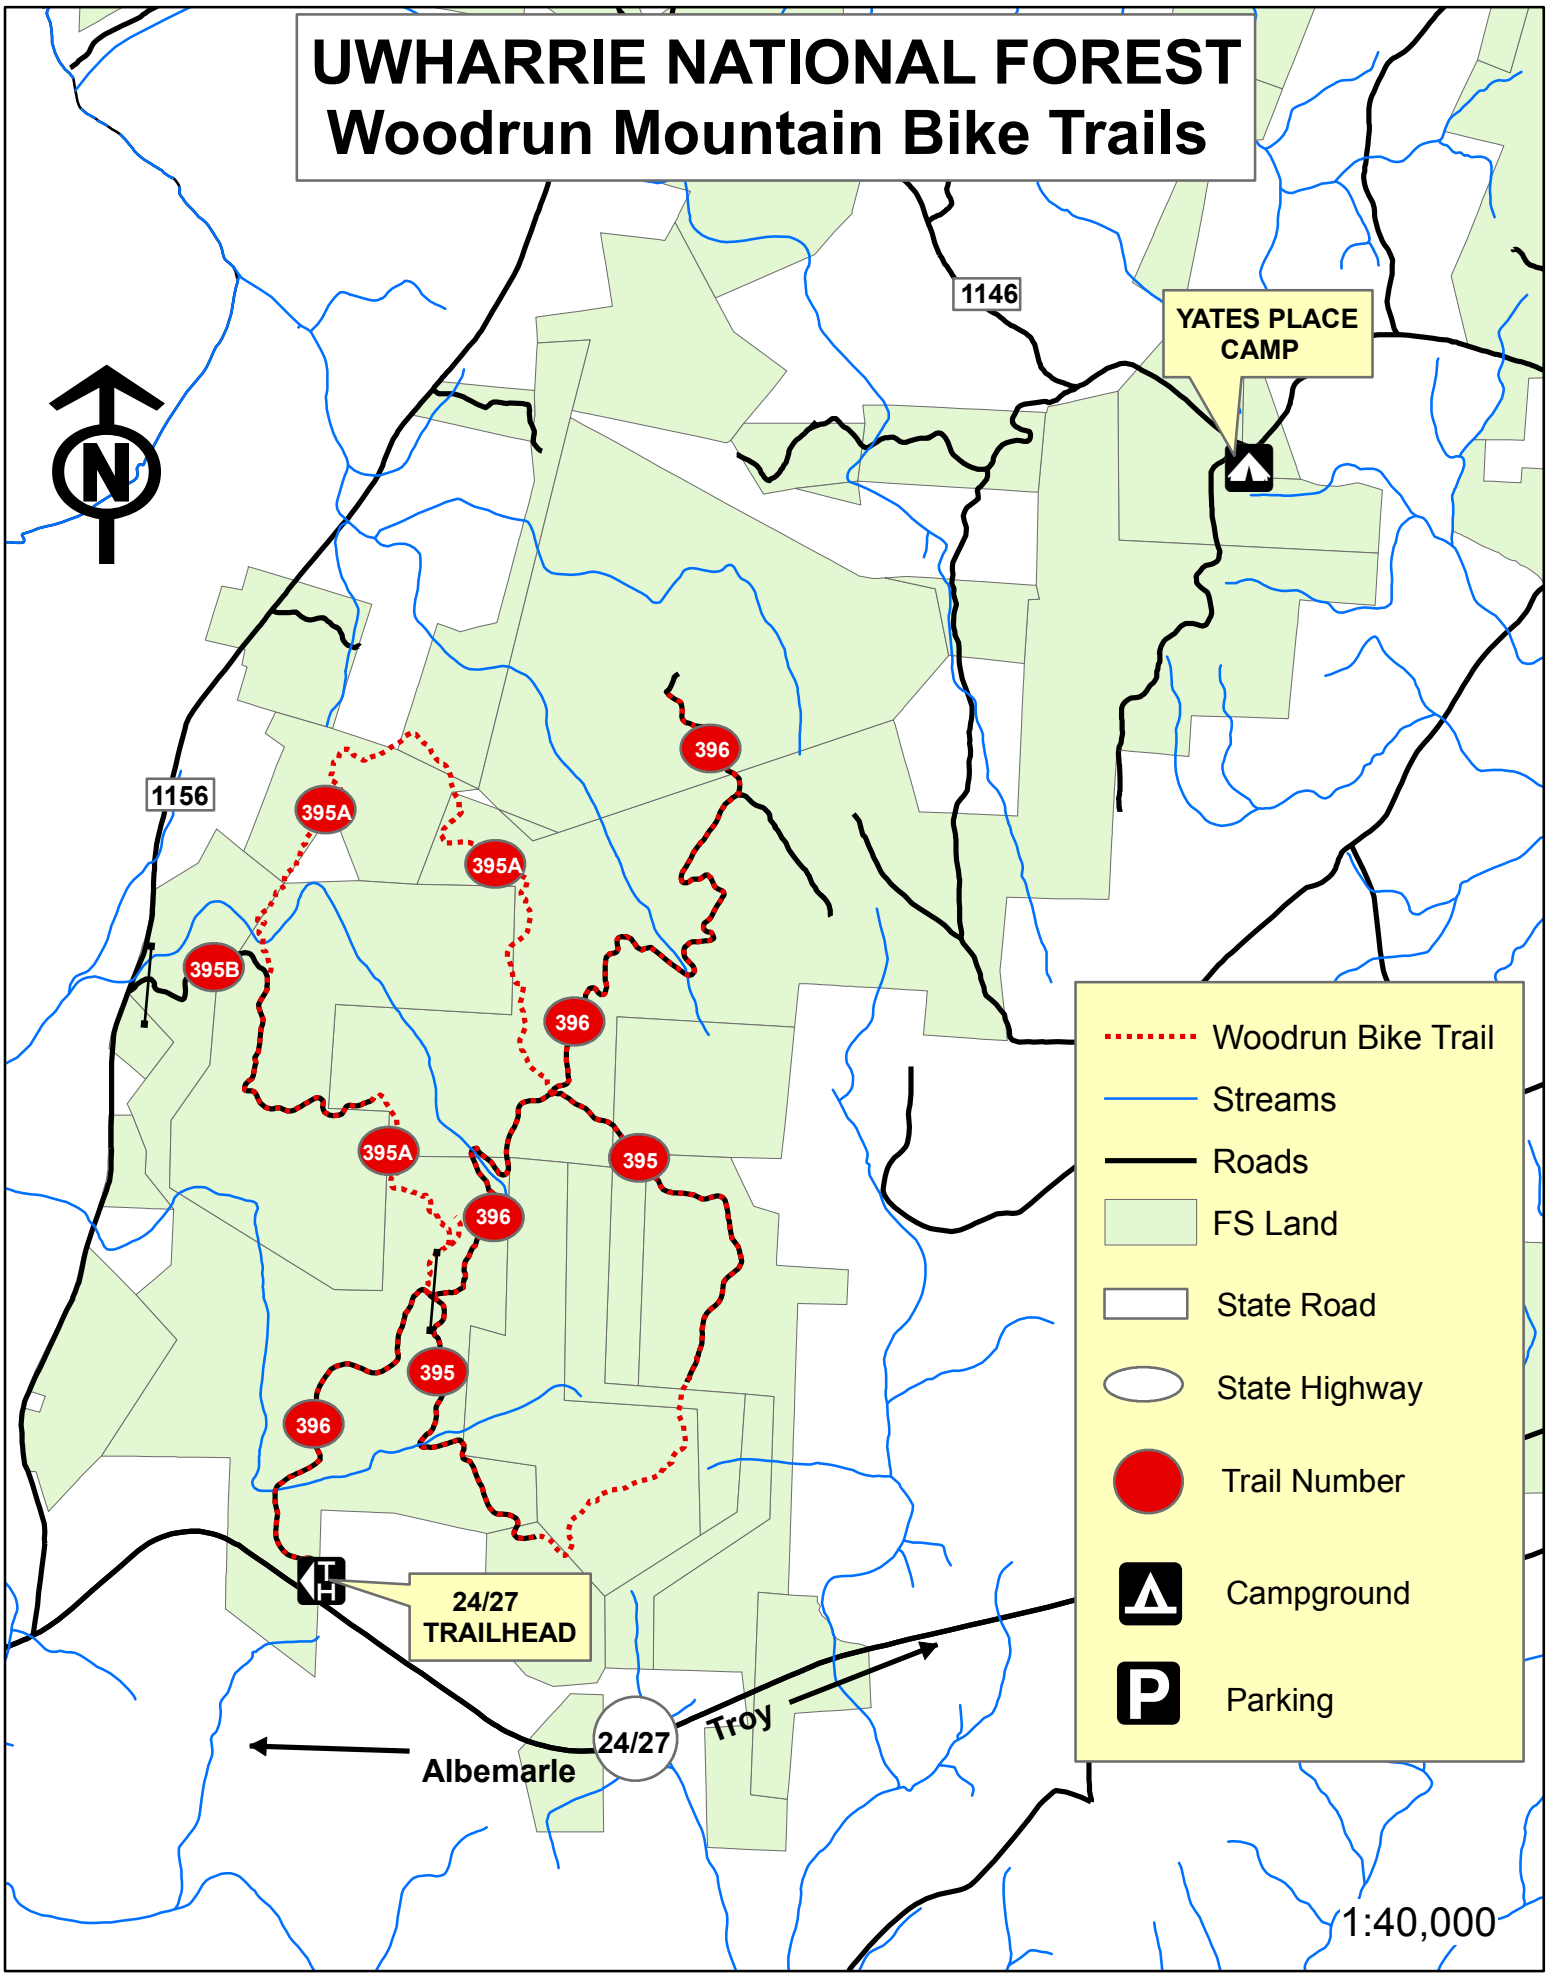

UWHARRIE NATIONAL FOREST Woodrun Mountain Bike Trails

- - - - - Woodrun Bike Trail
- Streams
- Roads
- FS Land
- State Road
- State Highway
- Trail Number
- ▲ Campground
- P Parking

24/27
TRAILHEAD

YATES PLACE
CAMP

24/27

Troy

Albemarle

1156

1146

1:40,000