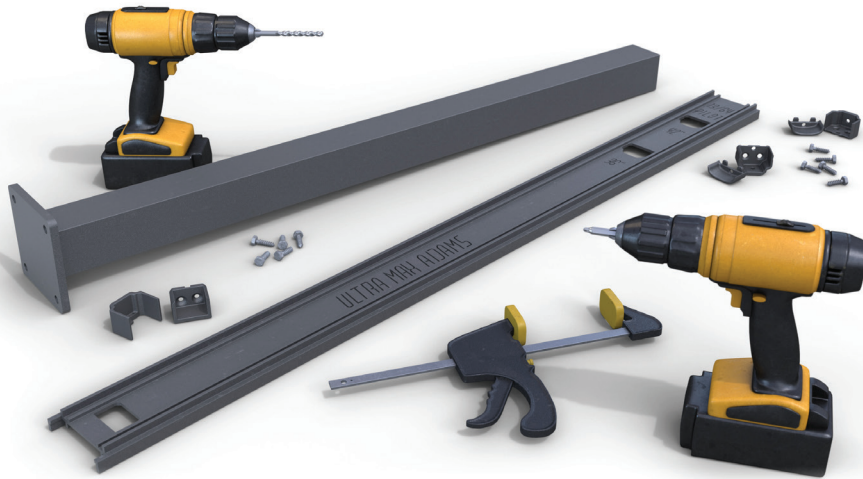

Aluminum Railing Solutions