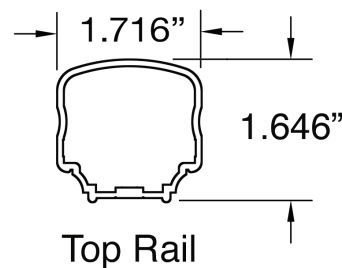

Lengths Available:

Porch:	4'	6'	8'
Stair:	6'	8'	

Colors Available:

All colors are applied with an exclusive Powercoat™ finish to resist harsh weather and heat, and meet AAMA 2604-5 Standards.

	Textured Black (stock)
	Textured Bronze (special order)
	Textured Khaki (special order)
	Textured White (special order)

4" POST SLEEVE (Cap & Base Trim Sold Separately)

HEIGHT	MODEL NUMBER	DESCRIPTION
38"	U438BK	Blank Aluminum Post Sleeve
44"	U444BK	Blank Aluminum Post Sleeve
54"	U454BK	Blank Aluminum Post Sleeve