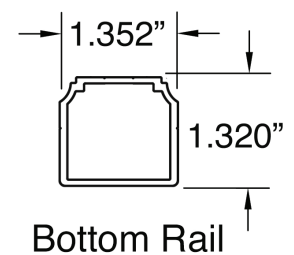

Colors Available:

All colors are applied with an exclusive Powercoat™ finish to resist harsh weather and heat, and meet AAMA 2604-5 Standards.

	Textured Black (stock)
	Textured Bronze (special order)
	Textured Khaki (special order)
	Textured White (special order)