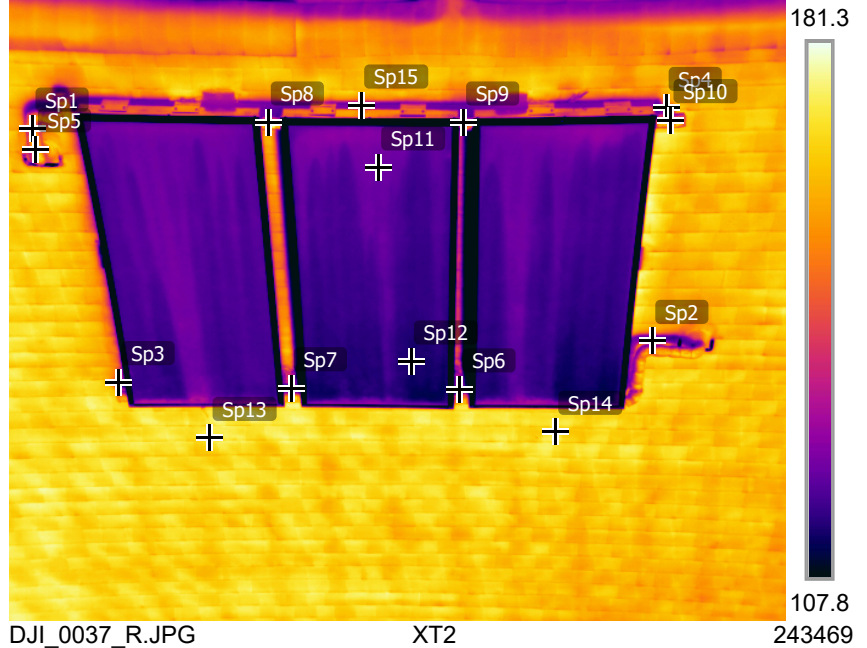

Note

DCIM/100MEDIA/DJI_0037_R.JPG

Quantitative Report
Equipment M210 RTK
Camera XT2

Edward@americandronesolution.com

470-755-7372

9/6/2019 7:40:08 AM