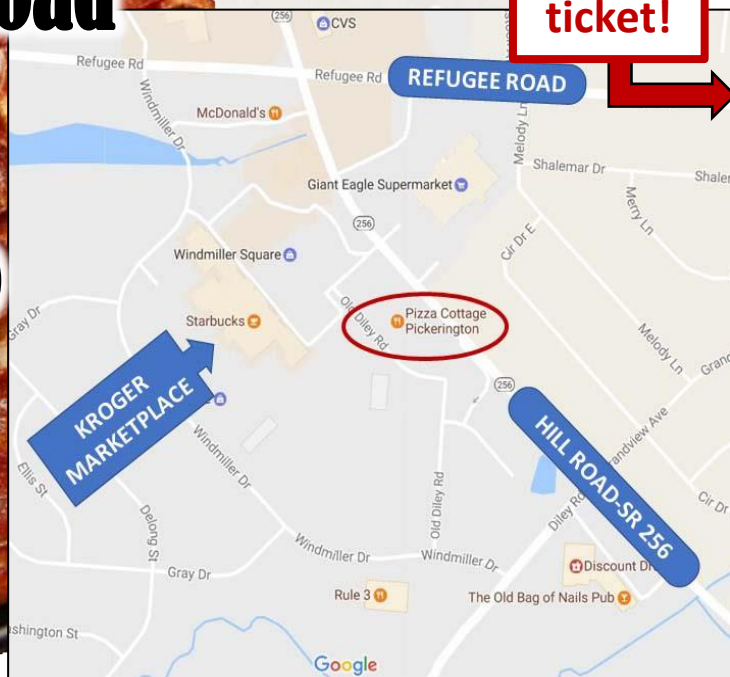

Take Your Family Out to Eat

and Support the

Reynoldsburg-Truro Historical Society!

Pizza Cottage Pickerington

1000 Old Diley Road

Faces State Route 256

(614) 856-3333

Wednesday, July 20

4:00 pm - 10:00 pm

You MUST present this flyer and this ticket!

Eat Pizza. Raise Dough.

EAT PIZZA. RAISE DOUGH FOR YOUR ORGANIZATION.

On the day of your event, Pizza Cottage will donate 10% of all pre-taxed, dine-in or carryout food sales (excludes alcohol, promotional discounts and tips) from any guest that brings this ticket with them the night of the event. Organizations should handout tickets prior to the night of the event.

We look forward to helping your organization.

(Present this ticket to your server on the date & time listed below)

Reynoldsburg-Truro Historical Society

Wednesday, July 20 | 4-10 p.m.

Pizza Cottage Pickerington | 1000 Old Diley Rd.