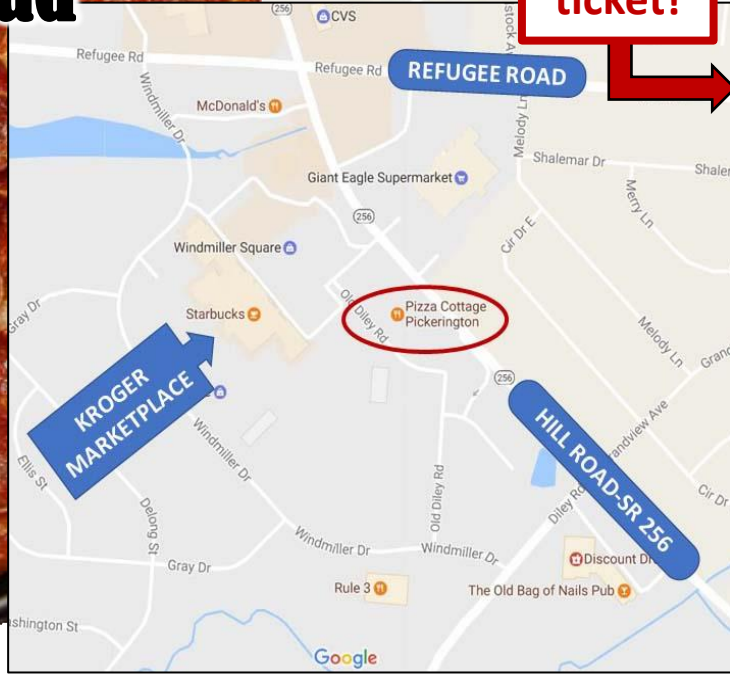

## 1000 Old Diley Road

*Faces State Route 256*

**614-856-3333**

**Wednesday, July 21**

**4:00 pm - 10:00 pm**

**You  
MUST  
present  
this  
flyer  
and  
this  
ticket!**

**We look forward to helping your organization.**

(Present this ticket to your server on the date & time listed below)

Reynoldsburg-Truro Historical Society

Wednesday, July 21 | 4-10 p.m.

Pizza Cottage Pickerington | 1000 Old Diley Rd.