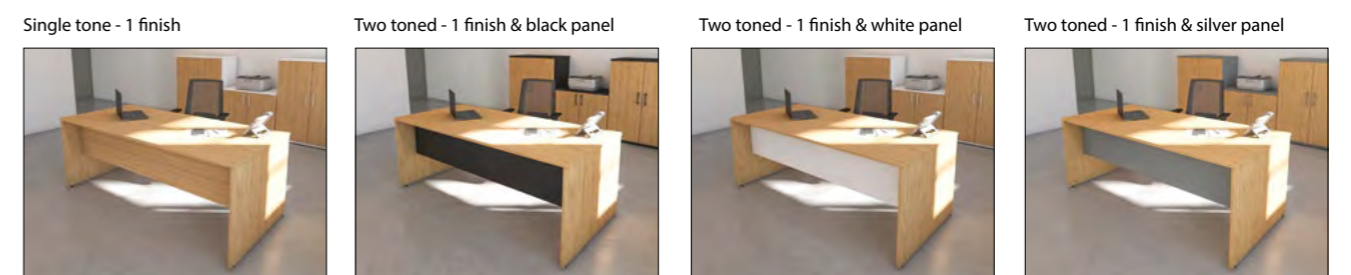

Codes for board finishes:
Walnut (N), Canadian Maple (CM), Japanese Ash (J), Beech (B), Light Oak (LO), Calva Oak (CO), Silver (S), Grey (G), White (W), Santiago Cherry (SC), Stone Oak (SO), Black (BL), Anthracite (AN), Dijon Walnut (DN), Verade Oak (VO), Mocha (M), Slate (ST) ***NEW FOR 2019*** Nebraska Oak (NO)

Codes for trim finishes:
White (W), Silver (S), Black (BL)