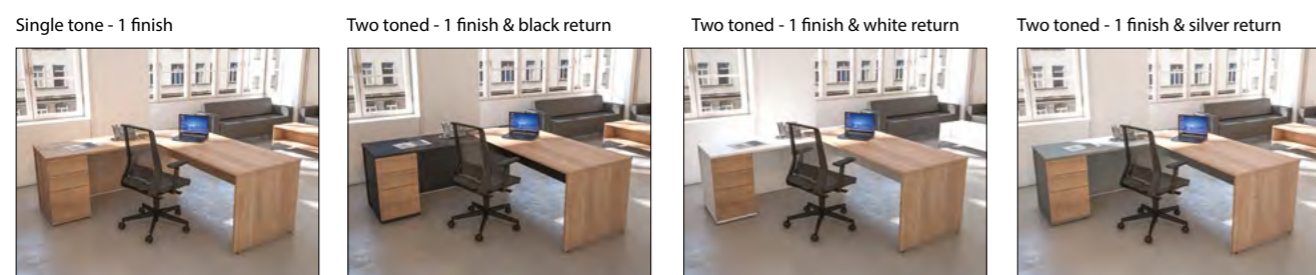

Code	Hand	W x D x H	Price £
MDSPW1416P	L or R	1400 x 1600 x 750	£803
MDSPW1616P	L or R	1600 x 1600 x 750	£809
MDSPW1816P	L or R	1800 x 1600 x 750	£814
MDSPW1818P	L or R	1800 x 1800 x 750	£822
MDSPW2018P	L or R	2000 x 1800 x 750	£827
MDSPW2020P	L or R	2000 x 2000 x 750	£835

Desk Colour Options - A single colour or a combination of any two Imperial board finishes

Codes for board finishes:
Walnut (N), Canadian Maple (CM), Japanese Ash (J), Beech (B), Light Oak (LO), Calva Oak (CO), Silver (S), Grey (G), White (W), Santiago Cherry (SC), Stone Oak (SO), Black (BL), Anthracite (AN), Dijon Walnut (DN), Verade Oak (VO), Mocha (M), Slate (ST) ***NEW FOR 2019*** Nebraska Oak (NO)

Codes for trim finishes:
White (W), Silver (S), Black (BL)

Executive Rectangular Workstation

Code	W x D x H	No Cable Flap	Inc Cable Flap	Price £
MDVDU129	1200 x 900 x 750	£350	£446	
MDVDU149	1400 x 900 x 750	£355	£452	
MDVDU169	1600 x 900 x 750	£360	£457	
MDVDU189	1800 x 900 x 750	£370	£465	

Desk Colour Options - A single colour or a combination of any two Imperial board finishes