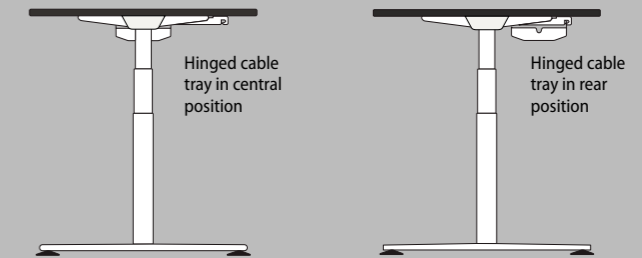

## Cable Tray Position

Freedom X cable trays can be mounted centrally or set back at the rear of the desk top for extended under desk space.