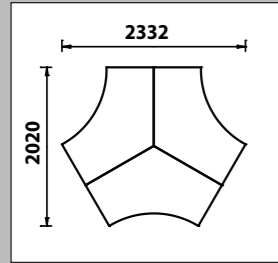

HCL-SEG36X
120° Segment Cluster