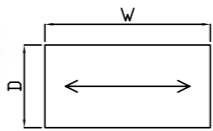

800mm Deep Goal Post VDU Workstation