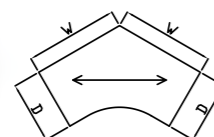

800mm Deep Segment Workstation

Code	W x D x H	Price
HCL-SEG38X	800 x 1200 x 665-965	£928

Codes for board finishes:
Walnut (N), Canadian Maple (CM), Japanese Ash (J), Beech (B), Light Oak (LO), Calva Oak (CO), Silver (S), Grey (G), White (W), Santiago Cherry (SC), Stone Oak (SO), Black (BL), Anthracite (AN), Dijon Walnut (DN), Verade Oak (VO), Mocha (M), Slate (ST) ***NEW FOR 2019*** Nebraska Oak (NO)

Codes for trim finishes:
White (W), Silver (S), Black (BL), Grey (G)