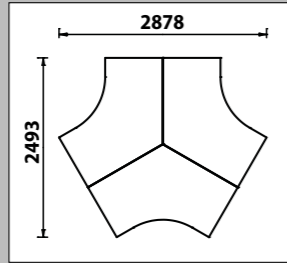

HCL-SEG38X
120° Segment Cluster