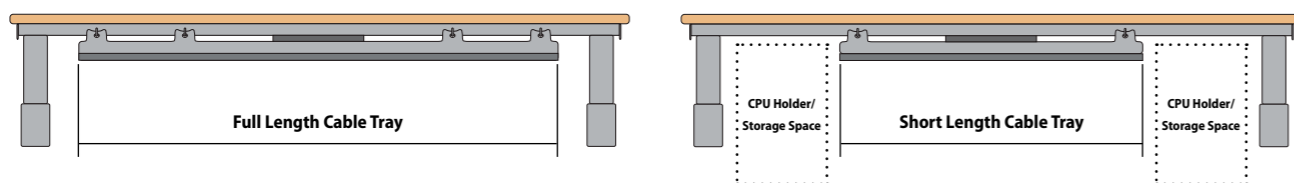

Freedom Cable Management & Components

Horizontal cable management on the Freedom individual desks are facilitated by the use of optional 'drop down' cable trays, which can be hinged down on both sides to facilitate access into the cable trays from the front or rear of the desk.

Cable trays can be specified 'full' length or 'short'. The intention behind the 'short' cable trays is to leave a space at either end of the desk top to accommodate CPU holders or Personal Storage solutions.

All cable trays can be mounted either centrally under the desk top or off-set towards the rear of the desk top if more knee space is required.

Upper Full Length Cable Tray

Code	To suit Frame Size	Price £
FRXCT10	1000 - full length	£52
FRXCT12	1200 - full length	£54
FRXCT14	1400 - full length	£55
FRXCT16	1600 - full length	£63
FRXCT18	1800 - full length	£64

Upper Short Cable Tray

Code	To suit Frame Size	Price £
FRXCT12CPU	1200 - short length	£49
FRXCT14CPU	1400 - short length	£50
FRXCT16CPU	1600 - short length	£54
FRXCT18CPU	1800 - short length	£55

Lower Cable Tray

Code	Description	Price £
FRXLCT10	1000 - underframe	£90
FRXLCT12	1200 - underframe	£93
FRXLCT14	1400 - underframe	£93
FRXLCT16	1600 - underframe	£108
FRXLCT18	1800 - underframe	£108
FRXLCT-END	End Caps - supplied in pairs	£33

Codes for board finishes:
Walnut (N), Canadian Maple (CM), Japanese Ash (J), Beech (B), Light Oak (LO), Calva Oak (CO), Silver (S), Grey (G), White (W), Santiago Cherry (SC), Stone Oak (SO), Black (BL), Anthracite (AN), Dijon Walnut (DN), Verade Oak (VO), Mocha (M), Slate (ST) ***NEW FOR 2019*** Nebraska Oak (NO)

Codes for trim finishes:
White (W), Silver (S), Black (BL)

Freedom Cable Management & Components

Lower Cable Tray

Code	Description	Price £
FRXLCT10	1000 - underframe	£90
FRXLCT12	1200 - underframe	£93
FRXLCT14	1400 - underframe	£97
FRXLCT16	1600 - underframe	£119
FRXLCT18	1800 - underframe	£141

Mass Cable Shroud

Code	Description	Price £
FRXMCS	Cable shroud for adjoining underframes	£180
FRXLP	Link Plates for leg spacing	£12

End Leg Infill Panel

Code	Description	Price £
FRXMFCIP	MFC infill panel supplied as singles	£92
FRXSIP	steel infill panel supplied as singles	£81

Cable Chain

Code	Description	Price £
FRXCC	lower to upper cable tray	£70

Memory Electric Control Switch

Code	Description	Price £
FRXMS	Memory electric control switch	£54

Codes for board finishes:
Walnut (N), Canadian Maple (CM), Japanese Ash (J), Beech (B), Light Oak (LO), Calva Oak (CO), Silver (S), Grey (G), White (W), Santiago Cherry (SC), Stone Oak (SO), Black (BL), Anthracite (AN), Dijon Walnut (DN), Verade Oak (VO), Mocha (M), Slate (ST) ***NEW FOR 2019*** Nebraska Oak (NO)

Codes for trim finishes:
White (W), Silver (S), Black (BL)