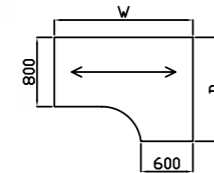

Cantilever Radial Workstation

Right hand shown

Code	Hand	W x D x H	Price
HCL-SPW14X	L or R	1400 x 1200 x 665-965	£896
HCL-SPW16X	L or R	1600 x 1200 x 665-965	£898
HCL-SPW18X	L or R	1800 x 1200 x 665-965	£906