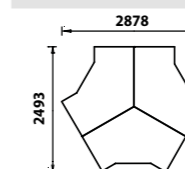

1630mm desks are suitable as an end of run desk for Pure Bench

Wave Workstation

Right hand shown

Code	Hand	W x D x H	Price £
PW10	L or R	1000 x 1000 x 725	£263
PW12	L or R	1200 x 1000 x 725	£279
PW14	L or R	1400 x 1000 x 725	£294
PW16	L or R	1600 x 1000 x 725	£311
PW1630	L or R	1630 x 1000 x 725	£316

1630mm desks are suitable as an end of run desk for Pure Bench

Double Wave Workstation

Code	Hand	W x D x H	Price £
PDW12	-	1200 x 1000 x 725	£294
PDW14	-	1400 x 1000 x 725	£307
PDW16	-	1600 x 1000 x 725	£318

Radial Workstation

Right hand shown

Code	Hand	W x D x H	Price £
PSPW14	L or R	1400 x 1200 x 725	£408
PSPW16	L or R	1600 x 1200 x 725	£428

Segment Workstation

Code	Hand	W x D x H	Price £
PSEG38	-	1200 x 800 x 725	£428