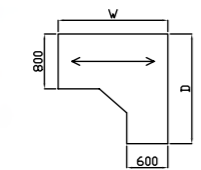

Code	Hand	W x D x H	Price £
PCSPW14	L or R	1400 x 1600 x 725	£538
PCSPW16	L or R	1600 x 1600 x 725	£550