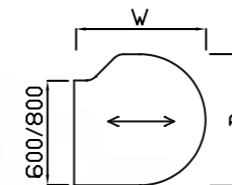

## Conference Links and Meeting Tables

Conference  
Extension Link

Code	Hand	W x D x H	Grain	Price £
PCEL12FB	-	1200 x 600 x 725	FB	£326
PCEL12LR	-	1200 x 600 x 725	LR	£326
PCEL16FB	-	1600 x 600 x 725	FB	£350
PCEL16LR	-	1600 x 600 x 725	LR	£350

Conference Link

Code	W x D x H	Grain	Price £
PCONL-6	800 x 800 x 725	LR	£326
PCONL	1000 x 1000 x 725	LR	£350

PCONL-6 for 600mm deep desking / PCONL for 800mm deep desking

Tear Drop  
Conference Link

Code	Hand	W x D x H	Grain	Price £
PTD-6	L or R	800 x 800 x 725	LR	£326
PTD	L or R	1000 x 1000 x 725	LR	£350