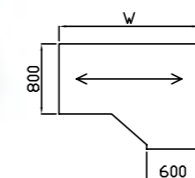

Segment Workstation

Right hand shown

Code	Hand	W x D x H	Price £
PSPW14	L or R	1400 x 1200 x 725	£408
PSPW16	L or R	1600 x 1200 x 725	£428