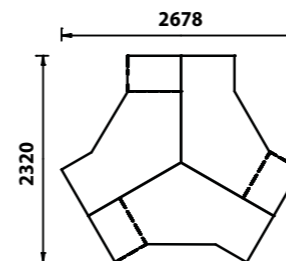

Codes for board finishes:
Walnut (N), Canadian Maple (CM), Japanese Ash (J), Beech (B), Light Oak (LO), Calva Oak (CO), Silver (S), Grey (G), White (W), Santiago Cherry (SC), Stone Oak (SO), Black (BL), Anthracite (AN), Dijon Walnut (DN), Verade Oak (VO), Mocha (M), Slate (ST) ***NEW FOR 2019*** Nebraska Oak (NO)

Codes for trim finishes:
White (W), Silver (S), Black (BL)