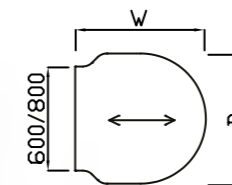

Code	W x D x H	Grain	Price £
PCONL-6	800 x 800 x 725	LR	£326
PCONL	1000 x 1000 x 725	LR	£350

PCONL-6 for 600mm deep desking / PCONL for 800mm deep desking