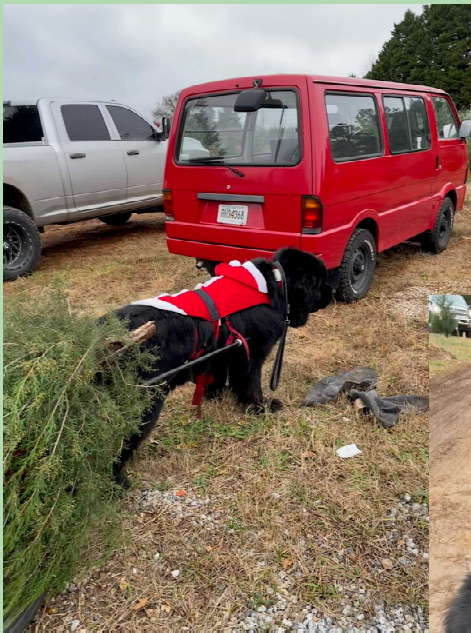

# 1st ANNUAL **CHRISTMAS TREE PULL**

Boyd Mountain Christmas Tree Farm

445 Boyd Farm Road, Waynesville, NC 28785

**NOVEMBER 18th**  
**11:00 am - 4:00 pm**

*Dress in your Christmas Attire, bring your Newfs and carts, and join us!*

## WHAT TO EXPECT

Bring your dog and cart (if your dog is used to carting) and enjoy being an ambassador for the breed by pulling visitors selected trees to their cars...a truly unique experience!

Come see our working newfoundlands pulling their hearts out with wagging tails and lots of breed ambassadors sharing hugs and photo ops, along with public education about our gentle giants!  
Come join us and create a magical holiday family tradition!