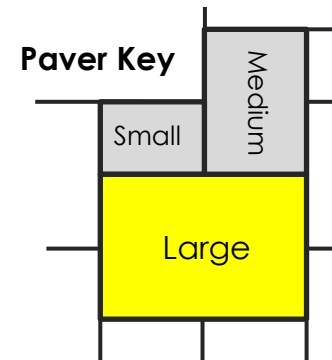

Date Order Placed _____ **Estimated Installation Date** To Be Determined

Method of Payment _____ **Payment Rec'd by** _____

LARGE PAVER – actual size 13" X 15 3/4"

10 Lines / 22 Characters per line

Characters include letters, spaces, numbers and symbols.

Position and size of graphic or image can be customized.

PLEASE INDICATE YOUR
LETTERING STYLE PREFERENCE:

B
BLOCK

I
ITALICS

Please note: This grid is NOT actual size but is a guide
to show how many characters will fit on a large paver.
The actual surface size of a large paver is 13 3/4" X 16 1/2"
See information on page 1 regarding font style and size.