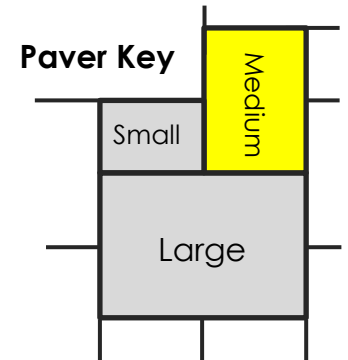

# MEDIUM PAVER – actual size - 13 1/4" X 7 3/4"

6 Lines / 18 Characters per Line

Characters include letters, spaces, numbers and symbols.

Position and size of graphic or image can be customized.

**PLEASE INDICATE YOUR  
LETTERING STYLE PREFERENCE:**