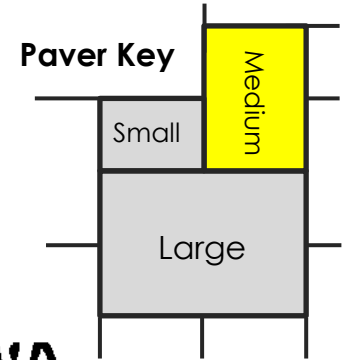

Estimated Installation Date To Be Determined

Method of Payment _____ **Payment Rec'd by** _____

MEDIUM PAVER – actual size - 13 1/4" X 7 3/4"
 Characters include letters, spaces, punctuation, numbers and symbols.
Please indicate approximate position of graphic, if necessary.