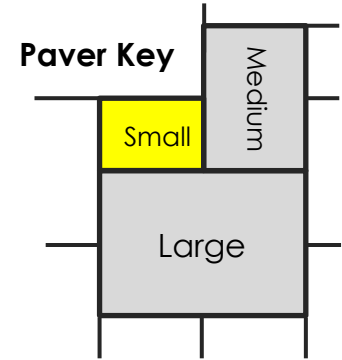

Date Order Placed _____ **Estimated Installation Date** To Be Determined

Method of Payment _____ **Payment Rec'd by** _____

SMALL PAVER - actual size 6 1/2" X 7 3/4"

5 Lines / 12 Characters per Line

Characters include letters, spaces, numbers and symbols.

Position and size of graphic or image can be customized.

PLEASE INDICATE YOUR LETTERING STYLE PREFERENCE:

B
BLOCK

I
ITALICS

Please note: This grid is NOT actual size but is a guide to show how many characters will fit on a Small paver.