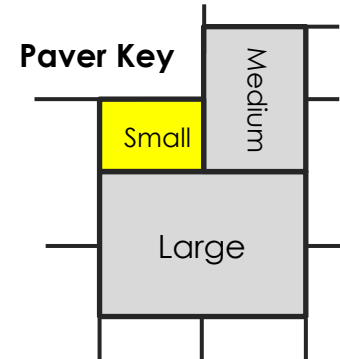

SMALL PAVER - actual size 6 3/8" X 7 3/4"

5 Lines / 12 Characters per Line

Characters include letters, spaces, numbers and symbols.

To include a graphic, please use other small paver form.

PLEASE INDICATE YOUR LETTERING STYLE PREFERENCE:

B ☐
BLOCK

I ☐
ITALICS

Please note: This grid is NOT actual size but is a guide to show how many characters will fit on a Small paver.

The actual surface size of a small paver is 6 3/8" X 7 3/4"

See information on page 1 regarding font style and letter size.