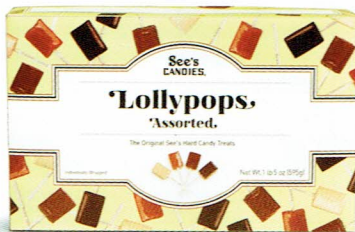

Truffles

Wonderfully decadent and rich.

1 lb \$22.50 #902

Assorted Peppermints

Creamy mint treats in milk
and dark chocolate.

8 oz \$9.95 #358

Assorted Molasses Chips

Crispy wafers covered in milk
and dark chocolate.

8 oz \$9.95 #360

Assorted Lollypops

Vanilla, Butterscotch, Café Latté and Chocolate.
Approximately 30 lollypops.

1 lb 5 oz \$19.00 #296

Peanut Brittle

Buttery, crunchy and irresistible.

1 lb 8 oz \$19.60 #355