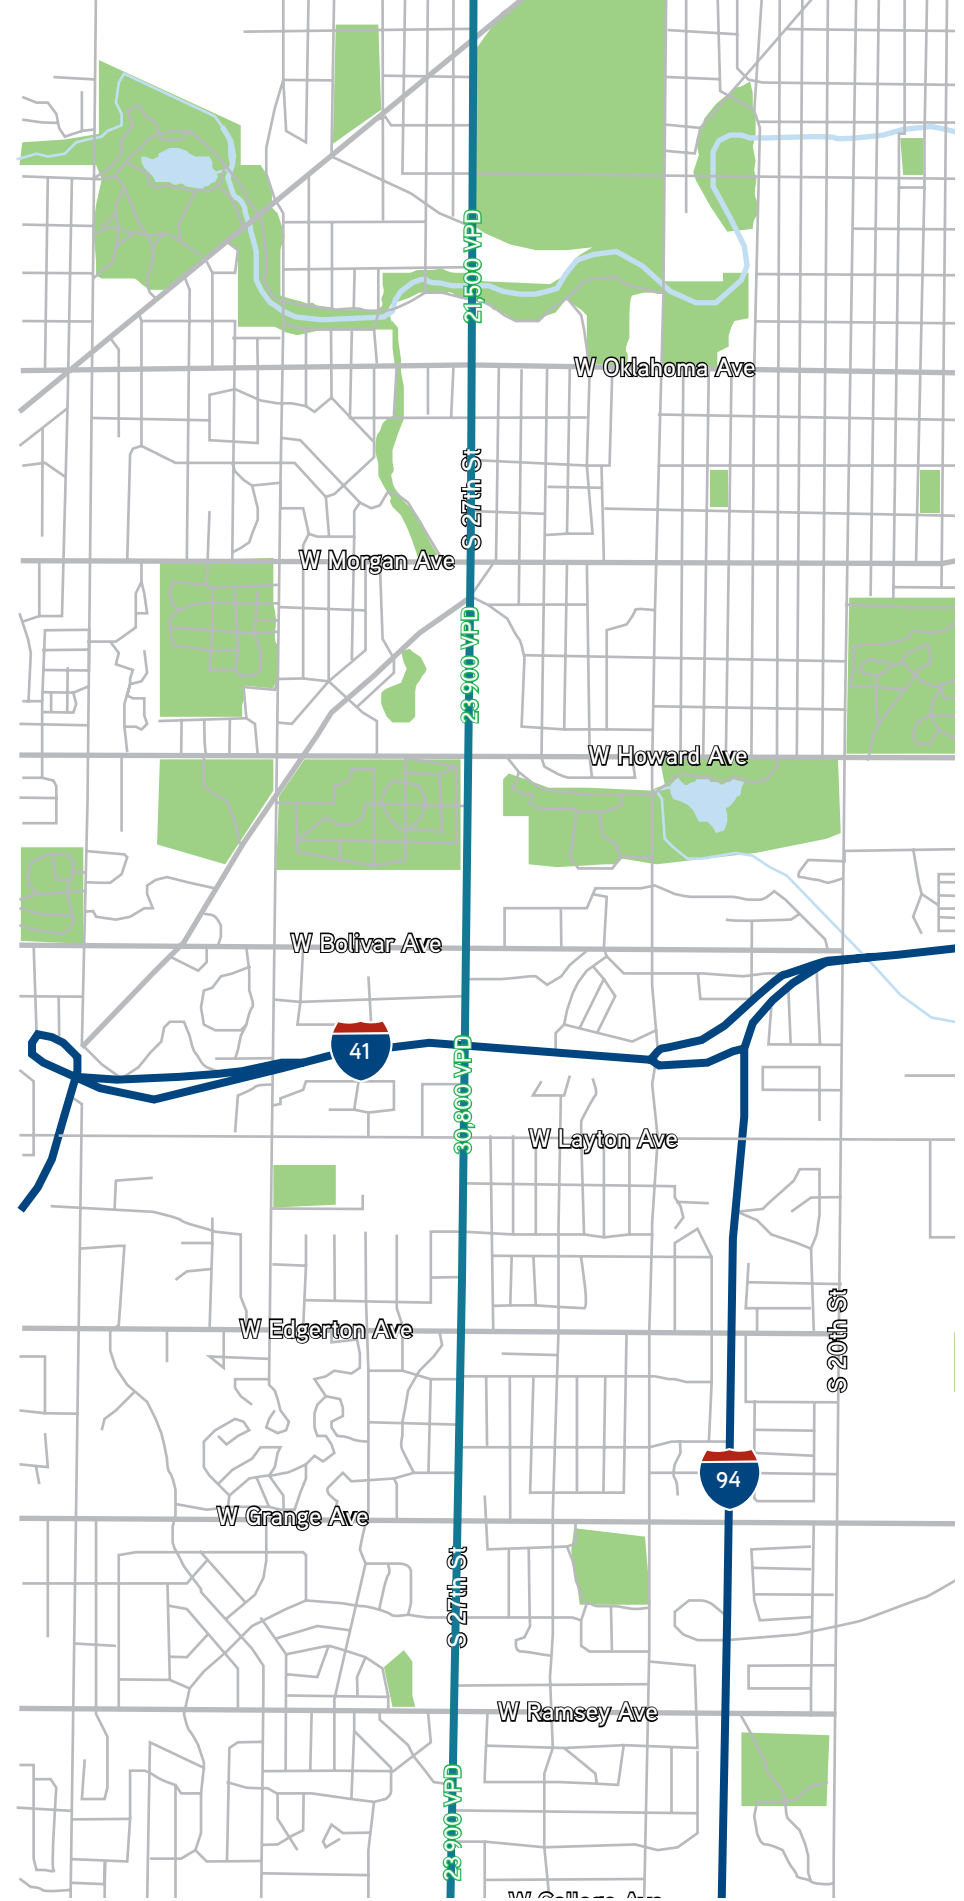

S 27TH STREET BUSINESS DISTRICT

S 27th Street Corridor Demographics

- 101,375** POPULATION
- \$49,837** MEDIAN INCOME
- 860** # OF BUSINESSES

Sources: US Census Bureau, ESRI Demographic Data

10-Minute Drive Time Demographics

- 233,516** POPULATION
- \$56,448** MEDIAN INCOME
- 6,291** # OF BUSINESSES

Sources: US Census Bureau, ESRI Demographic Data

27th Street Business District | www.hh41.org
 4647 S 27th Street | Milwaukee, WI 53221

4 MILES
 TO MITCHELL INTERNATIONAL AIRPORT

THE GATEWAY TO FOUR CITIES

FRANKLIN • GREENFIELD • OAK CREEK • MILWAUKEE

NOTABLE AREA STATISTICS

6,904,670 ANNUALLY / 18,917 DAILY
 TRAVELLERS THROUGH MITCHELL INTERNATIONAL AIRPORT
 In 2017 (2.18% increase year over year)

TRAFFIC COUNTS

36,800 TOTAL VPD | 21,700 VPD / 15,700 VPD on LAYTON AVE from the EAST / WEST
 16,700 VPD on COLLEGE AVE | 9,700 VPD on BOLIVAR AVE / COLD SPRING RD
 6,400 VPD on GRANGE AVE | 4,700 DAILY ENTRIES FROM HWY 894