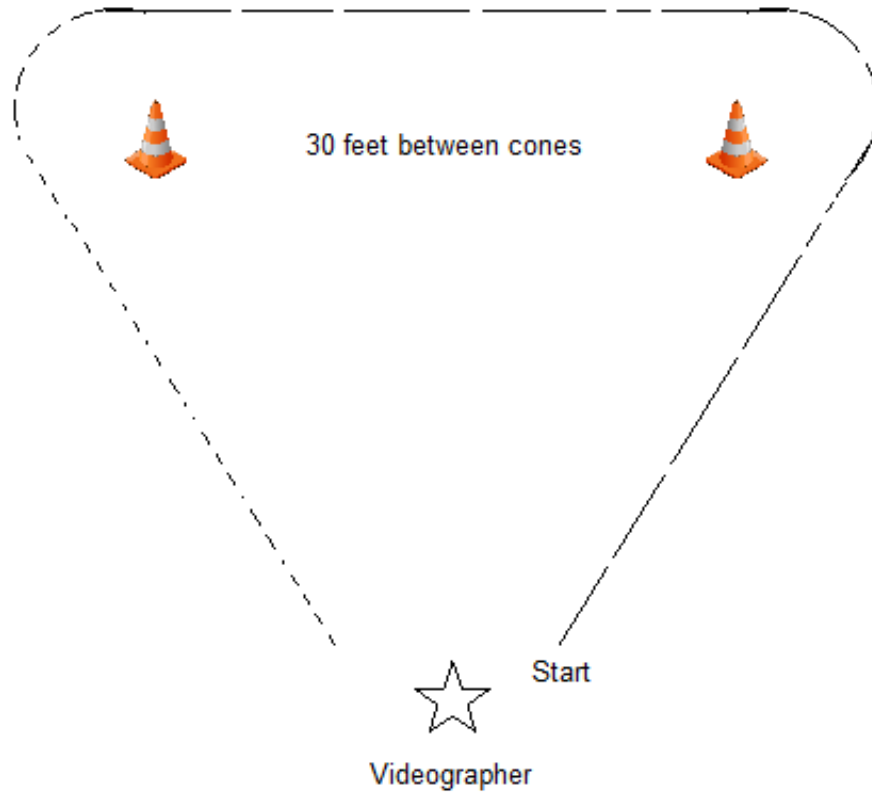

### All Ranch Conformation

1. State exhibitor and horse name.
2. Trot away from videographer
3. Trot around corner and to second cone
4. Walk around corner and straight to judge
5. Set up for inspection.
6. Videographer will take two laps around horse starting at left side and panning around horse. (Be sure to capture entire horse in video including head).