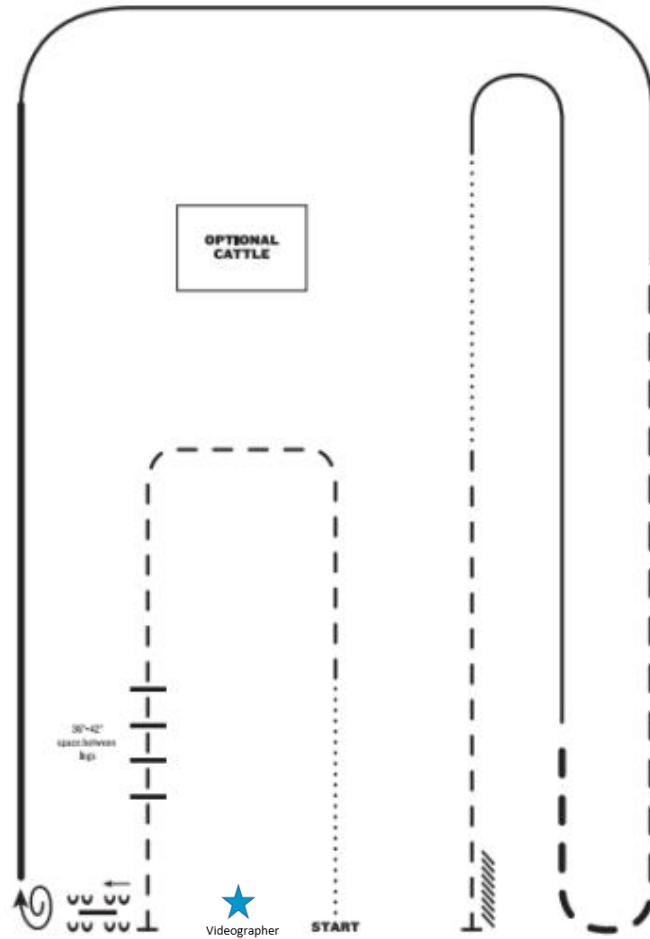

iRanchHorse Buckle Series 2023 - Show #3

Walk Trot Lope Ranch Riding Pattern: Open, Amateur, Amateur Select, Green Horse & Youth

RANCH RIDING - PATTERN 12

LEGEND

.....	Walk
.....*	Extended Walk
- - -	Trot
- - - -	Extended Trot
— — —	Lope
— — — —	Extended Lope
|||||	Back
W	Lead Change