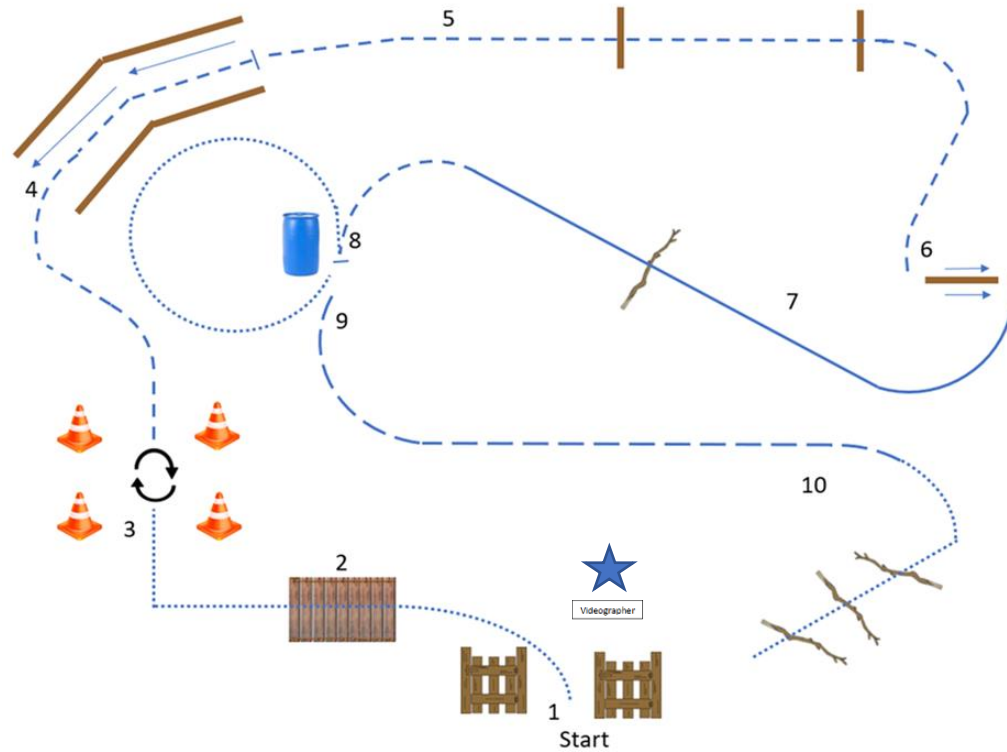

iRanchHorse Buckle Series 2023 - Show #3

Walk Trot Lope Ranch Trail Pattern:

Open, Amateur, Amateur Select, Green Horse & Youth

1. Work Gate (Right hand push)
2. Walk to bridge, cross bridge
3. Walk as shown, 360 right
4. Trot, trot to end of chute, stop & back chute
5. Trot, trot two poles
6. Stop and sidepass pole left
7. Lope right lead, lope pole, break to trot
8. Stop at barrel, pick up item and extended walk circle as shown, replace item
9. Extended trot
10. Walk, Walk scattered logs/poles