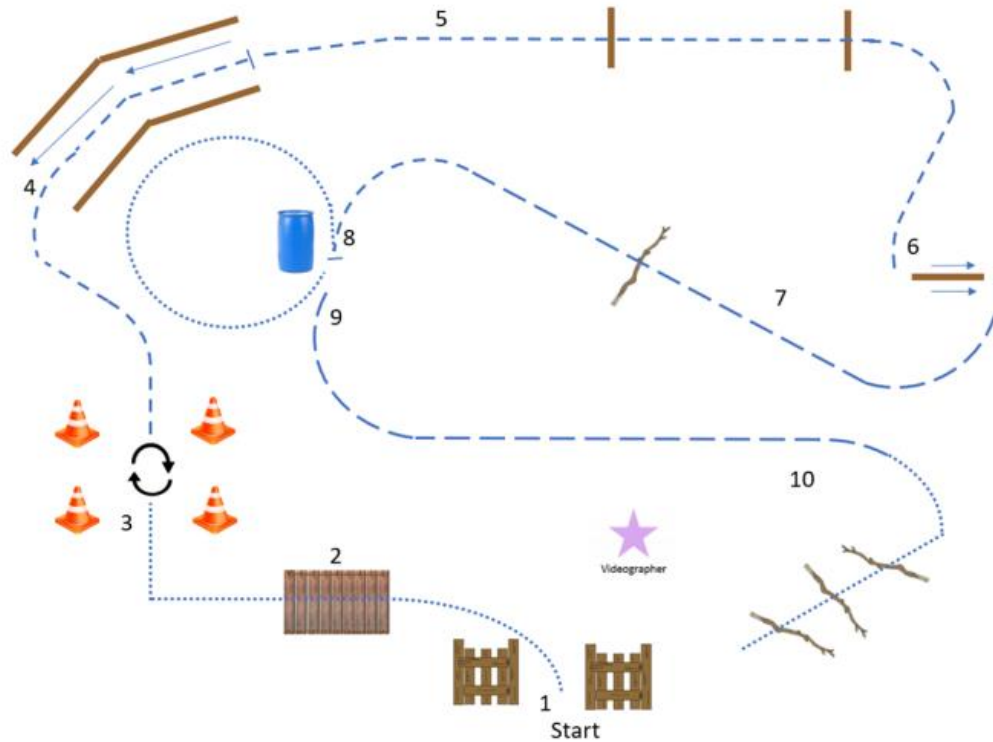

## iRanchHorse Buckle Series 2023 - Show #3

### Walk Trot Ranch Trail Pattern: Green Horse W/T, Green Rider & Short Stirrup

1. Work Gate (right hand push)
2. Walk to bridge, cross bridge
3. Walk as shown, 360 right
4. Trot, trot to end of chute, stop & back chute
5. Trot, trot two poles
6. Stop and sidepass pole left
7. Extended trot, extended trot pole, slow to trot
8. Stop at barrel, pick up item and extended walk circle as shown, replace item
9. Extended trot
10. Walk, Walk scattered logs/poles