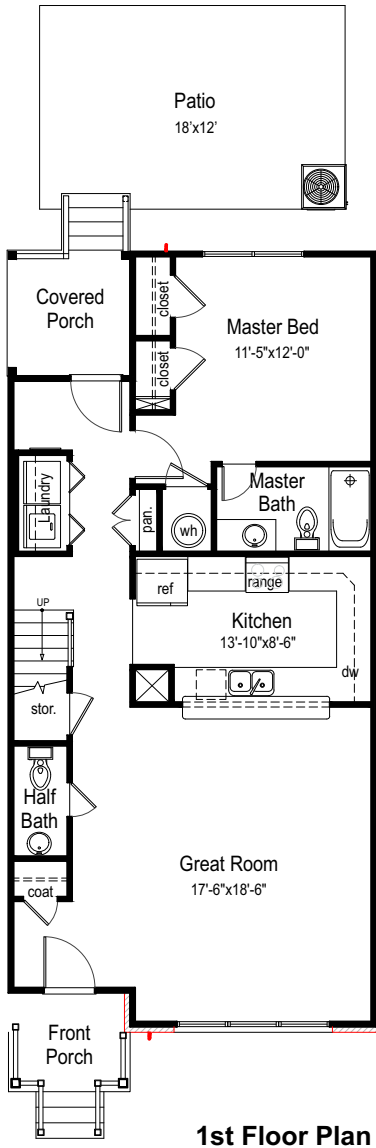

The Hollands

2219 Perry Street

Disclaimer: Design and features are shown for presentation purpose only. Actual plan, design and features may vary.

Conceptual View

Single Family Townhome

1st Floor: 923 sf
 2nd Floor: 592 sf
 Total: 1,515 sf

- 3 Bedrooms with 1st Floor Master
- 2 1/2 Baths
- Laundry in 1st floor

- Down payment assistance available
- Single Family Homes for First Time Home buyers
- Low Interest Rate Mortgage
- EarthCraft certified and Energy Star Appliances

Finishes

- Cladding: Brick & HardiePlank
- Windows: Wood in front; Vinyl on sides and rear
- Roofing: Fiberglass Shingles
- Flooring:
 - Wood in 1st floor
 - Carpet in 2nd floor
 - Vinyl in kitchen, bathroom, laundry