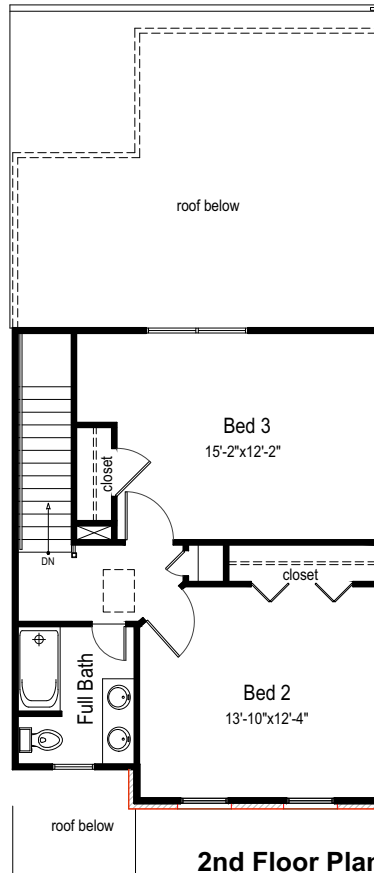

Finishes

- Cladding: Brick & HardiePlank
- Windows: Wood in front; Vinyl on sides and rear
- Roofing: Fiberglass Shingles
- Flooring:
  - Wood in 1st floor
  - Carpet in 2nd floor
  - Vinyl in kitchen, bathroom, laundry