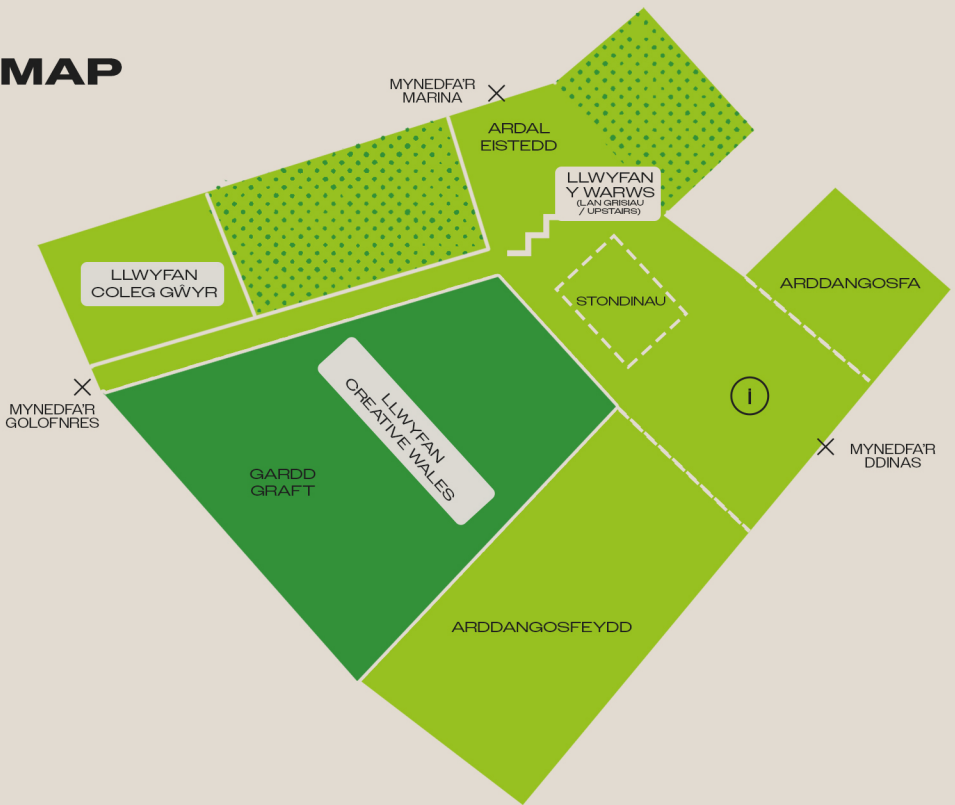

MAP

SUT I GYRRAEDD GETTING HERE

Lleoliad

Ffordd Ystumllwynarth
Ardal Forwrol
Abertawe, SA1 3RD

Bws

Mae'r orsaf fysiau 5 munud o gerdded i ffwrdd o'r Amgueddfa. Gallwch drefnu'oh taith drwy ddefnyddio gwefan Traveline Cymru neu drwy ffonio eu llinell gymorth ar 0800 464 0000.

Ar y trêrn

Mae Abertawe ar brif lein Paddington Llundain. Mae cysylltiadau gwych hefyd i Gaerfyrddin a'r gorllewin, ac i orsafoedd y canolbarth ar lein Calon Cymru.

Mewn car

Gadewch yr M4 wrth gyffordd 42 tua'r gorllewin neu gyffordd 47 tua'r dwyrain, a dilynwch yr arwyddion brown. Mae'r Amgueddfa ar Ffordd Ystumllwynarth, drws nesaf i LC, sef Canolfan Hamdden Abertawe. Os ydych yn defnyddio teclyn llywio â lloeren, defnyddiwch y cod post SA1 3ST. Mae nifer o feysydd parcio talu ac arddangos o fewn pellter cerdded i'r Amgueddfa.

Location

Oystermouth Road
Maritime Quarter
Swansea, SA1 3RD

Bus

The Swansea City Bus Station is a short 5-minute walk from the Museum. For the latest times and information please see the Travaline website or phone 0800 464 0000 for further information.

Train

Swansea is served by mainline services to London, Paddington. There are also links with Carmarthen and West Wales and station in Mid Wales via the Heart of Wales line.

By Car

From outside Swansea, exit the M4 at junction 42 and follow the brown signs. From inside Swansea, the Museum is located on Oystermouth Road next to the LC, Swansea's Leisure Complex. For satellite navigation purposes use the post code SA1 3ST. There are several pay and display car parks situated just a short walk from the Museum.