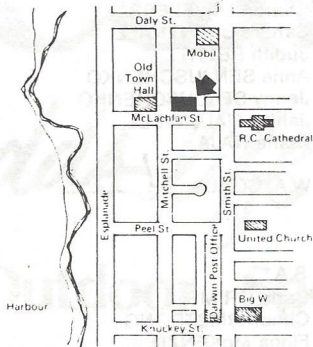

**DARWIN
DAY
TOURS**

BOOKINGS & ENQUIRIES:

PHONE 81 8403

P.O. Box 4467,
Darwin, N.T.

- **SUNSET TOWN TOUR**
  Departs 4 p.m. Monday to Saturday. Duration 3 hours approx.
  Cost: Adults $10, Children $5. A friendly and informative introduction to the capital of the Top End.
- **SUNRISE WILDLIFE TOUR**
  Departs 6 a.m. Monday to Saturday. Duration 5 hrs approx.
  (Quality lunch, fruit and refreshments provided). Cost: Adults $30, Children under 14 years $15. AAAA
- **SUNRISE WILDLIFE TOUR**
  Departs 6 a.m. Monday to Saturday. Duration 5 hrs approx.
  (Snack incl). Cost: Adults $20, Children $10. A flora and fauna tour designed for the early hours when our wildlife is out and about.

**GOOD LUCK TO ALL WOMEN
SOCCER PLAYERS**
From

**HOUSE OF
DANIEL**

Specialising in Jewellery,
cups & trophies
& general engraving

6 Edmunds St
Darwin
PHONE: 81 8785

Contact Mr D.V. Marks   Commissioner of Oaths
(N.T.)

This is a service recommended to all