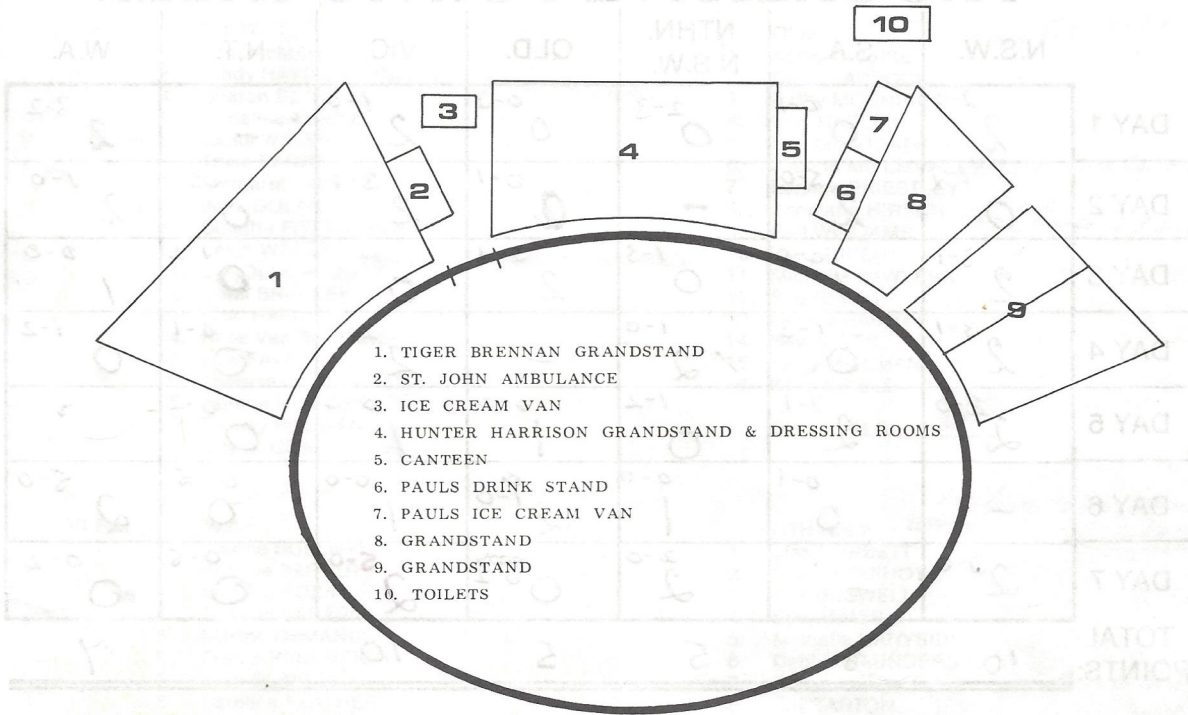

GROUND AREA

(right) (middle) (left)

Theresa Taylor Barbara Easton Sharon Pedler

These three girls were selected from the N.T. Championships held in Alice Springs in June this year.

These players play in defensive positions.

PROGRESSIVE POINTS TABLE

	N.S.W.	S.A.	NTHN. N.S.W.	QLD.	VIC.	N.T.	W.A.
DAY 1	2²⁻⁰	0⁰⁻¹	0²⁻³	0⁰⁻²	2¹⁻⁰	-	2³⁻²
DAY 2	0¹⁻²	2⁵⁻⁰	-	2⁰⁻¹	2²⁻¹	0⁰⁵	2¹⁻⁰
DAY 3	2³⁻¹	1⁰⁻⁰	0¹⁻³	2²⁻¹	0	0¹⁻²	1⁰⁻⁰
DAY 4	2³⁻¹	0¹⁻³	2¹⁻⁰	-	2²⁻¹	0⁰⁻¹	0¹⁻²
DAY 5	2²⁻⁰	2²⁻¹	0¹⁻²	1⁰⁻⁰	1⁰⁻⁰	0⁰⁻²	-
DAY 6	-	0⁰⁻¹	1⁰⁻⁰	2¹⁻⁰	1⁰⁻⁰	0⁰⁻⁵	2⁵⁻⁰
DAY 7	2²⁻⁰	-	2²⁻⁰	0⁰⁻²	2⁵⁻⁰	0⁰⁻⁵	0⁰⁻²
TOTAL POINTS:	60	5	5	5	10		17

SHELL DALY ST. SELF SERVE

OPEN SEVEN DAYS A WEEK 7 AM - 11 PM

FULL WORKSHOP FACILITIES - YOUR AUTHORISED REGO CENTRE:-

TOWING SERVICE

SUPER SPECIAL

12 VOLT CAR BATTERIES TO SUIT
HOLDEN
FALCON
VALIANT
SMALL TOYOTAS
DATSUN

$50.00