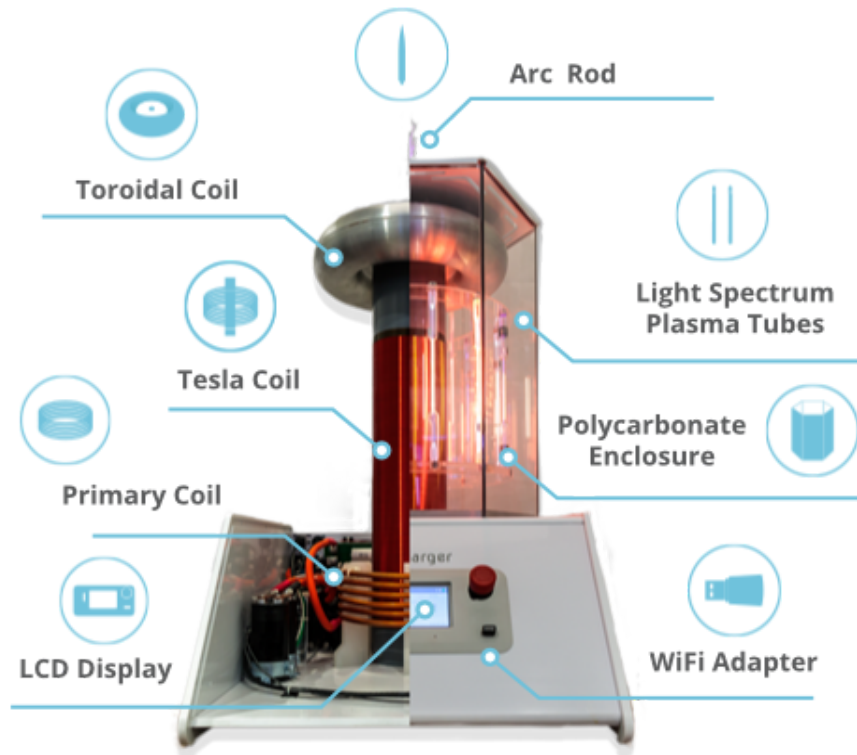

Skin

Wrinkle Free (15)

Sleep

Sleep Support (16)

Spine & Pelvis

Hip Support (14)
Scoliosis Support (14)

The Biocharger is an advanced energy device designed to enhance physical and mental performance by restoring the body's natural energy balance. This gentle process supports the body's native ability to rejuvenate, improve focus, and maintain energy throughout the day. A dynamic blend of light, frequency, voltage, and electromagnetic waves creates an environment that encourages resonance and cellular optimization. By stimulating the body's natural energy flow, this modality aims to support healing, boost vitality, reduce stress, and improve overall well-being.

Primary Coil The variable magnetic field is generated by the primary coil which produces a charge on the positive and negative ions surrounding the body's cell membranes.

Tesla Coil A Tesla coil produces an electromagnetic field through the spiraled electric current. Voltage modulates cellular permeability, stimulating membrane channels to deliver nutrients and cofactors to support and enhance cell signalling, detoxification, and metabolic activities.