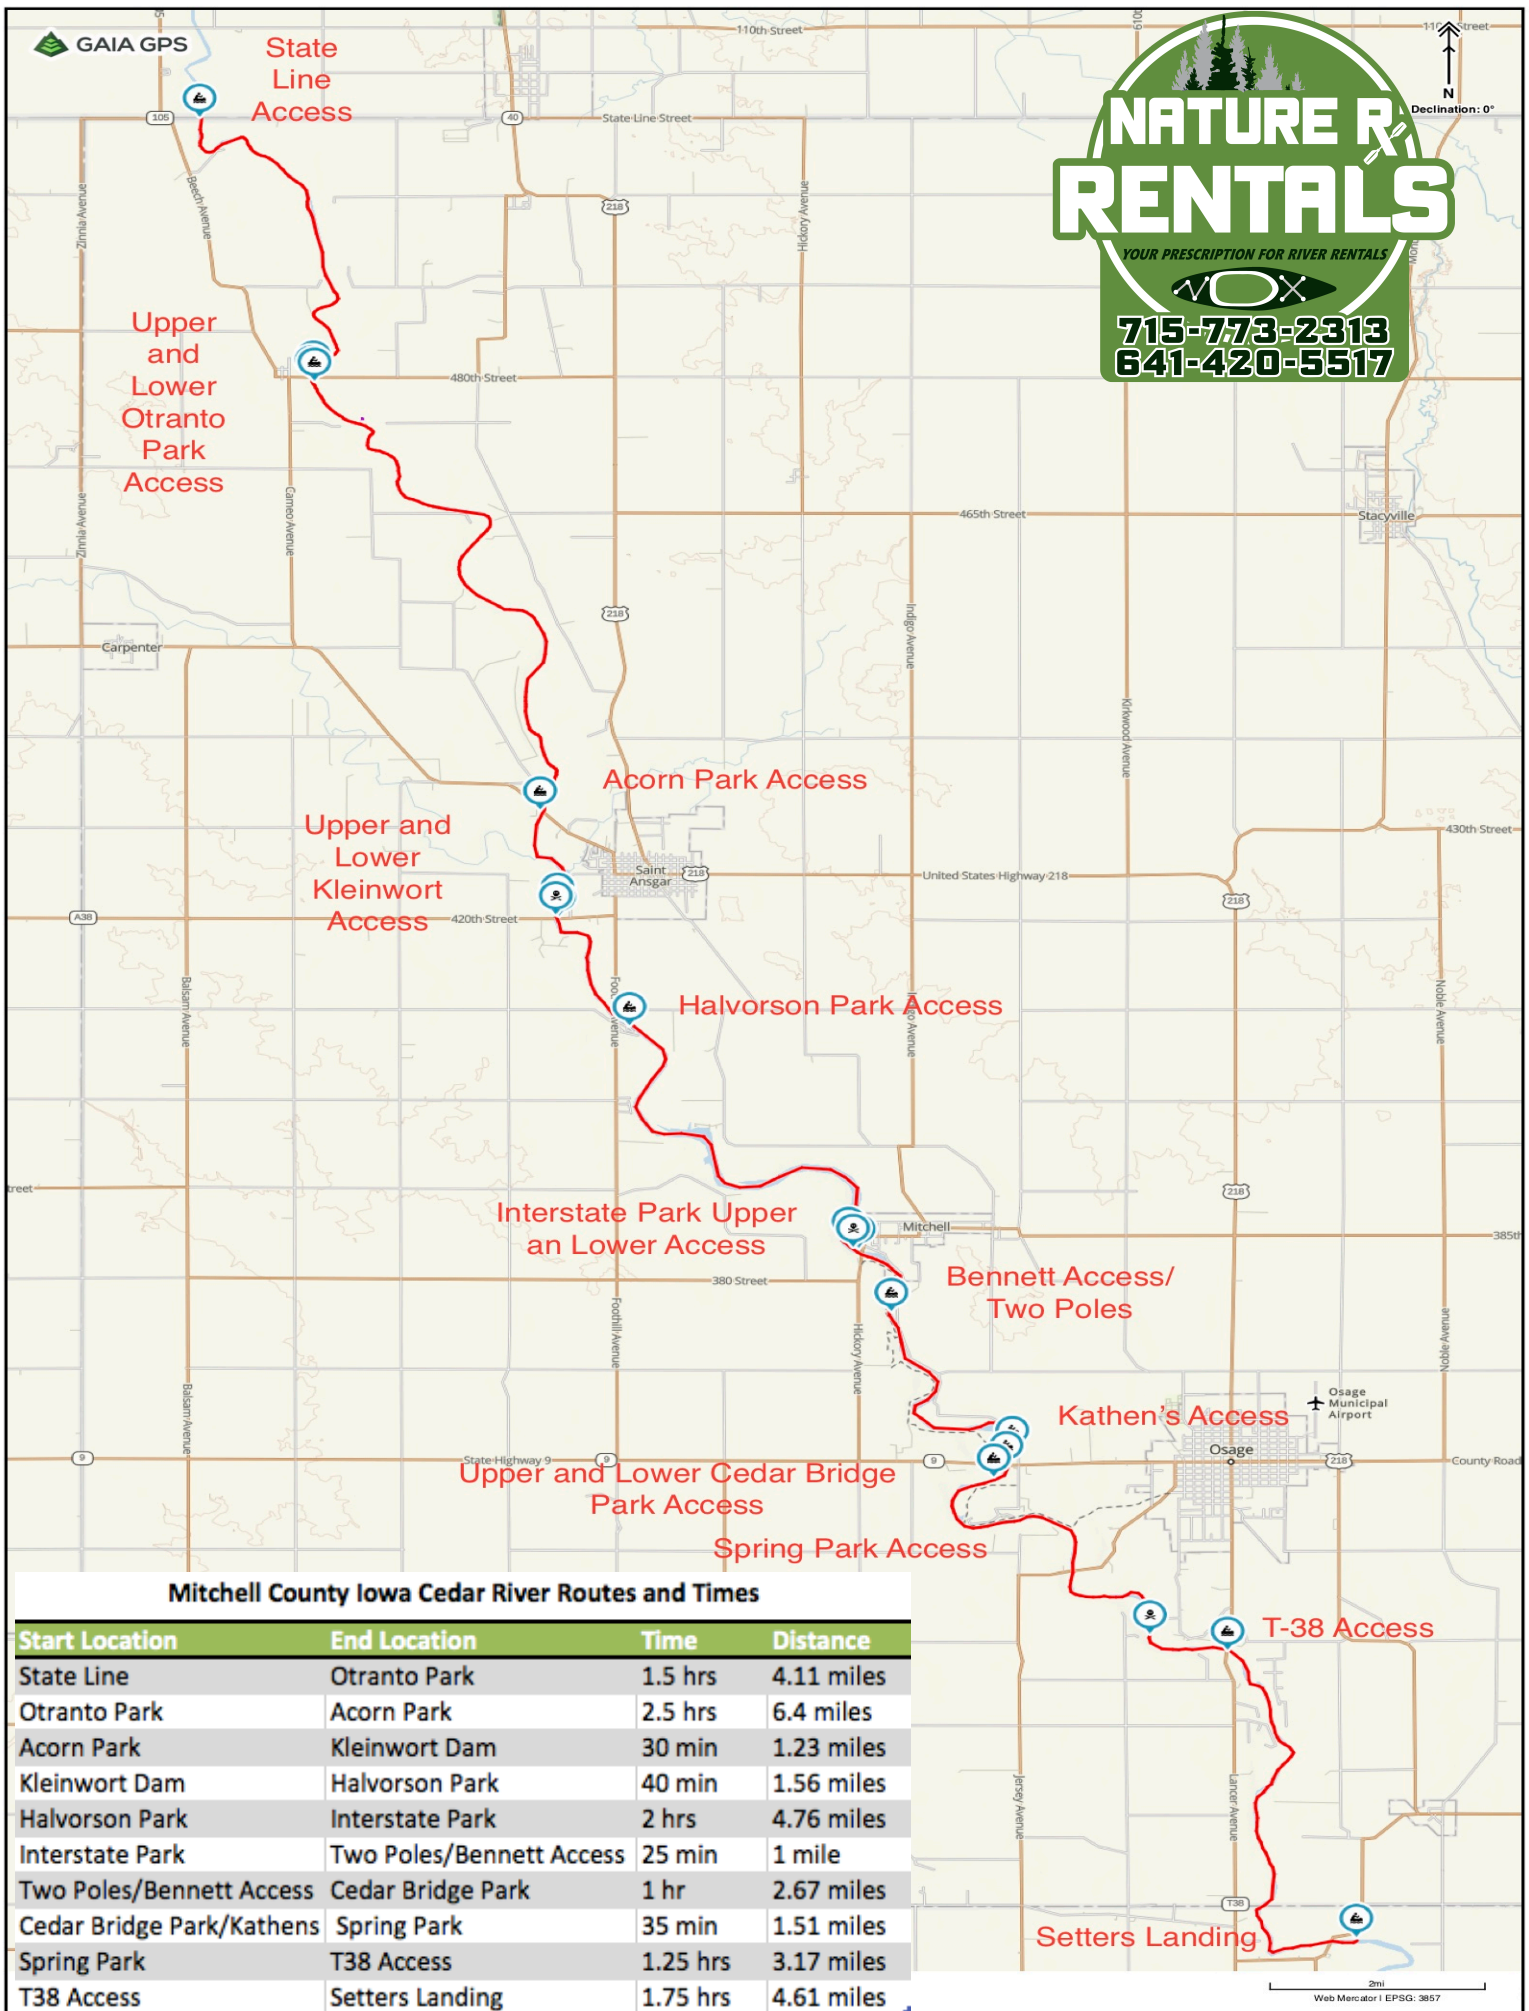

NATURE RENTALS
 YOUR PRESCRIPTION FOR RIVER RENTALS
 VOX
 715-773-2313
 641-420-5517

Mitchell County Iowa Cedar River Routes and Times

Start Location	End Location	Time	Distance
State Line	Otranto Park	1.5 hrs	4.11 miles
Otranto Park	Acorn Park	2.5 hrs	6.4 miles
Acorn Park	Kleinwort Dam	30 min	1.23 miles
Kleinwort Dam	Halvorson Park	40 min	1.56 miles
Halvorson Park	Interstate Park	2 hrs	4.76 miles
Interstate Park	Two Poles/Bennett Access	25 min	1 mile
Two Poles/Bennett Access	Cedar Bridge Park	1 hr	2.67 miles
Cedar Bridge Park/Kathens	Spring Park	35 min	1.51 miles
Spring Park	T38 Access	1.25 hrs	3.17 miles
T38 Access	Setters Landing	1.75 hrs	4.61 miles