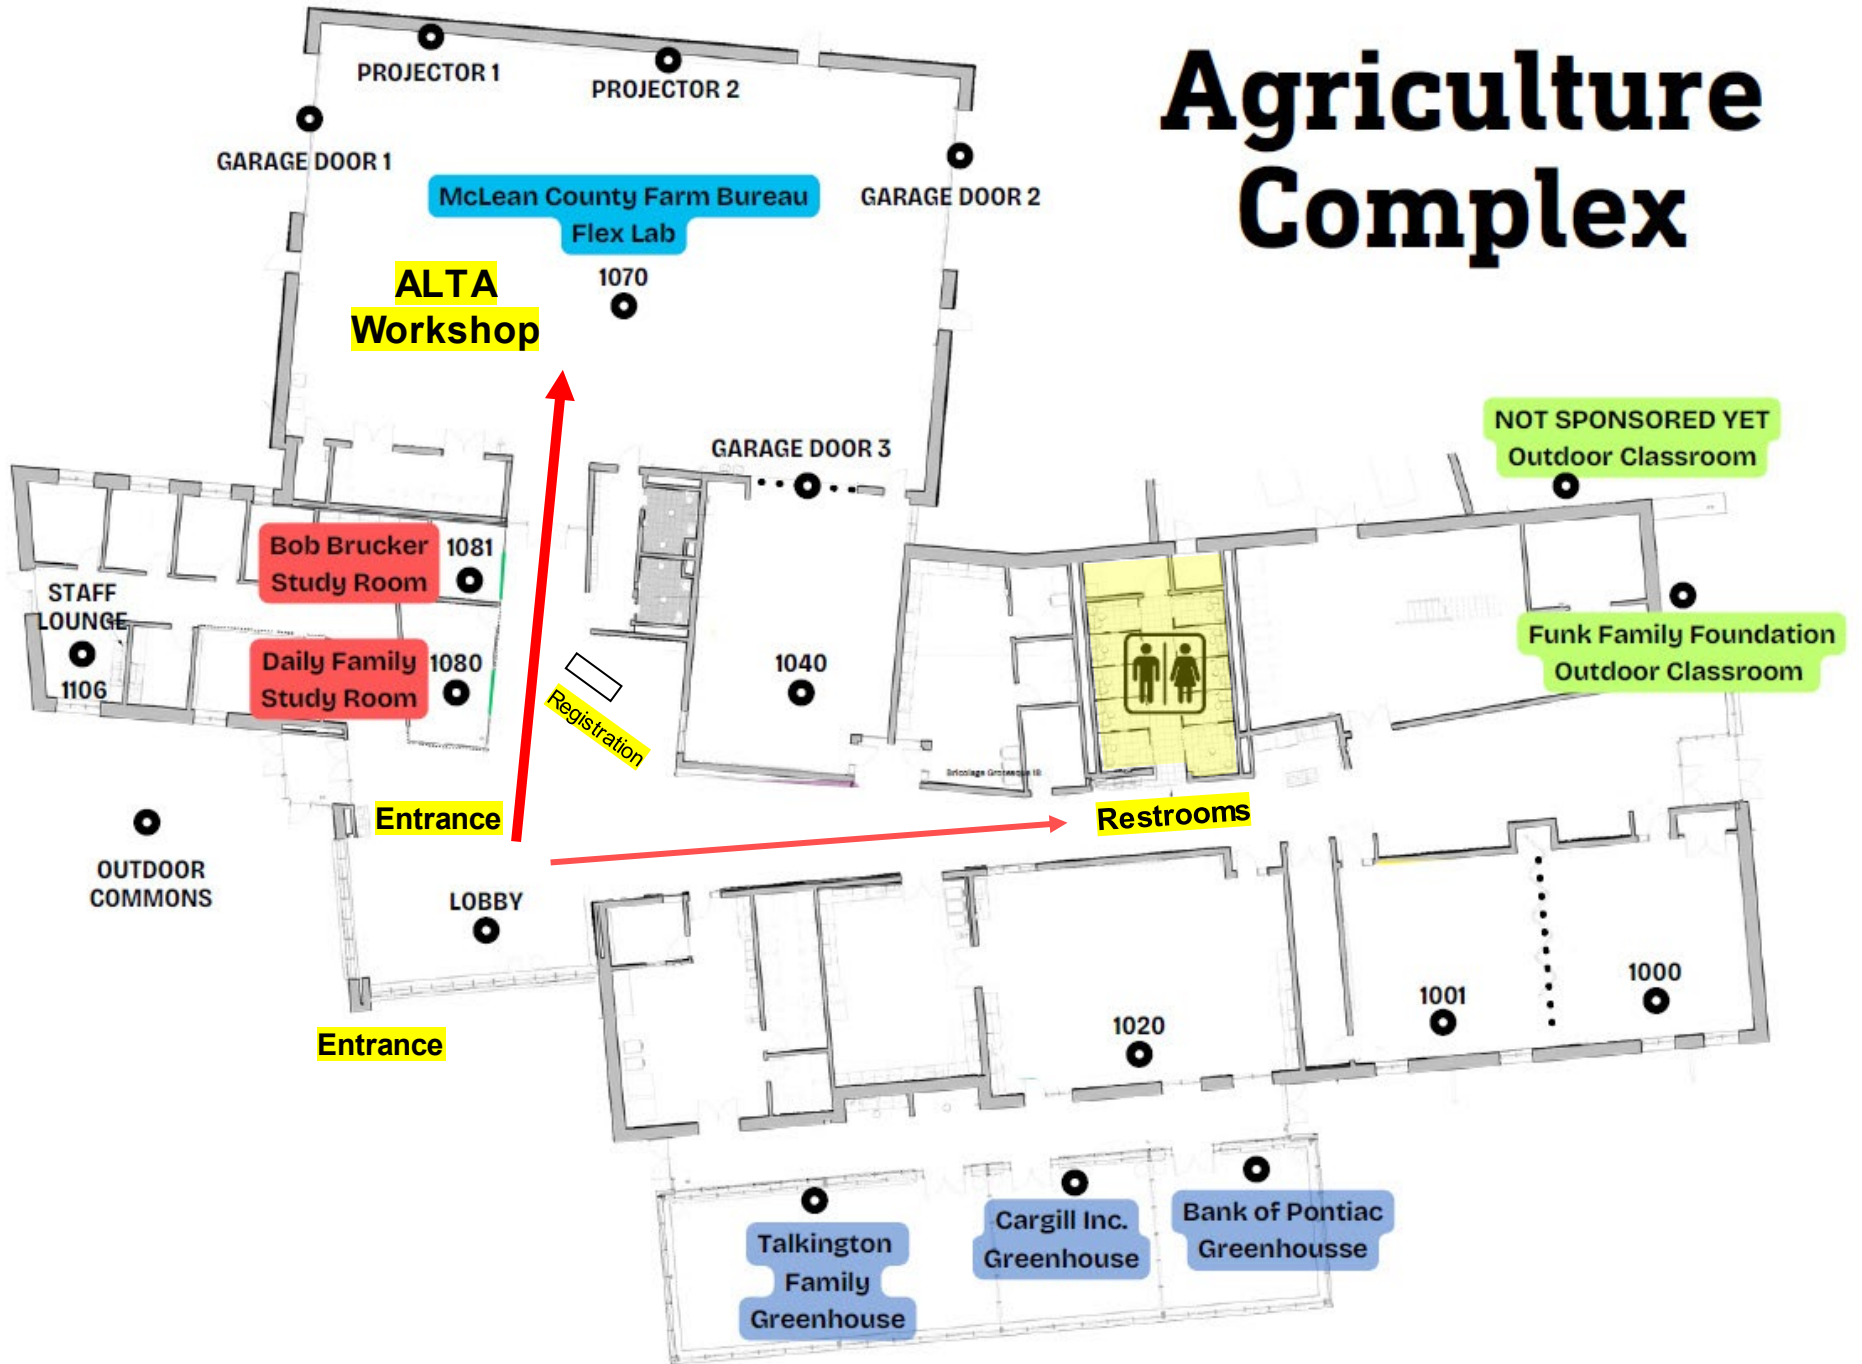

Heartland Community College

Ag Center Parking

Areas **R** & **S** • **A** Overflow

Agriculture Complex

McLean County Farm Bureau

Flex Lab

SCREEN 1
16' W x 10' H

SCREEN 2
16' W x 10' H

1070

Speakers

Food / Drinks

Vendor

Vendor

Vendor

Vendor

**McLean County
Farm Bureau
Flex Lab**

Registration

Precision
Planting Lab

1040