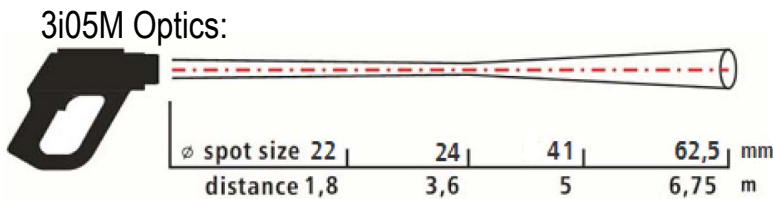

Measurement Specifications

Temperature Range	0 to 1300°C (3i LT) 650°C to 1800°C (3i1M) 385°C to 1600°C (3i 2M) 1000°C to 2000°C (3i 05M)
Spectral range	8 - 14 μm (3i LT) 1.0 μm (3i1M) 1.6 μm (3i 2M) 525 nm (3i 05M)
Optical resolution	120:1 (3i LT) 300:1 (3i1M / 2M) 150:1 (3i 05M)
System accuracy(at Tamb = 23 ± 5°C)	±1% or ±2°C (3i LT), Which ever is Greater ±(0,3% of reading +2°C) (3i1M / 2M / 05M)
Repeatability	±0,5% or ±1°C (3i LT) Which ever is Greater ±(0,1% of reading +1°C) (3i1M / 2M / 05M)
Response time	300 ms (3i LT) 100 ms (3i1M / 2M / 05M)
Emissivity (adjustable)	0.100 - 1.000
Sighting	Double laser class II (<1 mW)
Sighting scope /View Finder	All models
Signal processing	MAX/MIN, Scan/Hold function
Alarm functions	Alarm functions Audible and visible HIGH/LOW alarm
Data storage	Data storage 2000 values
Software	Data Connect

General Specifications

Ambient temperature	Ambient temperature 0 - 50°C
Storage temperature	Storage temperature -20 to 60°C (no battery)
Relative humidity	Relative humidity 10 - 95%, non-condensing
Size	Size 264 x 204 x 60 mm
Weight	Weight 1000 g

Electrical Specifications

Output	USB interface
Power	Ni-MH rechargeable battery
Battery lifetime	5 h laser and backlight on / 25 h without laser and backlight
AC Adapter	220 VAC, 50/60 Hz

Optical Specifications

HIGH-/LOW-alarm
(3-coloured display)