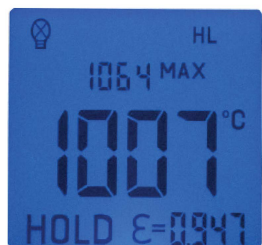

Measurement Specifications

Temperature Range	0 to 1300°C (3i LT) 650°C to 1800°C (3i1M) 385°C to 1600°C (3i 2M) 1000°C to 2000°C (3i 05M)
Spectral range	8 - 14 μm (3i LT) 1.0 μm (3i1M) 1.6 μm (3i 2M) 525 nm (3i 05M)
Optical resolution	120:1 (3i LT) 300:1 (3i1M / 2M) 150:1 (3i 05M)
System accuracy(at Tamb = 23 ± 5°C)	±1% or ±2°C (3i LT), Which ever is Greater ±(0,3% of reading +2°C) (3i1M / 2M / 05M)
Repeatability	±0,5% or ±1°C (3i LT) Which ever is Greater ±(0,1% of reading +1°C) (3i1M / 2M / 05M)
Response time	300 ms (3i LT) 100 ms (3i1M / 2M / 05M)
Emissivity (adjustable)	0.100 - 1.000
Sighting	Double laser class II (<1 mW)
Sighting scope /View Finder	All models
Signal processing	MAX/MIN, Scan/Hold function
Alarm functions	Alarm functions Audible and visible HIGH/LOW alarm
Data storage	Data storage 2000 values
Software	Data Connect

General Specifications

Ambient temperature	Ambient temperature 0 - 50°C
Storage temperature	Storage temperature -20 to 60°C (no battery)
Relative humidity	Relative humidity 10 - 95%, non-condensing
Size	Size 264 x 204 x 60 mm
Weight	Weight 1000 g

Electrical Specifications

Output	USB interface
Power	Ni-MH rechargeable battery
Battery lifetime	5 h laser and backlight on / 25 h without laser and backlight
AC Adapter	220 VAC, 50/60 Hz

Optical Specifications

HIGH-/LOW-alarm
(3-coloured display)