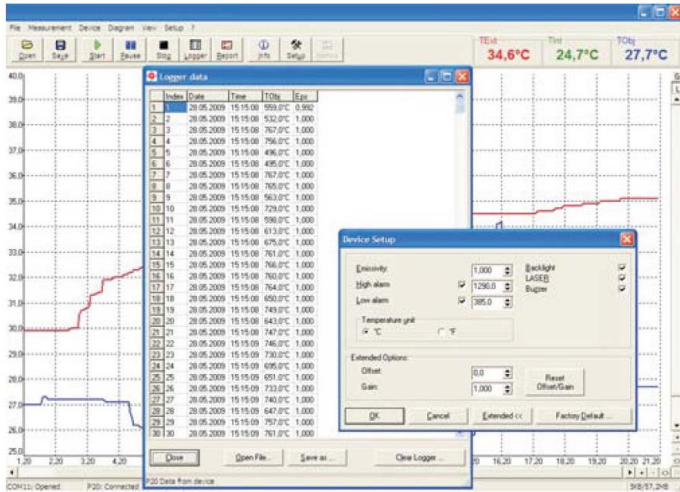

Electrical Specifications

Output	USB interface
Power	Ni-MH rechargeable battery
Battery lifetime	5 h laser and backlight on / 25 h without laser and backlight
AC Adapter	220 VAC, 50/60 Hz

Optical Specifications

HIGH-/LOW-alarm
 (3-coloured display)

Data Logging & Reporting Software

- Setup of parameters
- Download of logger data
- Display and record of temperature trends
- Image based report function
- Runs on Windows 8-tablet PCs
- Software included