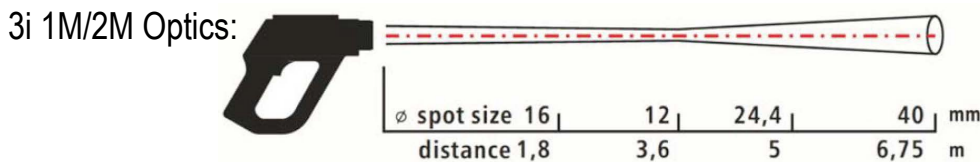

Measurement Specifications

Temperature Range	0 to 1300°C (3i LT) 650°C to 1800°C (3i1M) 385°C to 1600°C (3i 2M) 1000°C to 2000°C (3i 05M)
Spectral range	8 - 14 μm (3i LT) 1.0 μm (3i1M) 1.6 μm (3i 2M) 525 nm (3i 05M)
Optical resolution	120:1 (3i LT) 300:1 (3i1M / 2M) 150:1 (3i 05M)
System accuracy(at Tamb = 23 ± 5°C)	±1% or ±2°C (3i LT), Which ever is Greater ±(0,3% of reading +2°C) (3i1M / 2M / 05M)
Repeatability	±0,5% or ±1°C (3i LT) Which ever is Greater ±(0,1% of reading +1°C) (3i1M / 2M / 05M)
Response time	300 ms (3i LT) 100 ms (3i1M / 2M / 05M)
Emissivity (adjustable)	0.100 - 1.000
Sighting	Double laser class II (<1 mW)
Sighting scope /View Finder	All models
Signal processing	MAX/MIN, Scan/Hold function
Alarm functions	Alarm functions Audible and visible HIGH/LOW alarm
Data storage	Data storage 2000 values
Software	Data Connect

General Specifications

Ambient temperature	Ambient temperature 0 - 50°C
Storage temperature	Storage temperature -20 to 60°C (no battery)
Relative humidity	Relative humidity 10 - 95%, non-condensing
Size	Size 264 x 204 x 60 mm
Weight	Weight 1000 g

Electrical Specifications

Output	USB interface
Power	Ni-MH rechargeable battery
Battery lifetime	5 h laser and backlight on / 25 h without laser and backlight
AC Adapter	220 VAC, 50/60 Hz

Optical Specifications

HIGH-/LOW-alarm
(3-coloured display)