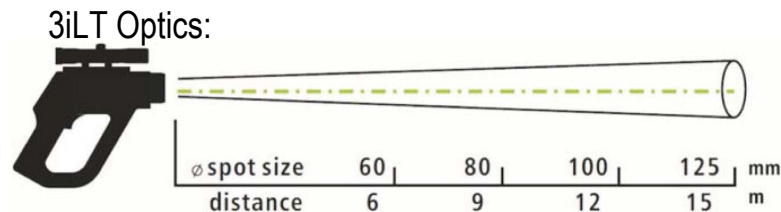

Measurement Specifications

Temperature Range	0 to 1300°C (3i LT) 650°C to 1800°C (3i1M) 385°C to 1600°C (3i 2M) 1000°C to 2000°C (3i 05M)
Spectral range	8 - 14 μm (3i LT) 1.0 μm (3i1M) 1.6 μm (3i 2M) 525 nm (3i 05M)
Optical resolution	120:1 (3i LT) 300:1 (3i1M / 2M) 150:1 (3i 05M)
System accuracy(at Tamb = 23 ± 5°C)	±1% or ±2°C (3i LT), Which ever is Greater ±(0,3% of reading +2°C) (3i1M / 2M / 05M)
Repeatability	±0,5% or ±1°C (3i LT) Which ever is Greater ±(0,1% of reading +1°C) (3i1M / 2M / 05M)
Response time	300 ms (3i LT) 100 ms (3i1M / 2M / 05M)
Emissivity (adjustable)	0.100 - 1.000
Sighting	Double laser class II (<1 mW)
Sighting scope /View Finder	All models
Signal processing	MAX/MIN, Scan/Hold function
Alarm functions	Alarm functions Audible and visible HIGH/LOW alarm
Data storage	Data storage 2000 values
Software	Data Connect

General Specifications

Ambient temperature	Ambient temperature 0 - 50°C
Storage temperature	Storage temperature -20 to 60°C (no battery)
Relative humidity	Relative humidity 10 - 95%, non-condensing
Size	Size 264 x 204 x 60 mm
Weight	Weight 1000 g

Electrical Specifications

Output	USB interface
Power	Ni-MH rechargeable battery
Battery lifetime	5 h laser and backlight on / 25 h without laser and backlight
AC Adapter	220 VAC, 50/60 Hz

Optical Specifications

HIGH-/LOW-alarm
(3-coloured display)