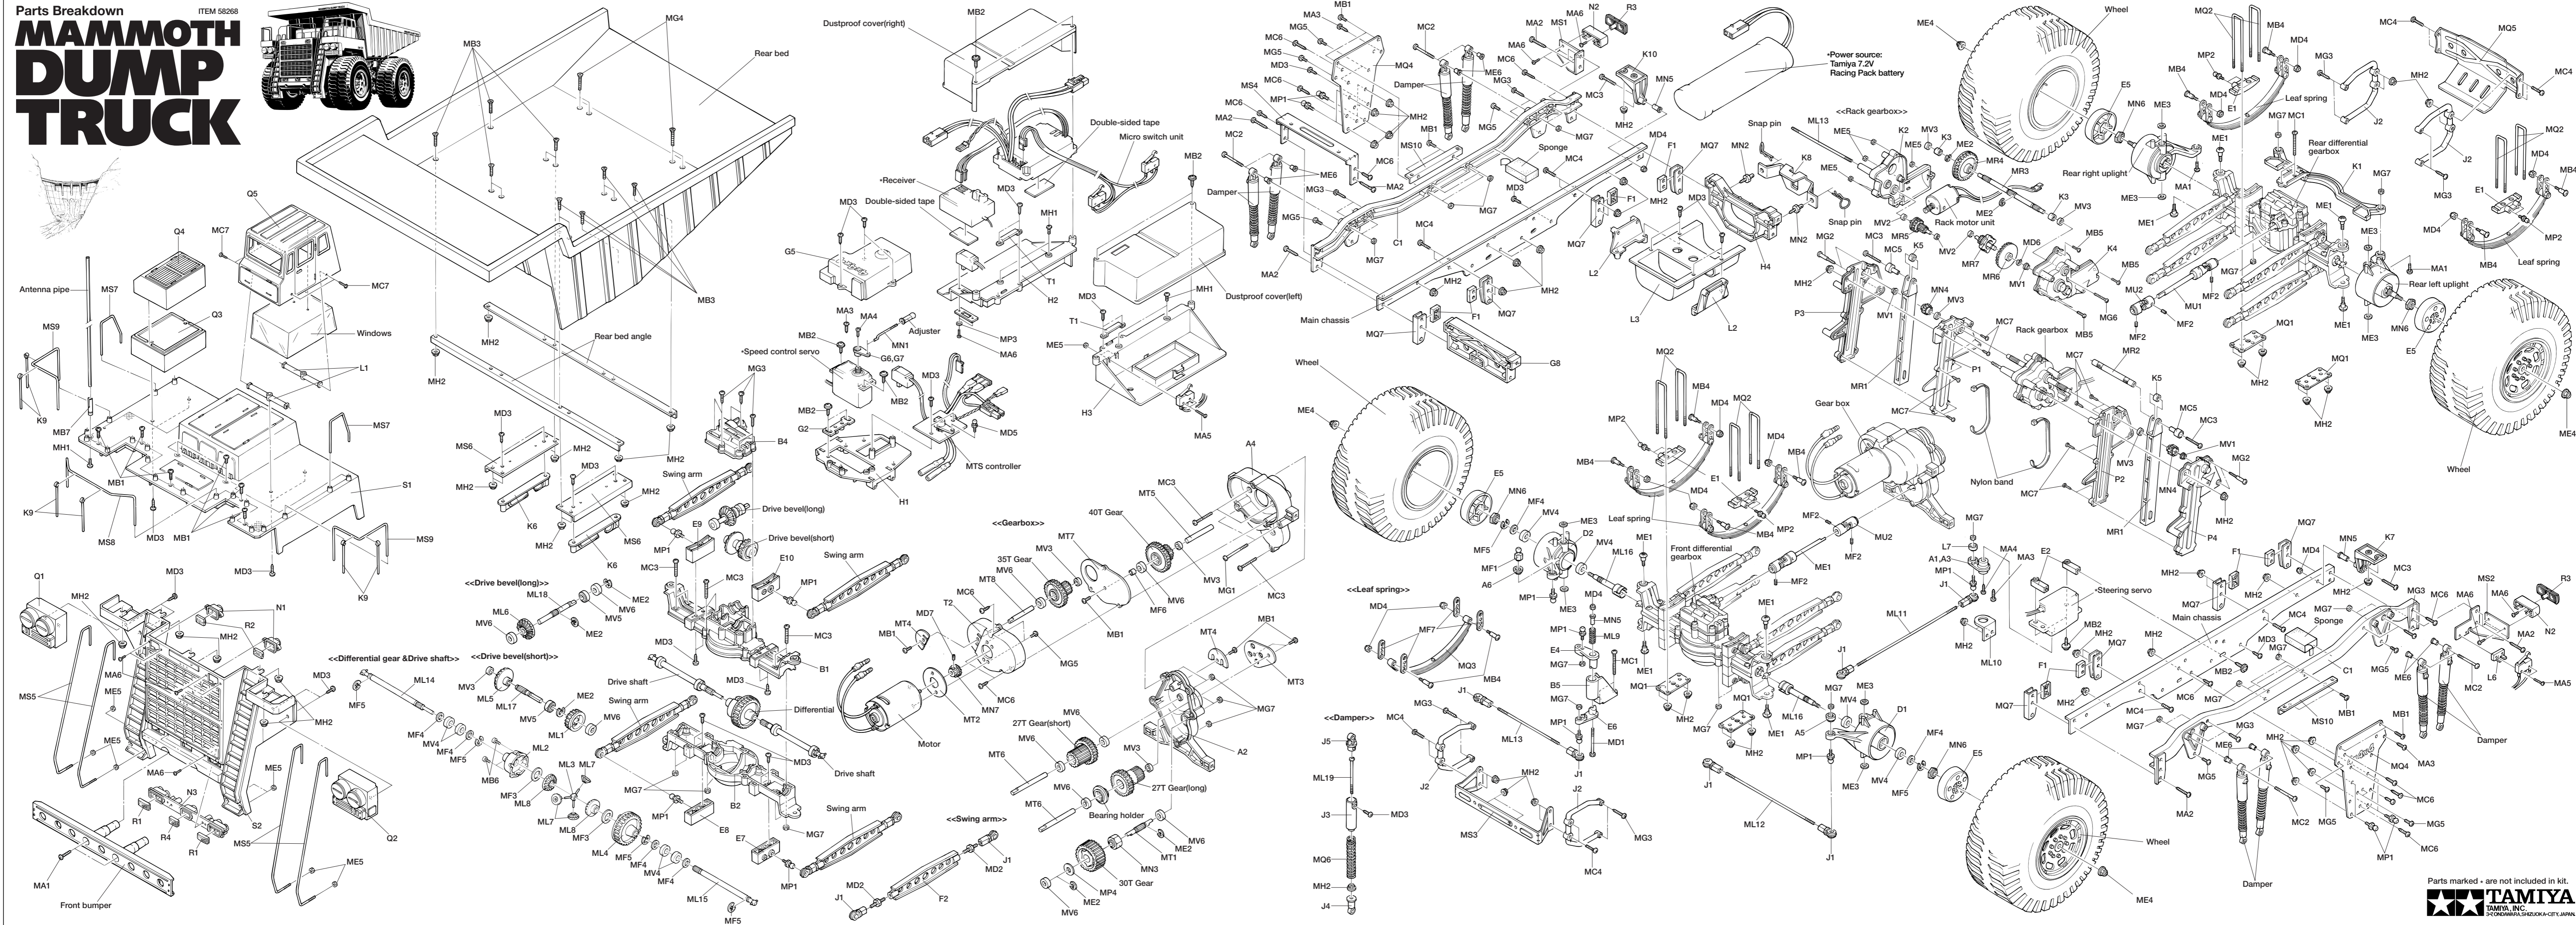

# Parts Breakdown MAMMOTH DUMP TRUCK

ITEM 58268

Parts marked \* are not included in kit.  
**TAMIYA**  
TAMIYA, INC.  
5-1-1 ONODA, ONODA-SHI, YAMAGUCHI-PREF., JAPAN