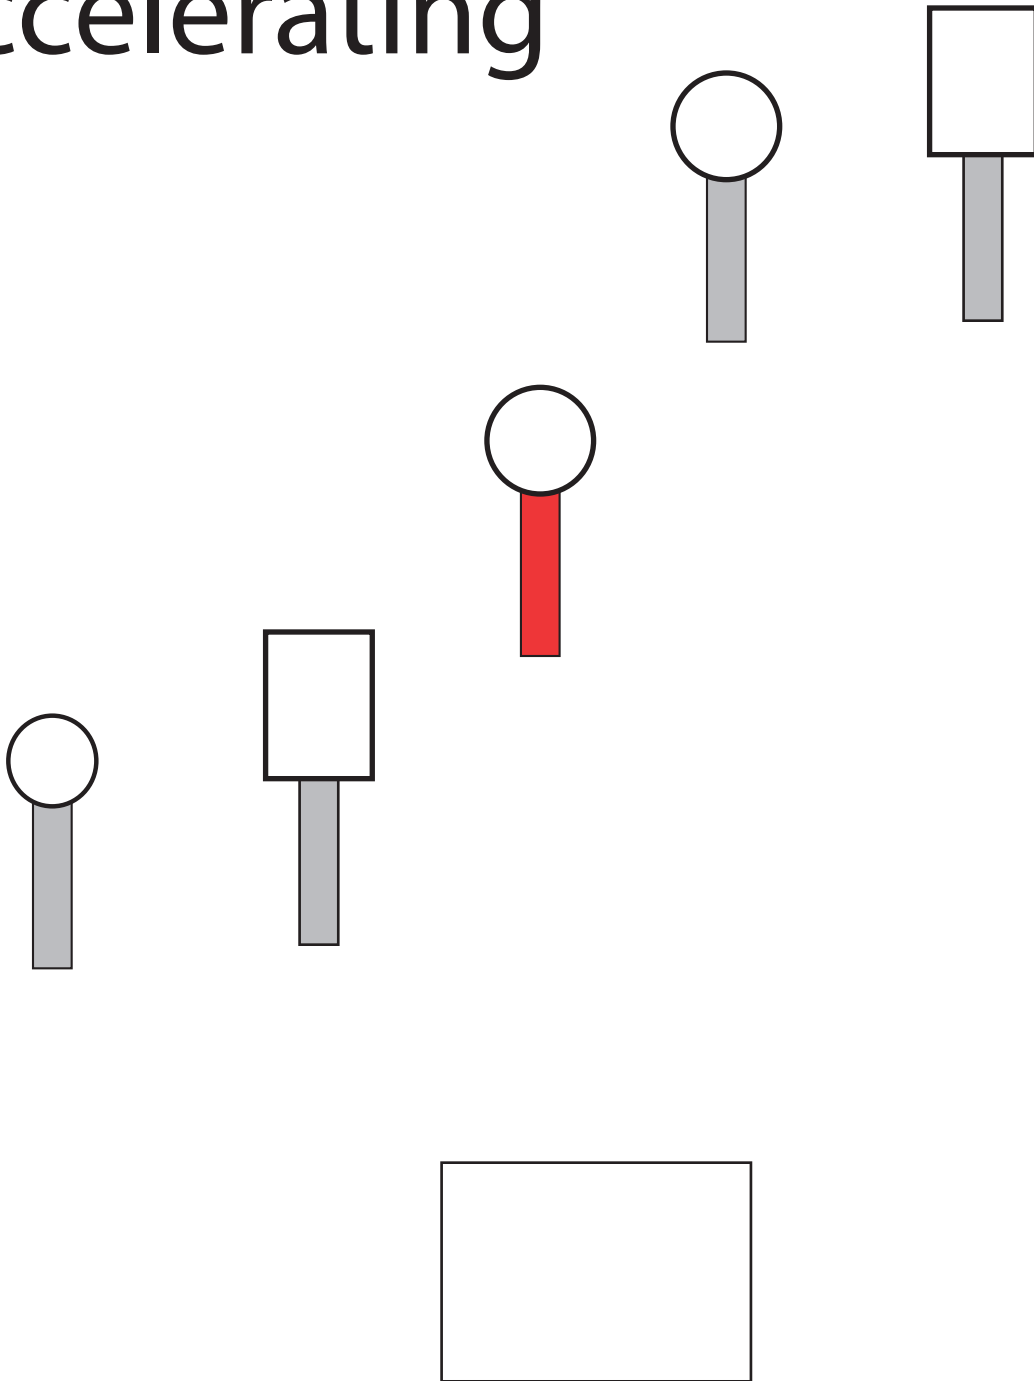

Crown Royal III

From surrender position:
Engage all targets with stop plate is the last target hit
5 runs 2 drop
3 sec penalty per missed shot or procedural. 30 sec max.

Around Here

From Surrender position: Shoot the targets in any order and then stop plate

5 runs, 2 drop. 3 sec penalty per missed shot; 30 sec max

Accelerating

From surrender position:
Engage all targets, the stop plate is the Center target.
5 runs 2 drops.
5 sec penalty per missed shot or procedural. 60 sec max.

Winner

Shoot the targets in the following sequence starting on the left or right

Red, Green, Red, Green, Red

Shooter must follow this sequence
Stop plate is last red target hit.

5 runs, 2 drop. 3 sec penalty per missed shot; 30 sec max

Progressing

From Surrender position: Shoot the double targets in any order

Then shoot the far target to stop

5 runs, 2 drop. 3 sec penalty per missed shot; 30 sec max