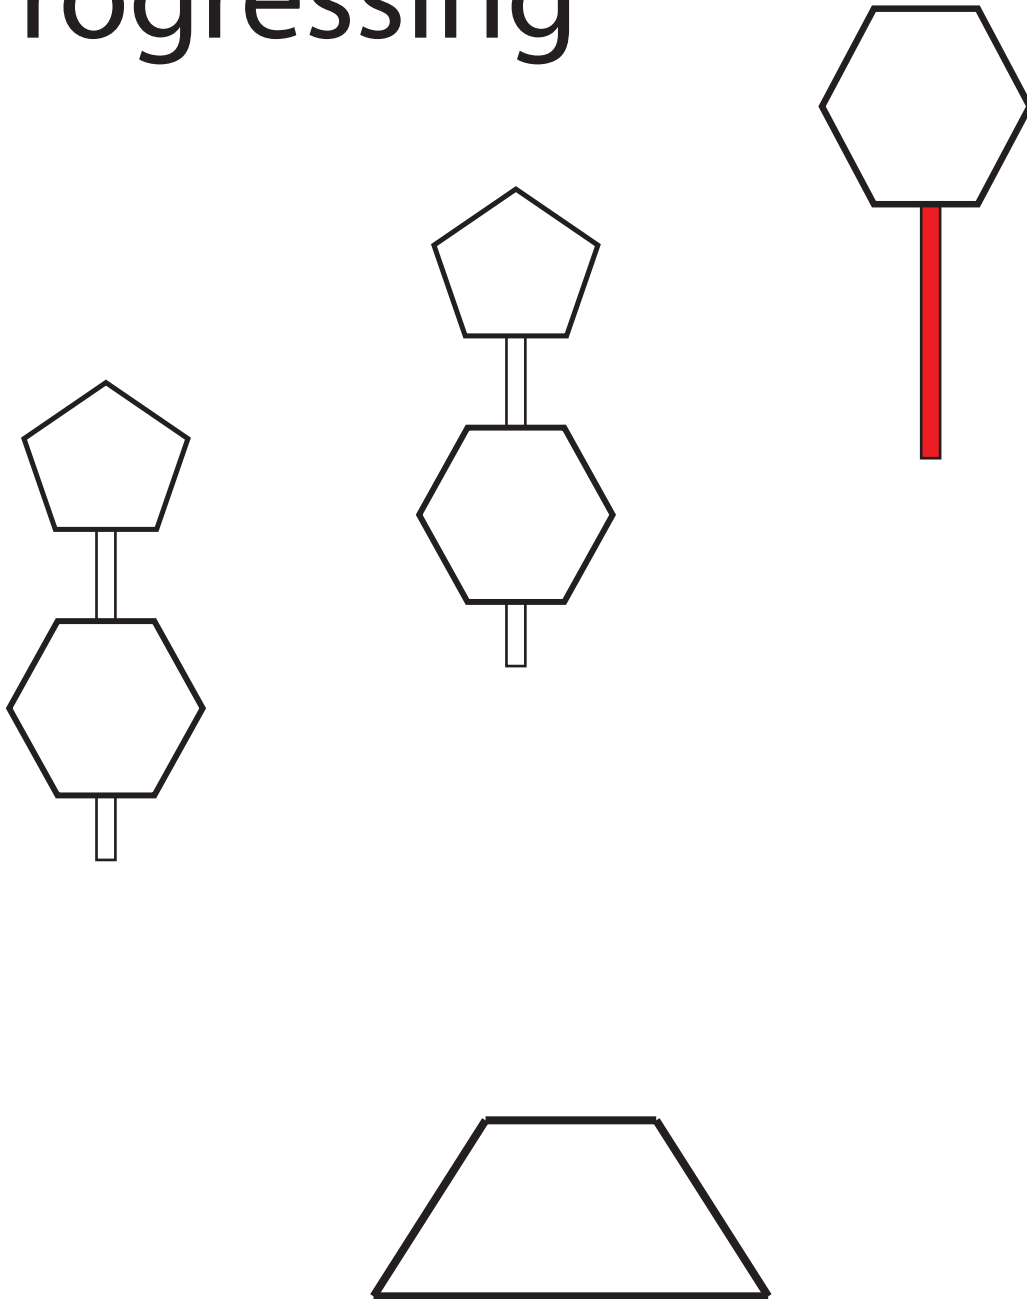

Crown Royal III

From surrender position:
Engage all targets with stop plate is the last target hit
5 runs 2 drop
3 sec penalty per missed shot or procedural. 30 sec max.

Around Here

From Surrender position: Shoot the targets in any order and then stop plate

Winner

Shoot the targets in the following sequence starting on the left or right

Red, Green, Red, Green, Red

Shooter must follow this sequence
Stop plate is last red target hit.

5 runs, 2 drop. 3 sec penalty per missed shot; 30 sec max

Progressing

From Surrender position: Shoot the double targets in any order

Then shoot the far target to stop

5 runs, 2 drop. 3 sec penalty per missed shot; 30 sec max