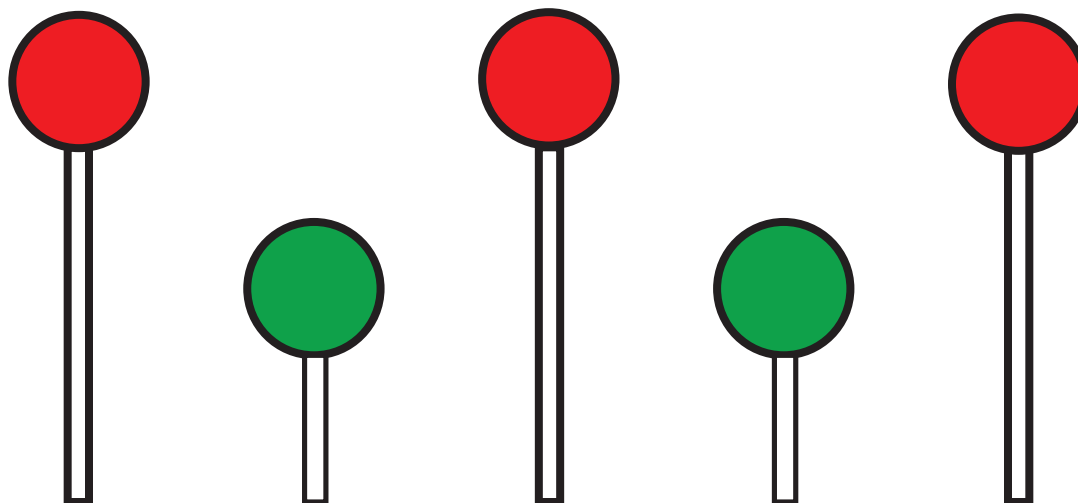

Crown Royal III

From surrender position:
Engage all targets with stop plate is the last target hit
5 runs 2 drop
3 sec penalty per missed shot or procedural. 30 sec max.

Around Here

From Surrender position: Shoot the targets in any order and then stop plate

5 runs, 2 drop. 3 sec penalty per missed shot; 30 sec max

Accelerating

From surrender position:
Engage all targets, the stop plate is the Center target.
5 runs 2 drops.
5 sec penalty per missed shot or procedural. 60 sec max.

Winner

Shoot the targets in the following sequence starting on the left or right

Red, Green, Red, Green, Red

Shooter must follow this sequence
Stop plate is last red target hit.

5 runs, 2 drop. 3 sec penalty per missed shot; 30 sec max

Progressing

From Surrender position: Shoot the double targets in any order

Then shoot the far target to stop

5 runs, 2 drop. 3 sec penalty per missed shot; 30 sec max