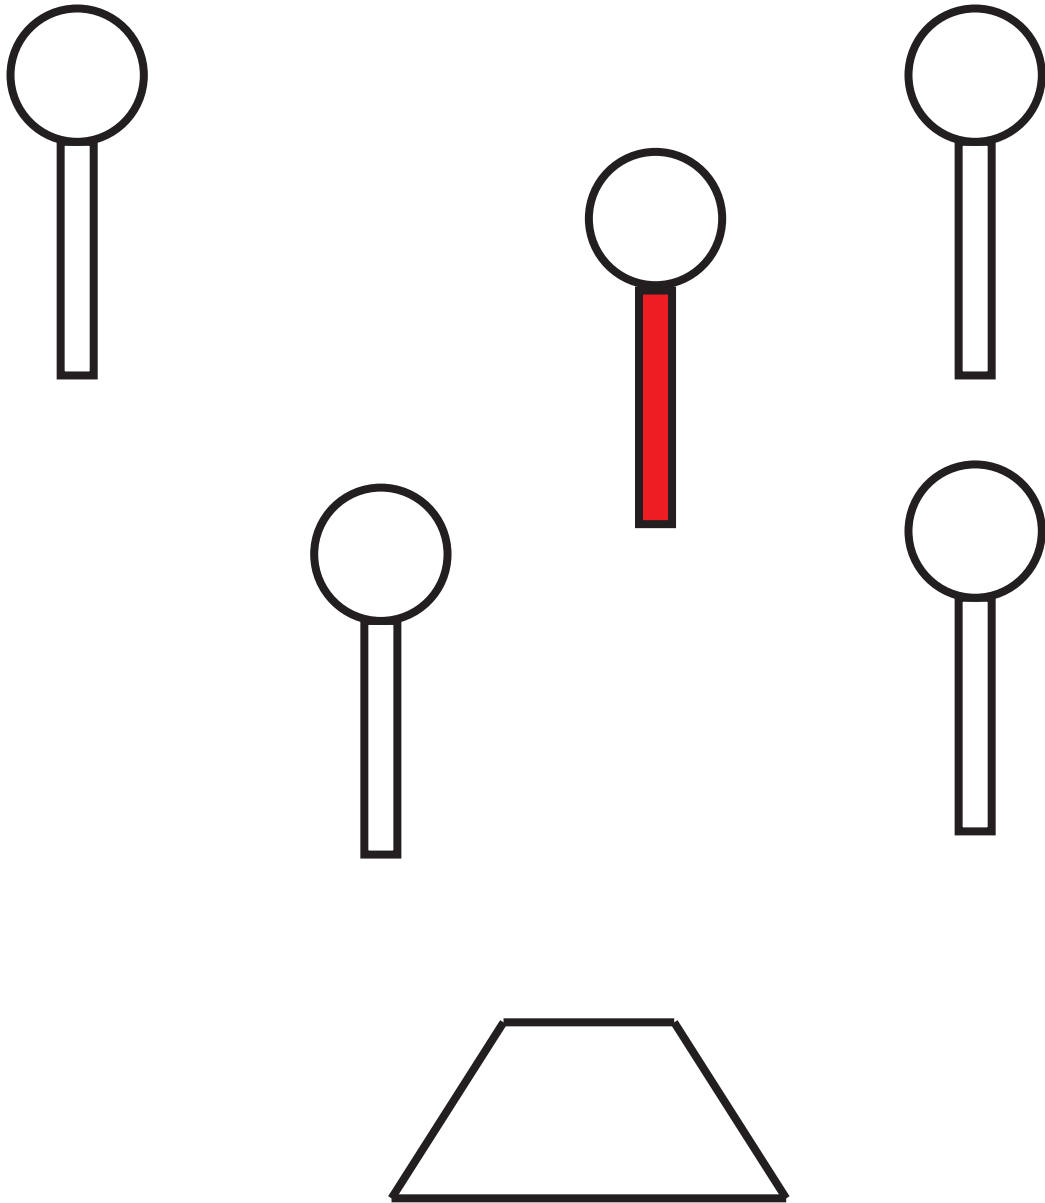

Crown Royal III

From surrender position:
Engage all targets with stop plate is the last target hit
5 runs 2 drop
3 sec penalty per missed shot or procedural. 30 sec max.

Around Here

From Surrender position: Shoot the targets in any order and then stop plate

5 runs, 2 drop. 3 sec penalty per missed shot; 30 sec max

Accelerating

From surrender position:
Engage all targets, the stop plate is the Center target.
5 runs 2 drops.
5 sec penalty per missed shot or procedural. 60 sec max.

Winner

Shoot the targets in the following sequence starting on the left or right

Red, Green, Red, Green, Red

Shooter must follow this sequence
Stop plate is last red target hit.

5 runs, 2 drop. 3 sec penalty per missed shot; 30 sec max

Progressing

From Surrender position: Shoot the double targets in any order

Then shoot the far target to stop

5 runs, 2 drop. 3 sec penalty per missed shot; 30 sec max