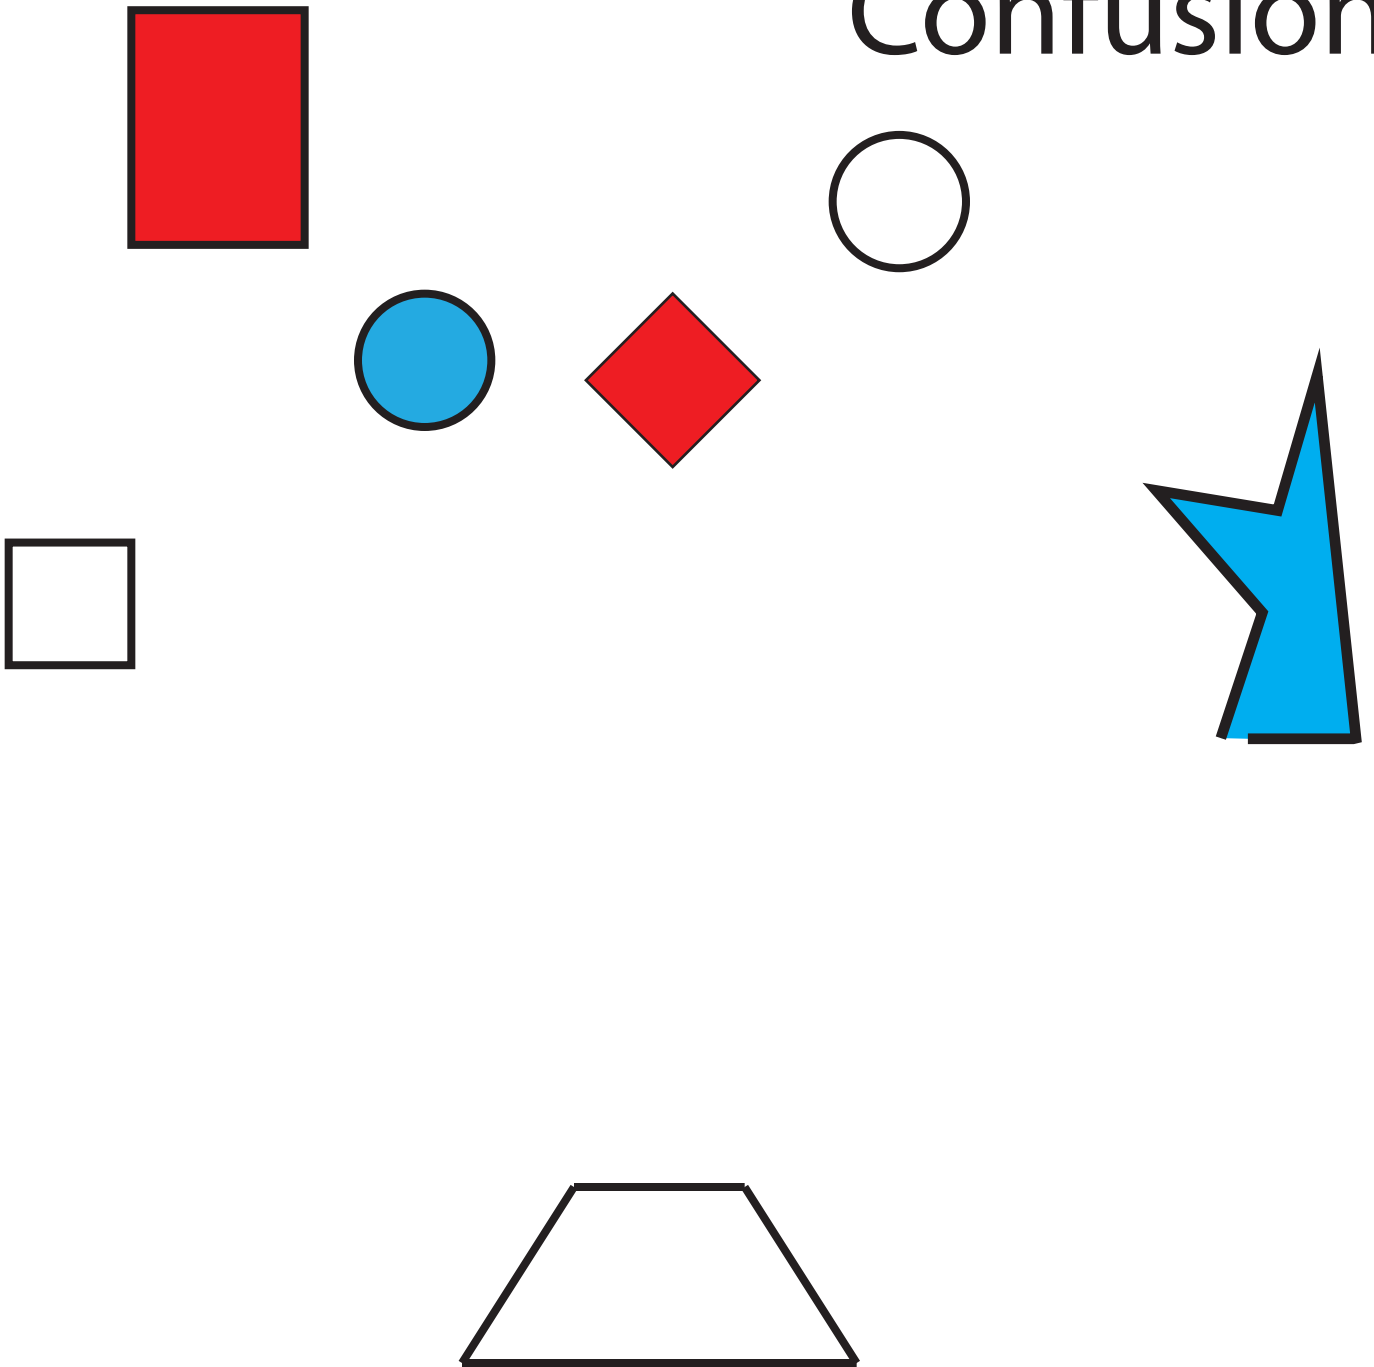

Accelerating

From surrender position:

Engage all targets, the stop plate is the Center target.

5 runs 2 drops.

5 sec penalty per missed shot or procedural. 60 sec max.

Tiny Bubbles

Shoot red targets in any order,
then White targets,
then Blue Targets. Stop plate is last Blue target hit.

5 runs, 2 drop. 3 sec penalty per
missed shot; 30 sec max

Happy Independence

From Surrender position: Pistol Shooters shoot the large targets in the Red, White, Blue order.

Stop plate is the Blue target

22 Rifle and PCC shooters only: shoot all the targets in the Red, White, Blue order.

Stop plate is the Blue target

5 runs, 2 drop. 3 sec penalty per missed shot; 30 sec max

Crown Royal

From Surrender position: Pistol Shooters shoot the top targets on the triples and all remaining targets. Targets may be shot in any order

22 Rifle and PCC shooters only: shoot all targets

Stop is the red target

5 runs, 2 drop. 3 sec penalty per missed shot; 30 sec max

Confusion

Shoot red targets in any order,
then White targets,
Then Blue Targets. Stop plate is last Blue target hit.