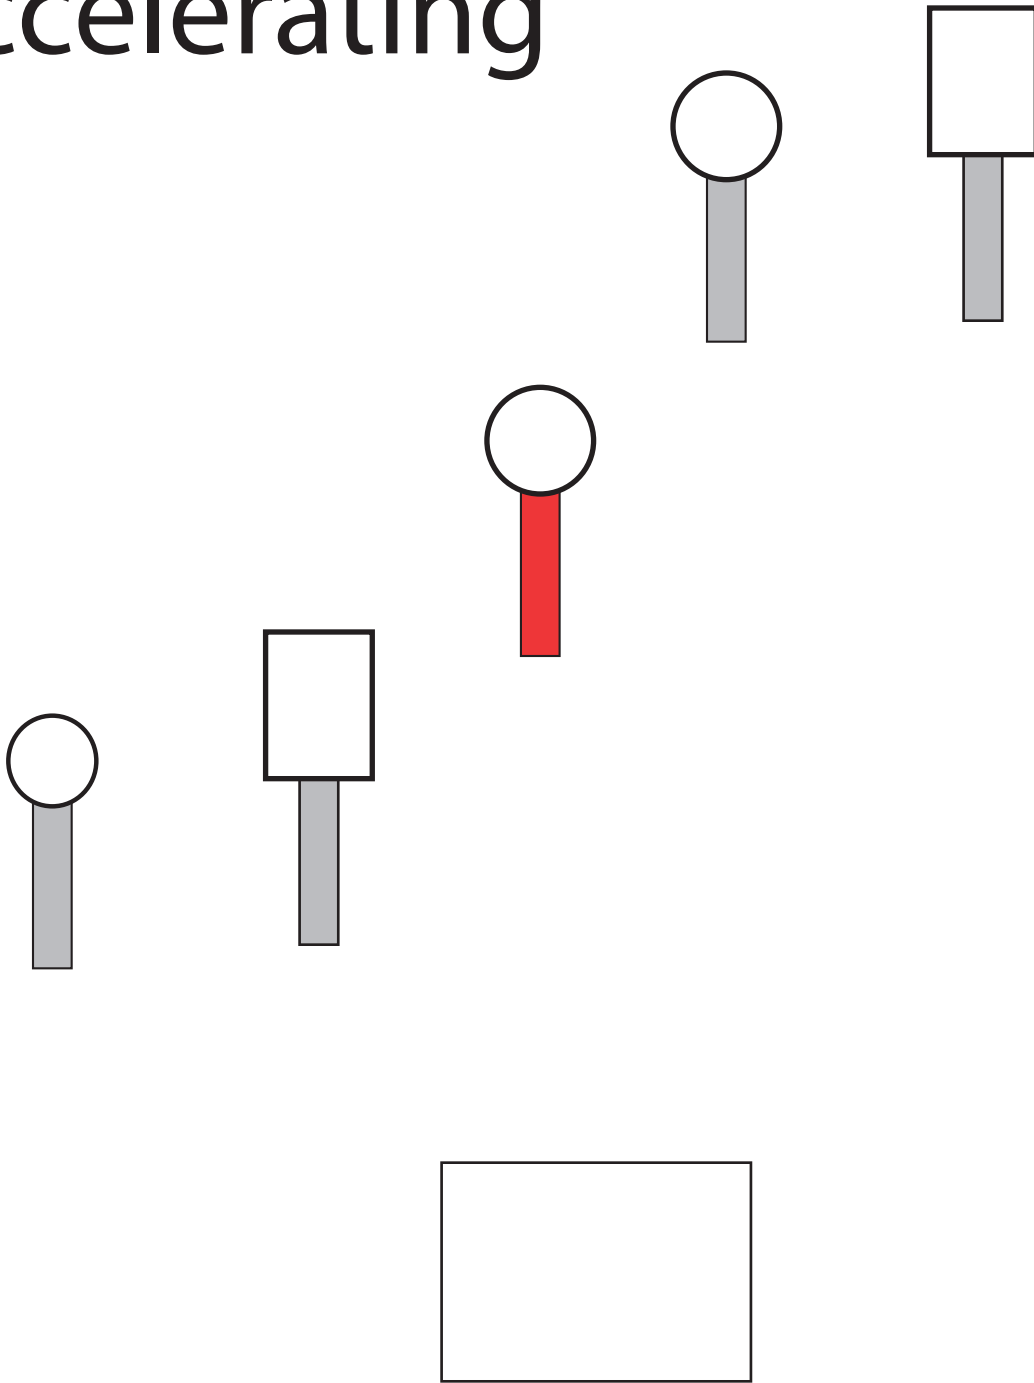

Accelerating

From surrender position:

Engage all targets, the stop plate is the Center target.

5 runs 2 drops.

5 sec penalty per missed shot or procedural. 60 sec max.

Tiny Bubbles

Shoot red targets in any order,
then White targets,
then Blue Targets. Stop plate is last Blue target hit.

5 runs, 2 drop. 3 sec penalty per
missed shot; 30 sec max

Happy Independence

From Surrender position: Pistol Shooters shoot the large targets in the Red, White, Blue order.

Stop plate is the Blue target

22 Rifle and PCC shooters only: shoot all the targets in the Red, White, Blue order.

Stop plate is the Blue target

5 runs, 2 drop. 3 sec penalty per missed shot; 30 sec max

Crown Royal

From Surrender position: Pistol Shooters shoot the top targets on the triples and all remaining targets. Targets may be shot in any order

22 Rifle and PCC shooters only: shoot all targets

Stop is the red target

5 runs, 2 drop. 3 sec penalty per missed shot; 30 sec max

Confusion

Shoot red targets in any order,
then White targets,
Then Blue Targets. Stop plate is last Blue target hit.