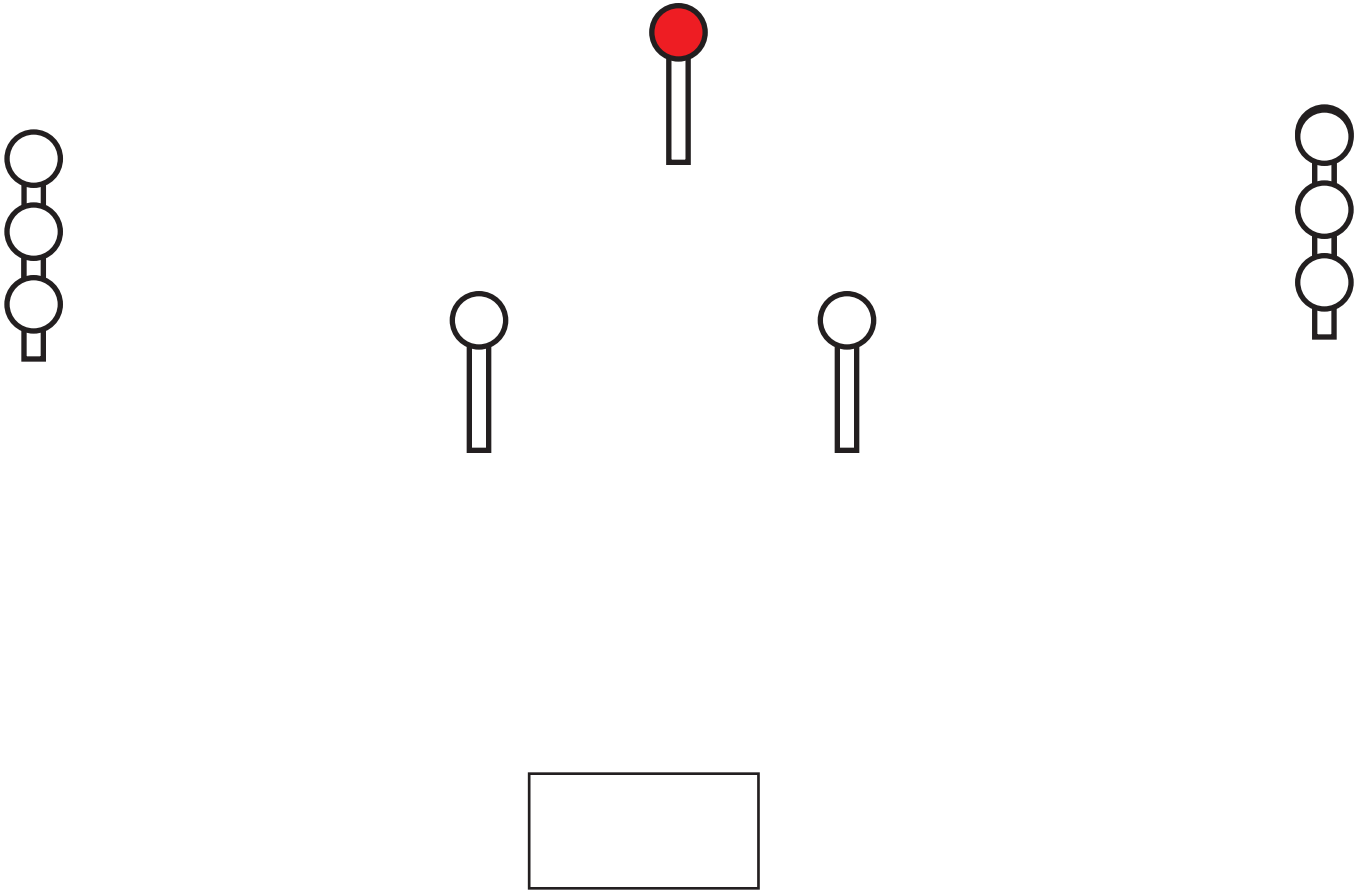

Accelerating

From surrender position:

Engage all targets, the stop plate is the Center target.

5 runs 2 drops.

5 sec penalty per missed shot or procedural. 60 sec max.

Tiny Bubbles

Shoot red targets in any order,
then White targets,
then Blue Targets. Stop plate is last Blue target hit.

5 runs, 2 drop. 3 sec penalty per
missed shot; 30 sec max

Happy Independence

From Surrender position: Pistol Shooters shoot the large targets in the Red, White, Blue order.

Stop plate is the Blue target

22 Rifle and PCC shooters only: shoot all the targets in the Red, White, Blue order.

Stop plate is the Blue target

5 runs, 2 drop. 3 sec penalty per missed shot; 30 sec max

Crown Royal

From Surrender position: Pistol Shooters shoot the top targets on the triples and all remaining targets. Targets may be shot in any order

22 Rifle and PCC shooters only: shoot all targets

Stop is the red target

5 runs, 2 drop. 3 sec penalty per missed shot; 30 sec max

Confusion

Shoot red targets in any order,
then White targets,
Then Blue Targets. Stop plate is last Blue target hit.