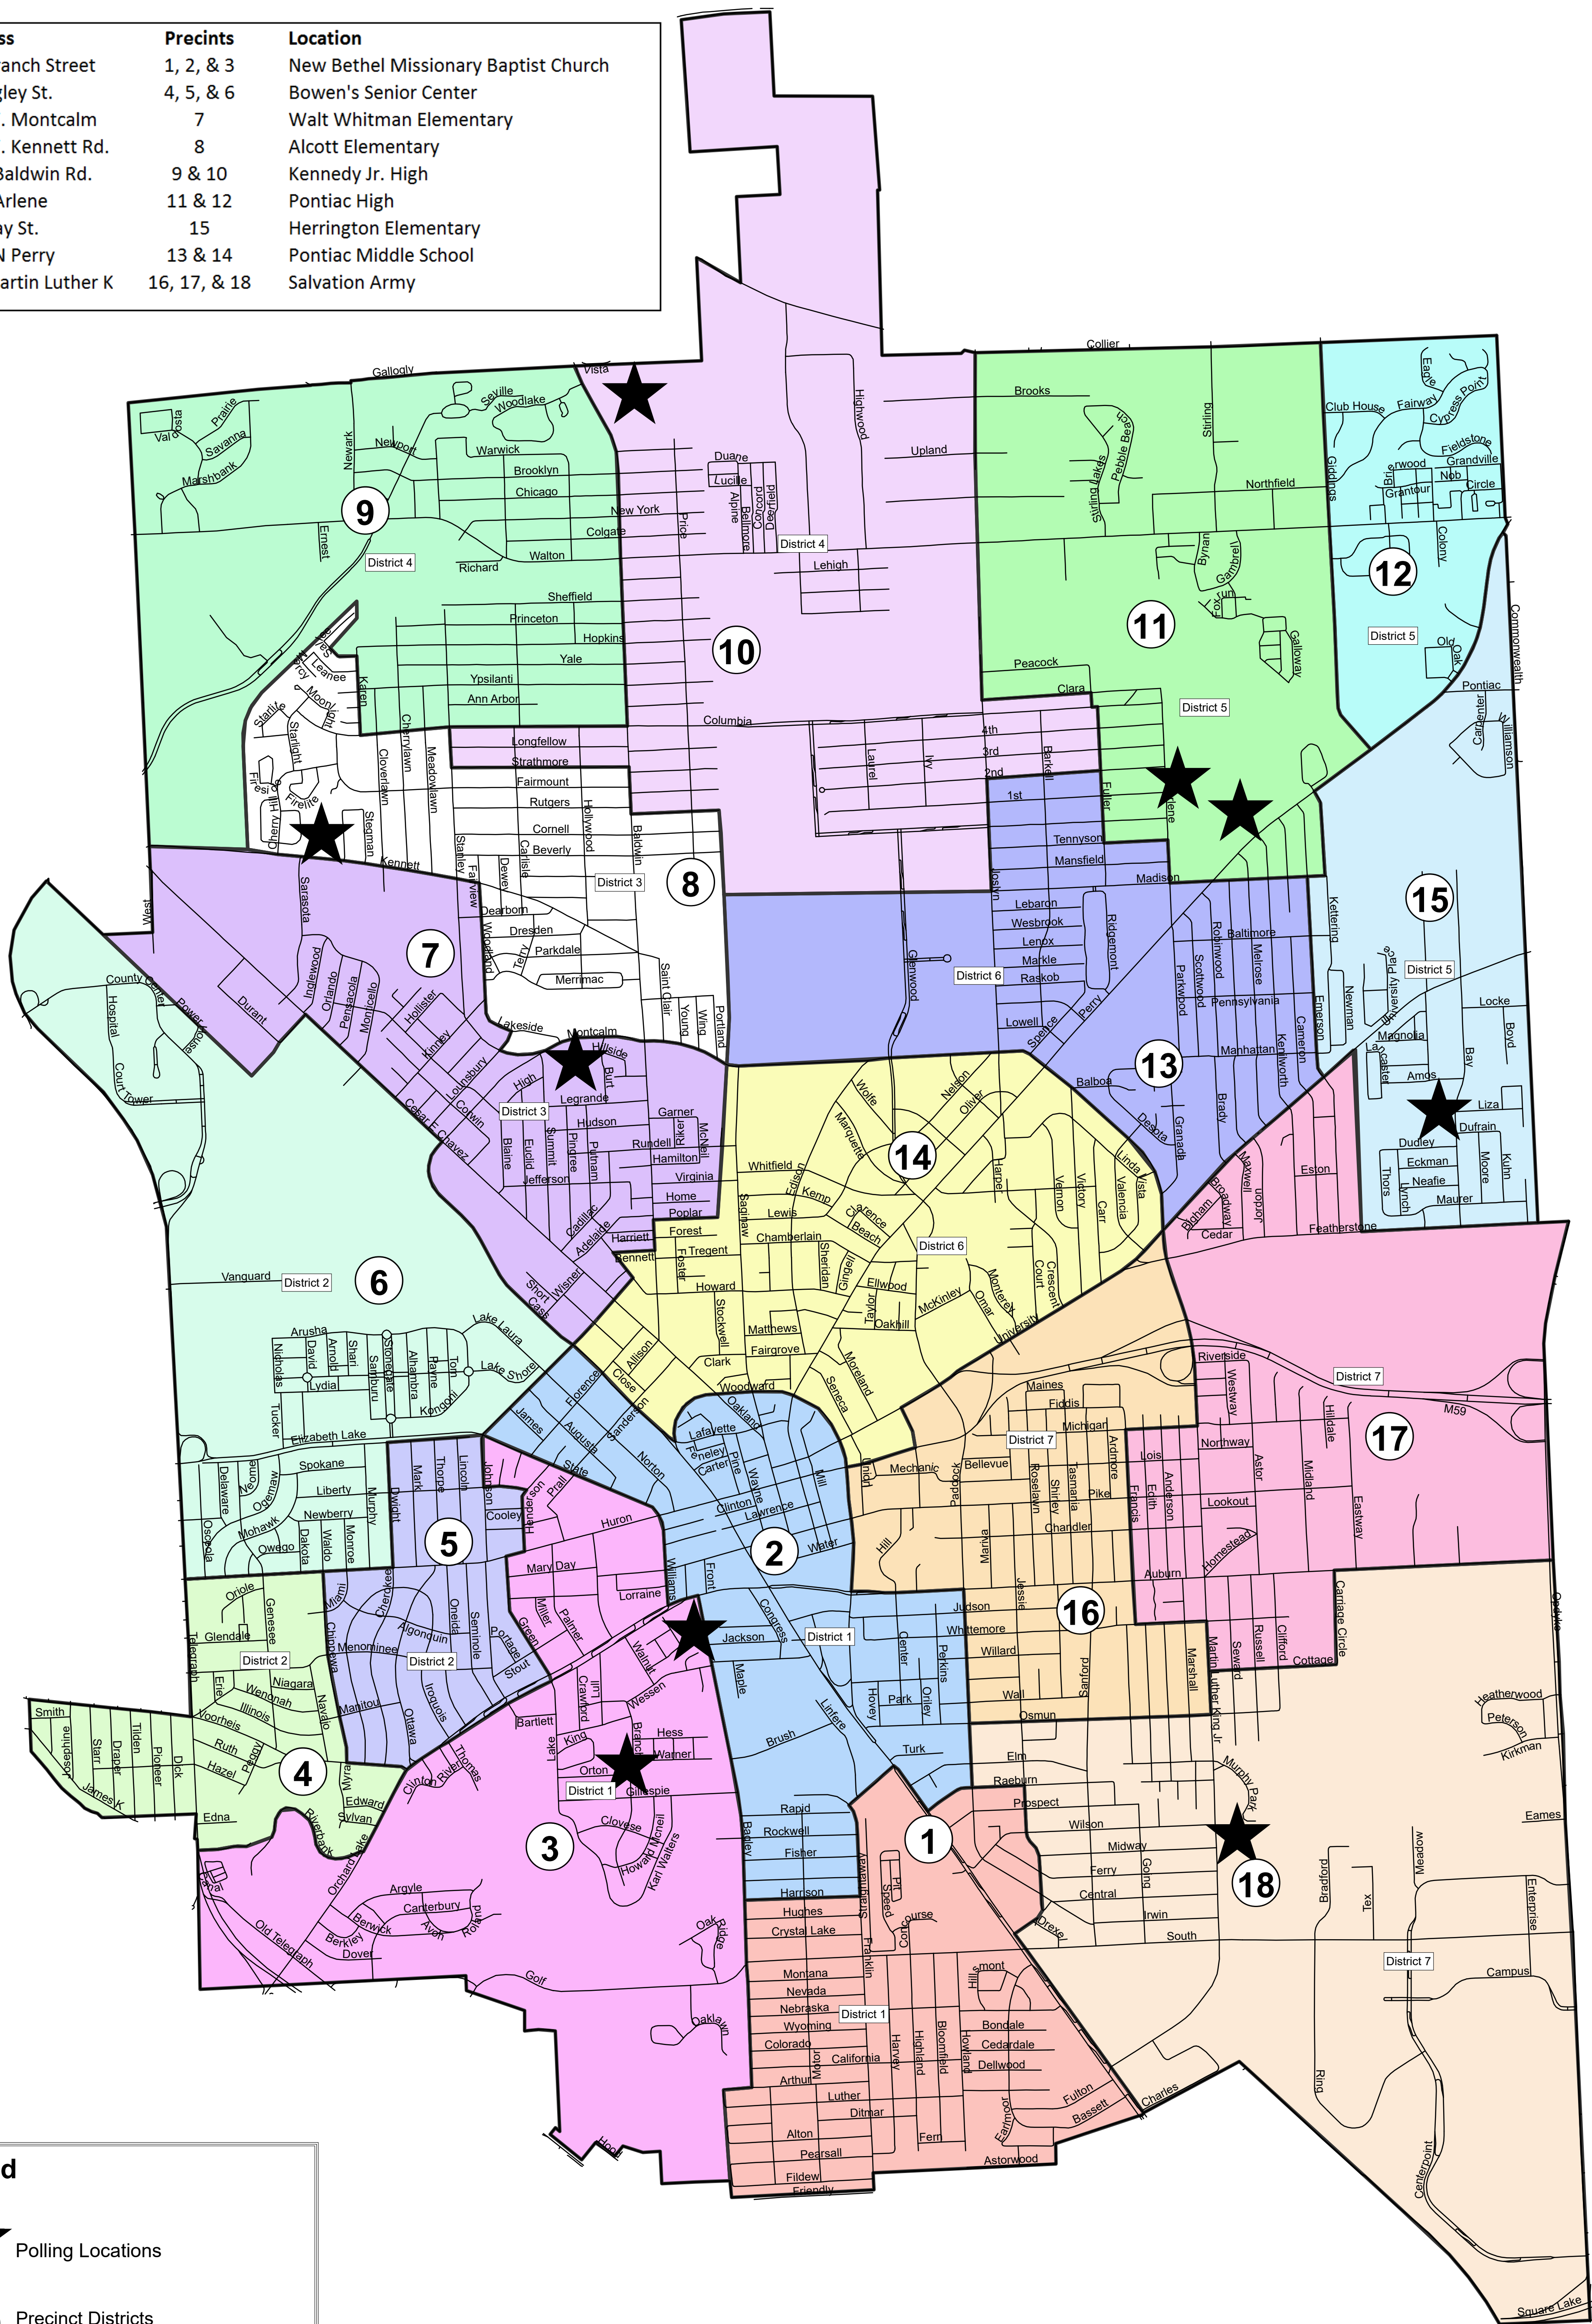

Precincts & Polling Locations

District	Address	Precints	Location
1	174 Branch Street	1, 2, & 3	New Bethel Missionary Baptist Church
2	52 Bagley St.	4, 5, & 6	Bowen's Senior Center
3	125 W. Montcalm	7	Walt Whitman Elementary
3	460 W. Kennett Rd.	8	Alcott Elementary
4	1700 Baldwin Rd.	9 & 10	Kennedy Jr. High
5	1051 Arlene	11 & 12	Pontiac High
5	541 Bay St.	15	Herrington Elementary
6	1275 N Perry	13 & 14	Pontiac Middle School
7	469 Martin Luther K	16, 17, & 18	Salvation Army

Legend

- Polling Locations
- Precinct Districts

PONTIAC, MICHIGAN

www.Pontiac.Mi.Us

1 inch = 11,674 feet

0 1.5 3 6 9 12 Miles

Planning & Zoning Division
 47450 Woodward Ave
 Pontiac Michigan 48342
PontiacPZD@pontiac.mi.us