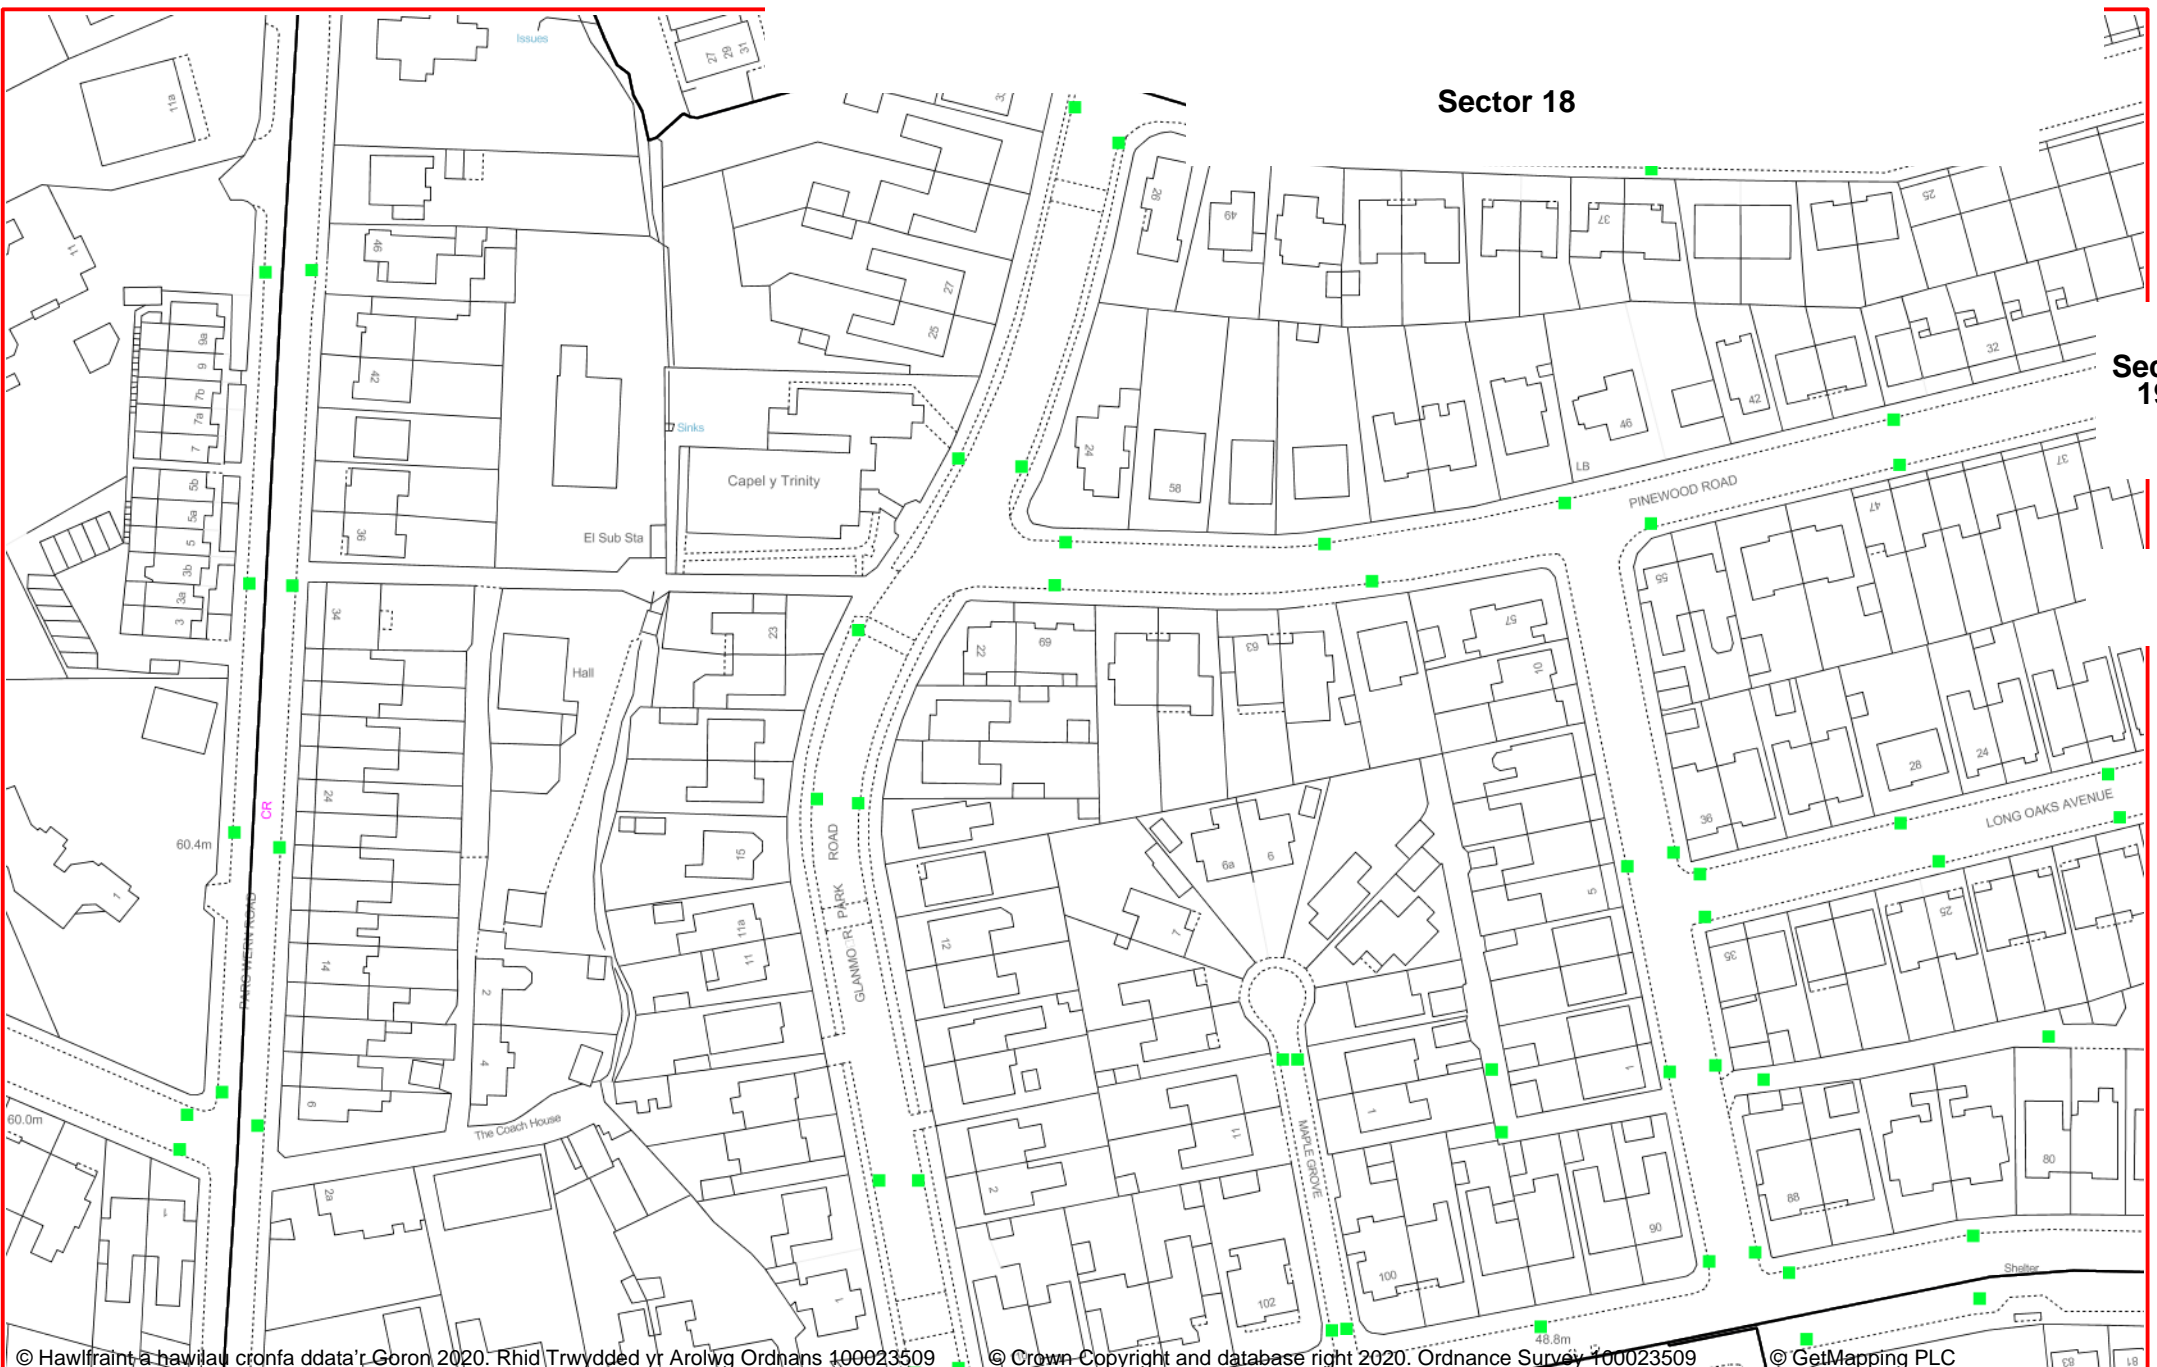

Sector 18

Sector 19

© Hawfrain a hawliau cronfa ddata'r Goron 2020. Rhid Trwydded yr Arolwg Ordnans 100023509

© Crown Copyright and database right 2020. Ordnance Survey 100023509

© GetMapping PLC

Cyngor **Abertawe**
Swansea Council

This plan is for illustrative purposes only and should not be used as a legal document.

Sector24

Parc Wern Road, Glanmor Park Road, Hazel Road, Pinewood Road, Long Oaks Avenue, Llythrid Avenue Maple Crescent, Sketty Road

Scale: 1:1250

Date: 30/12/2020

Created by: Cllr.Peter.May