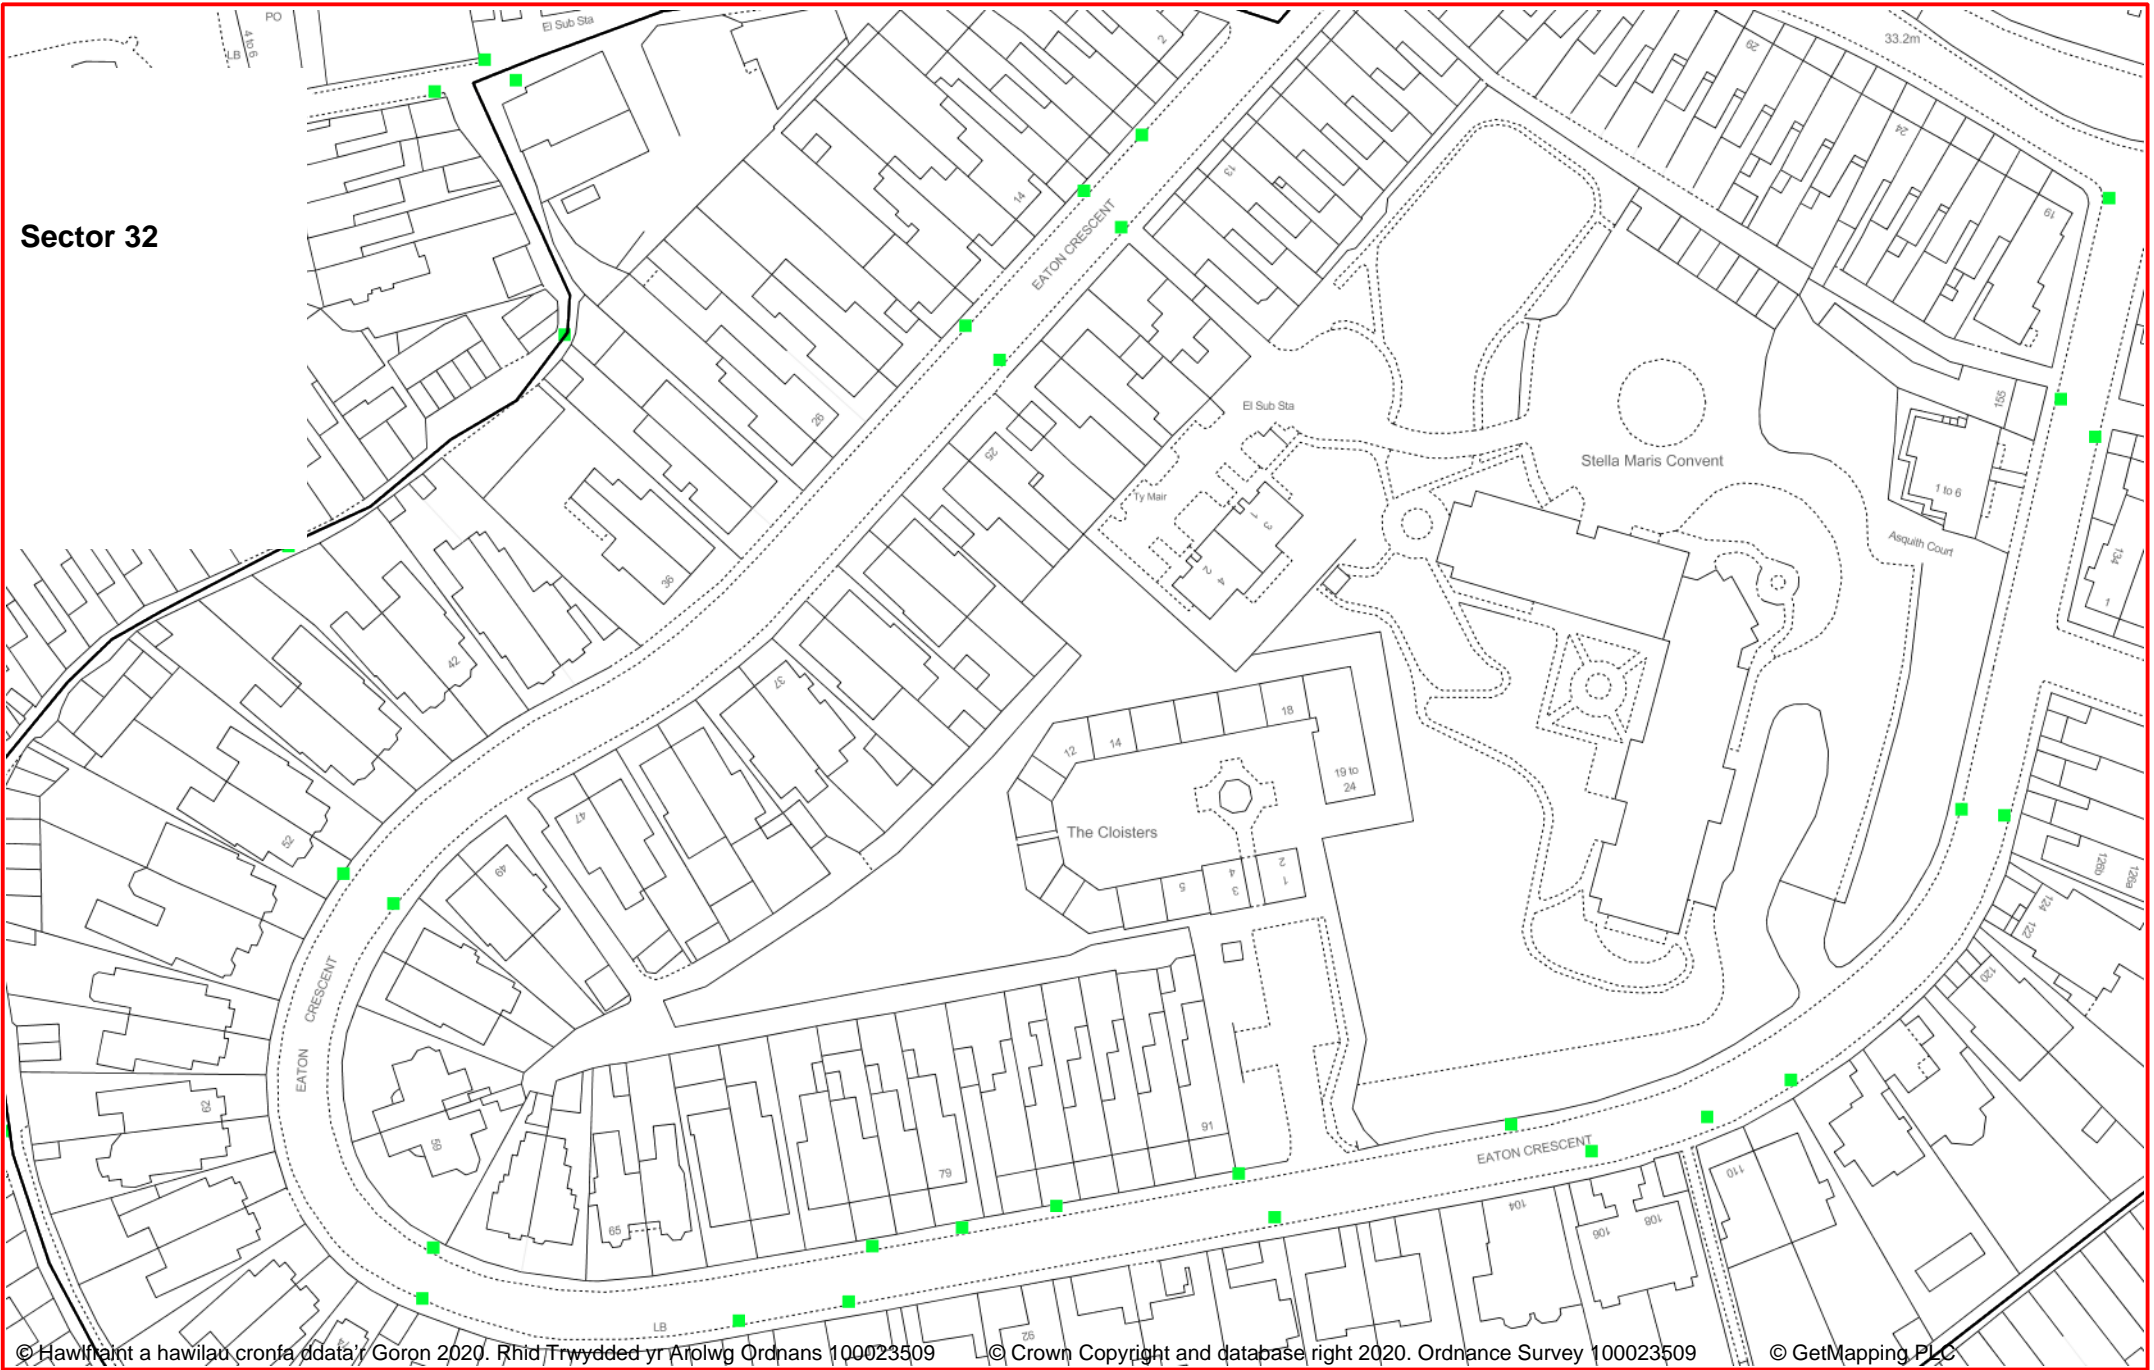

Sector 32

© Hawflant a hawilau cronfa ddata / Goron 2020. Rhid Trwydded yr Arolwg Ordnans 100023509

© Crown Copyright and database right 2020. Ordnance Survey 100023509

© GetMapping PLC

This plan is for illustrative purposes only and should not be used as a legal document. Gwydr Crescent, Eaton Crescent

Sector33

Scale: 1:1250  
Date: 30/12/2020  
Created by: Cllr.Peter.May